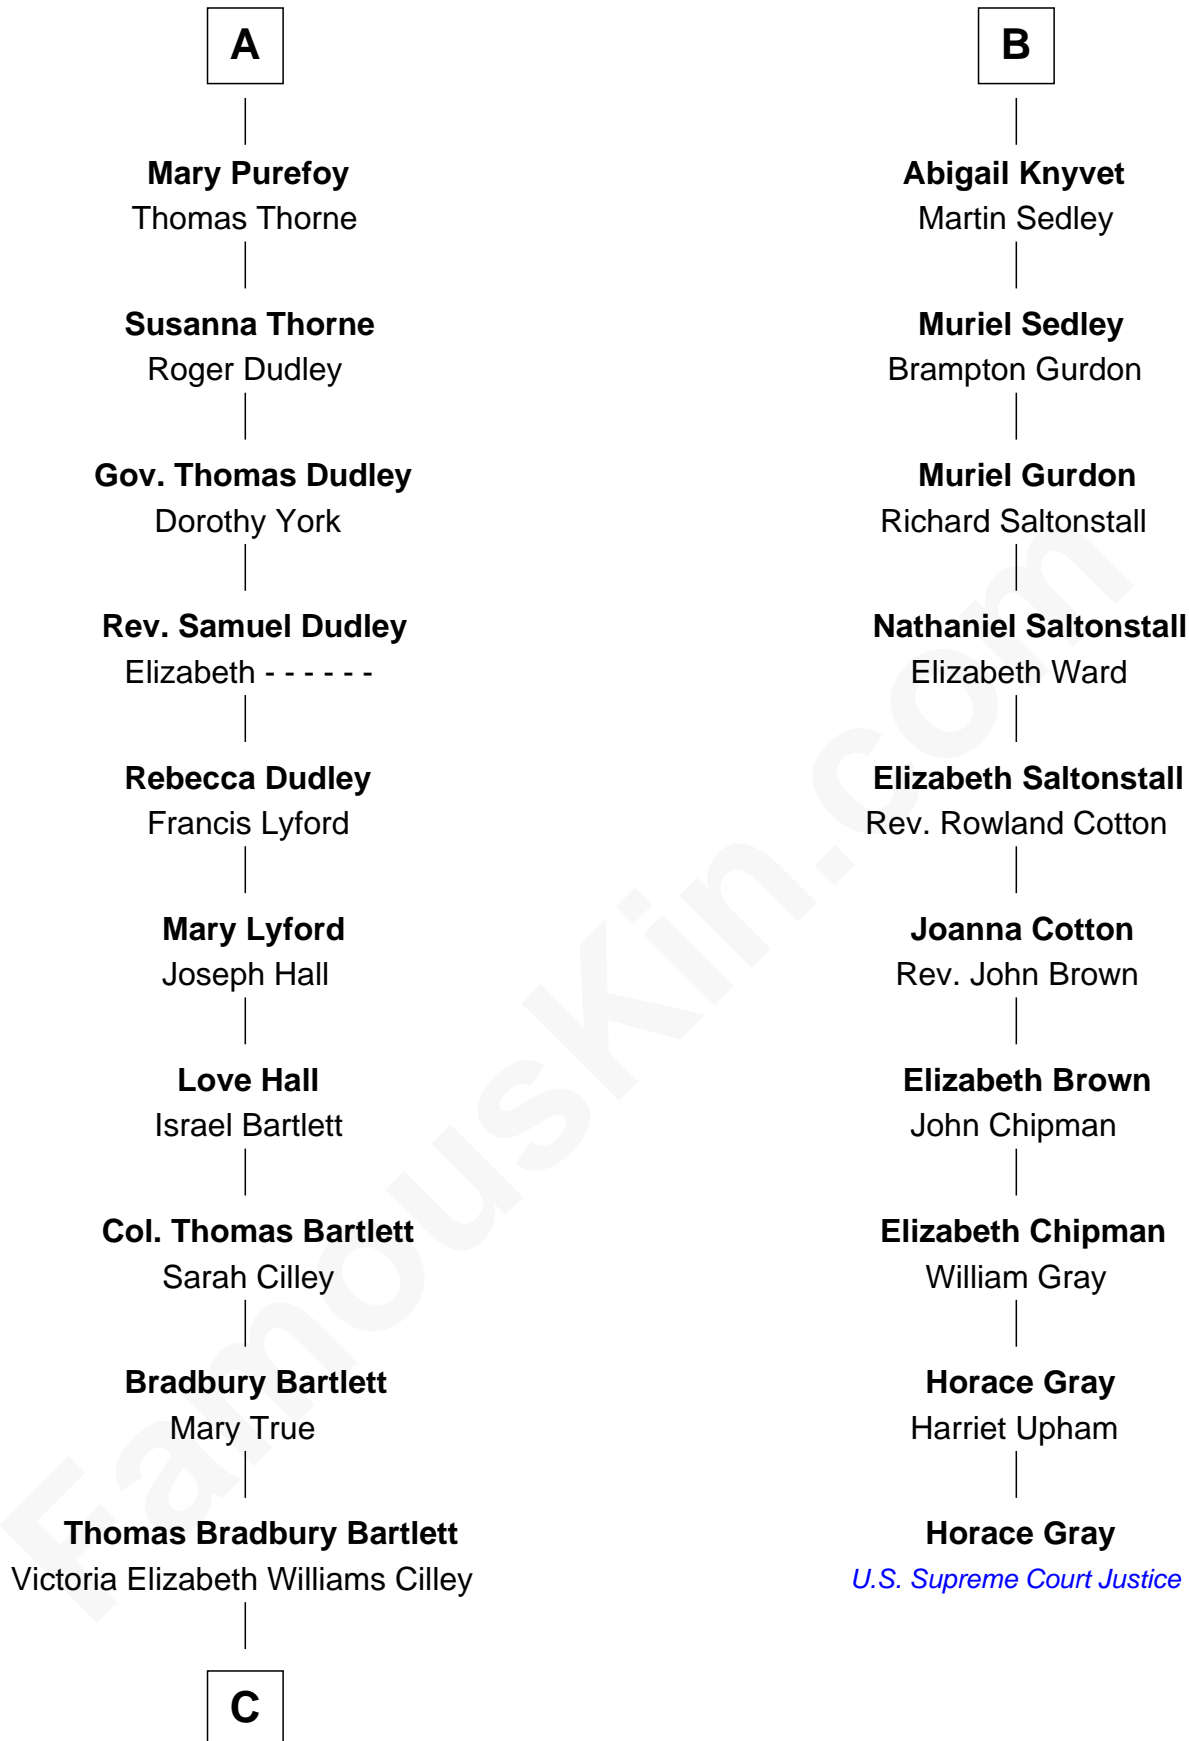

# FamousKin.com Relationship Chart of

**Alan Shepard**

*Mercury and Apollo Astronaut*

16th cousin 3 times removed of

**Horace Gray**

*U.S. Supreme Court Justice*

**Sir John Howard**

Alice de Bois

**Joan Howard**  
Sir Peter de Brewes

**Beatrice Brewes**  
Sir Hugh Shirley

**Sir Ralph Shirley**  
Joan Basset

**Beatrice Shirley**  
John Brome

**Isabel Brome**  
John Denton

**Alice Denton**  
Nicholas Purefoy

**Edward Purefoy**  
Anne Fettiplace

**A**

**Sir Robert Howard**  
Margaret de Scales

**Sir John Howard**  
Alice Tendring

**Sir Robert Howard**  
Margaret Mowbray

**Sir John Howard**  
Margaret Chedworth

**Katherine Howard**  
Sir John Bouchier

**Jane Bouchier**  
Edmund Knyvet

**John Knyvet**  
Agnes Harcourt

**B**

**C**

—  
**Annie Elizabeth Bartlett**  
Frederick Johnson Shepard

—  
**Alan Bartlett Shepard**  
Pauline Renza Emerson

—  
**Alan Shepard**  
*Mercury and Apollo Astronaut*