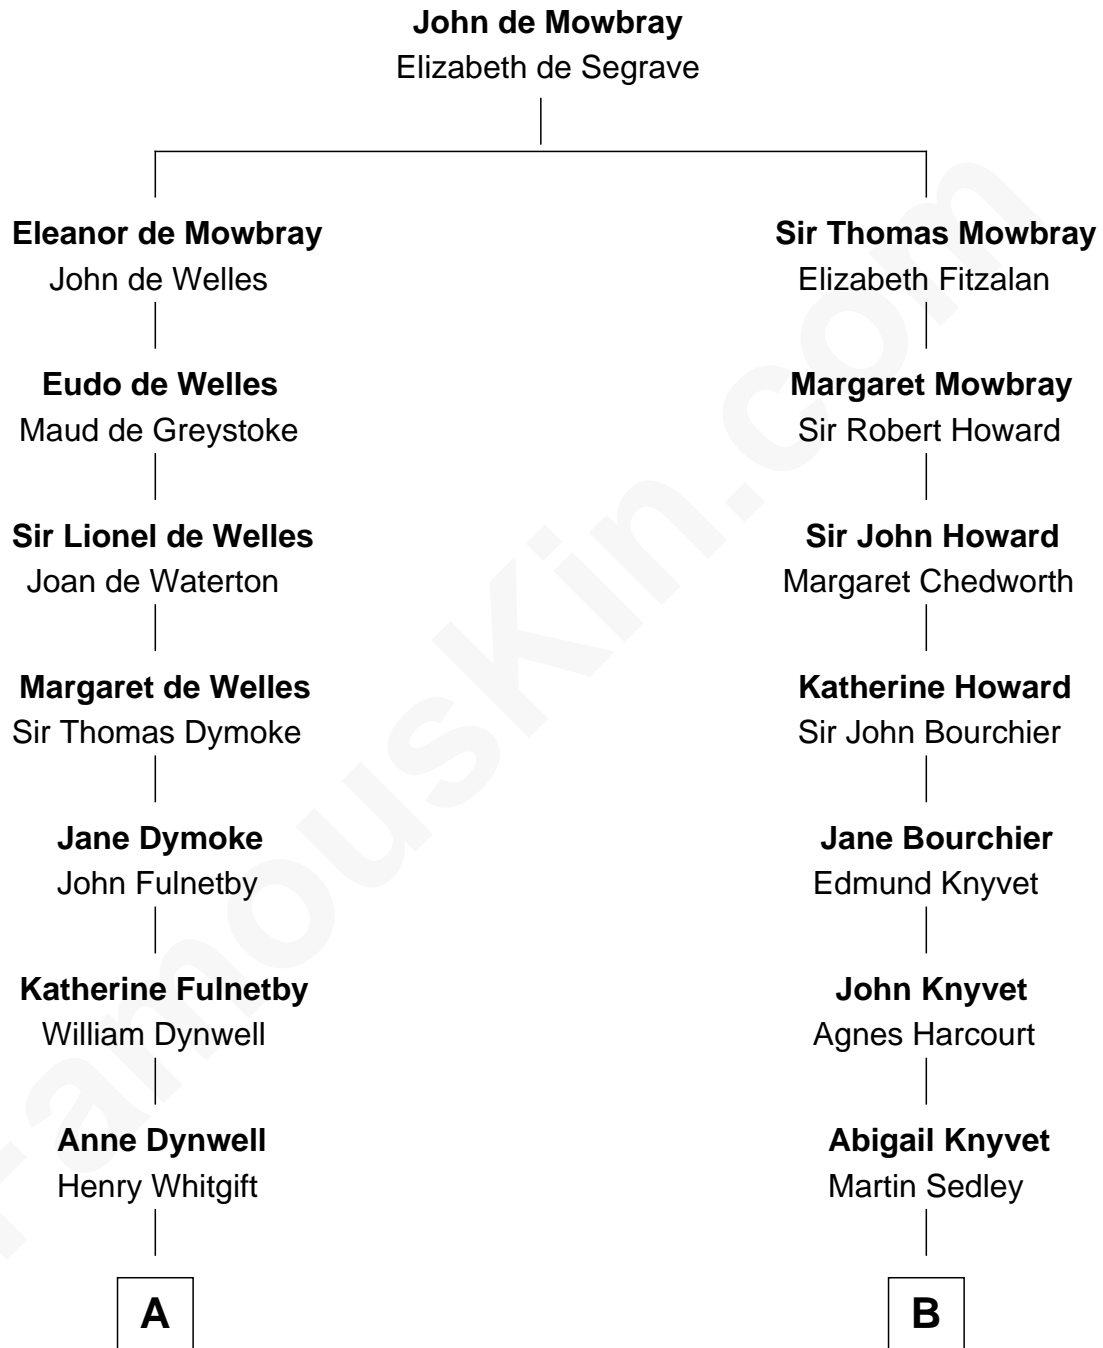

FamousKin.com Relationship Chart of

Alan Shepard

Mercury and Apollo Astronaut

15th cousin 4 times removed of

Horace Gray

U.S. Supreme Court Justice

C

—
Annie Elizabeth Bartlett
Frederick Johnson Shepard

—
Alan Bartlett Shepard
Pauline Renza Emerson

—
Alan Shepard
Mercury and Apollo Astronaut

FamousKin.com