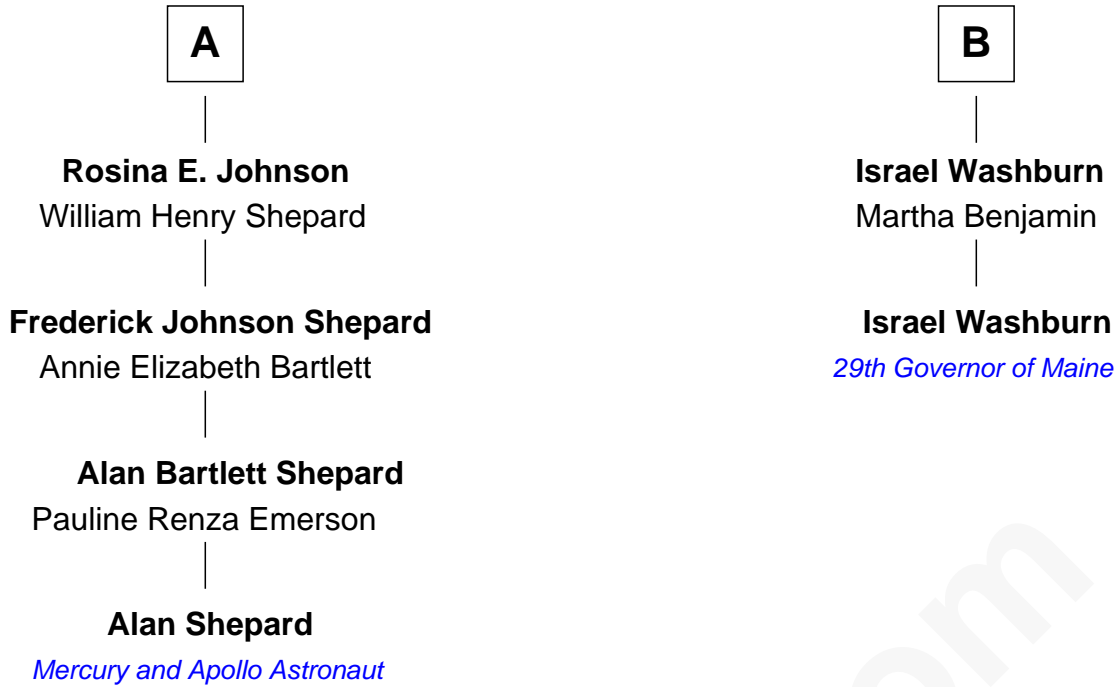

FamousKin.com Relationship Chart of

Alan Shepard

Mercury and Apollo Astronaut

8th cousin 2 times removed of

Israel Washburn

29th Governor of Maine

Jacques Mahieu

Jeanne - - - - -

Marie Mahieu

Jean de Lannoy

Philip Delano

Hester Dewsbury

Jonathan Delano

Mercy Warren

Jonathan Delano

Amy Hatch

Francis Cooke

Jane Cooke

Experience Mitchell

Elizabeth Mitchell

John Washburn

Samuel Washburn

Deborah Packard

Israel Washburn

Waitstill Sumner

Israel Washburn

Leah Fobes

Israel Washburn

Abiah King

B

FamousKin.com