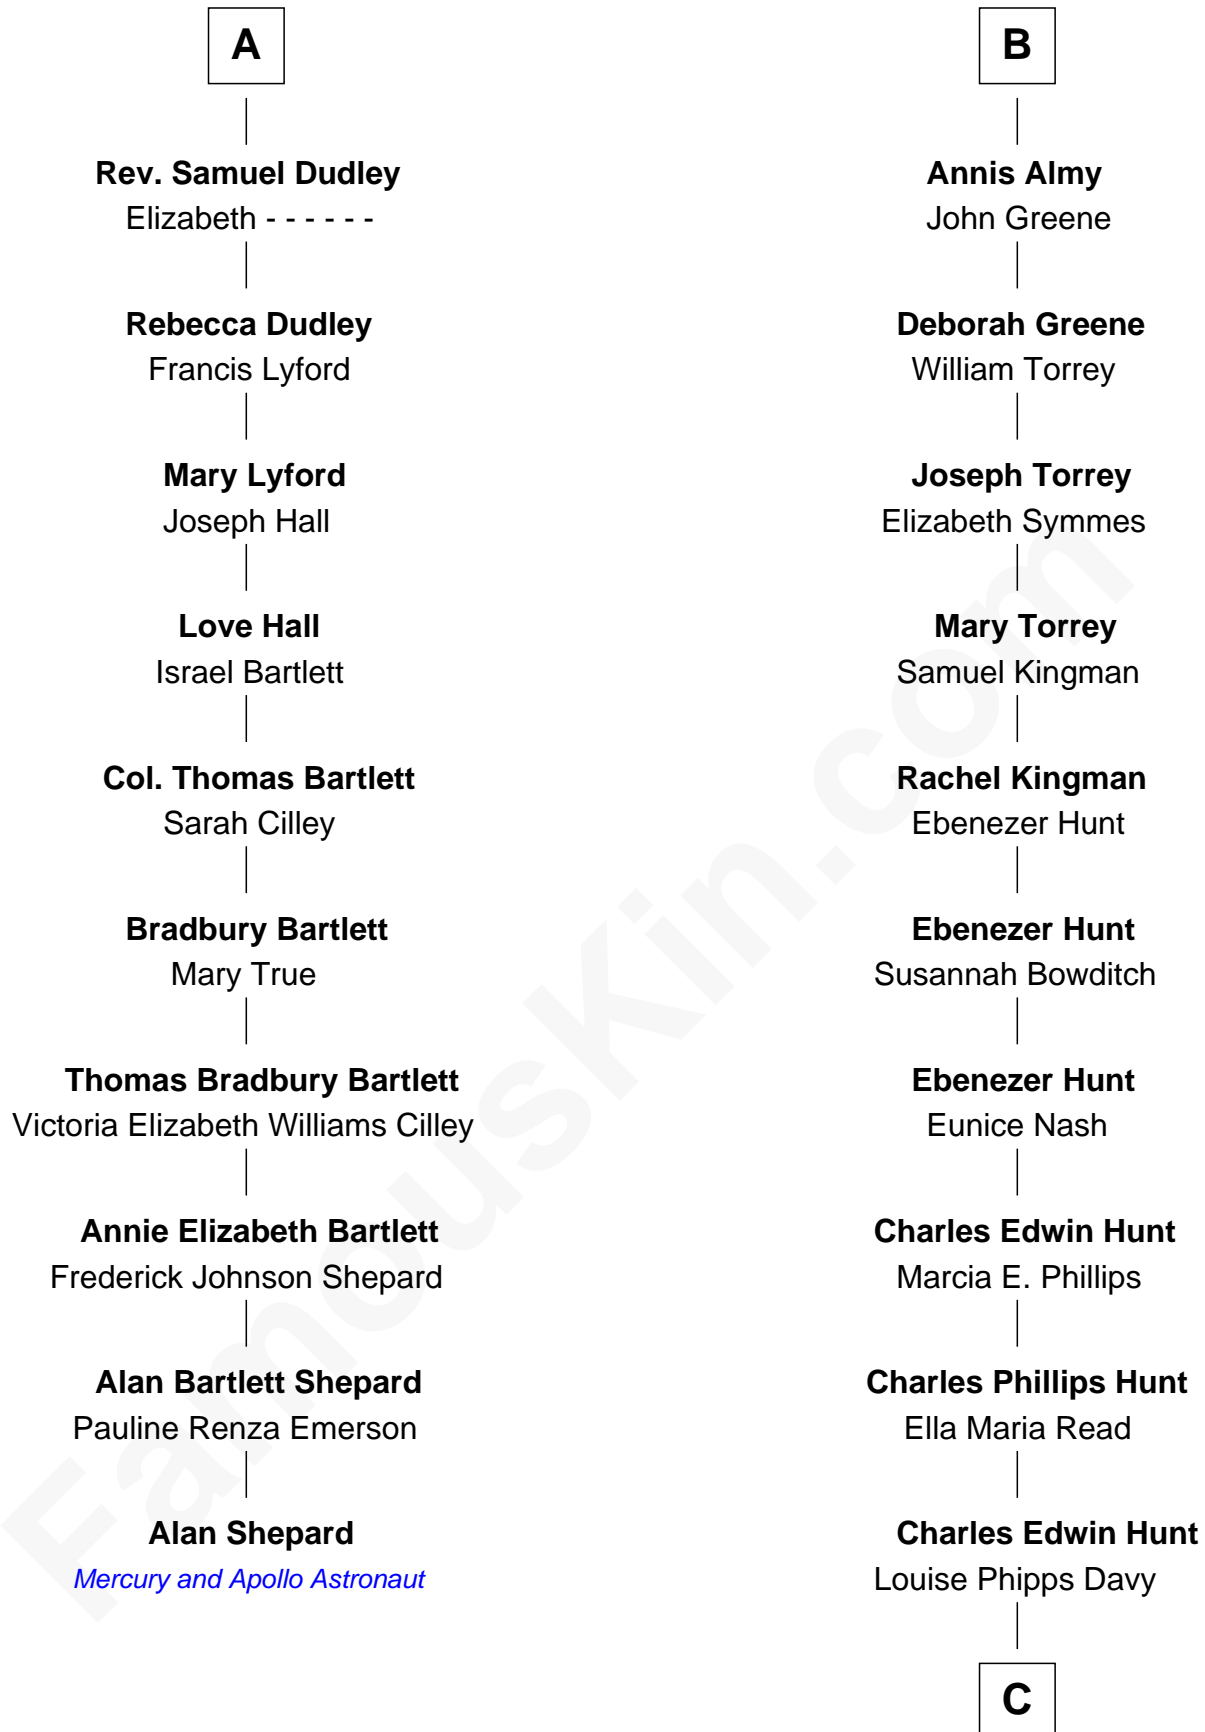

## Relationship Chart of

### Alan Shepard

*Mercury and Apollo Astronaut*

16th cousin 2 times removed of

**Linda Hunt**

*TV and Movie Actress*

C

Raymond Davy Hunt

Elsie R. Doying