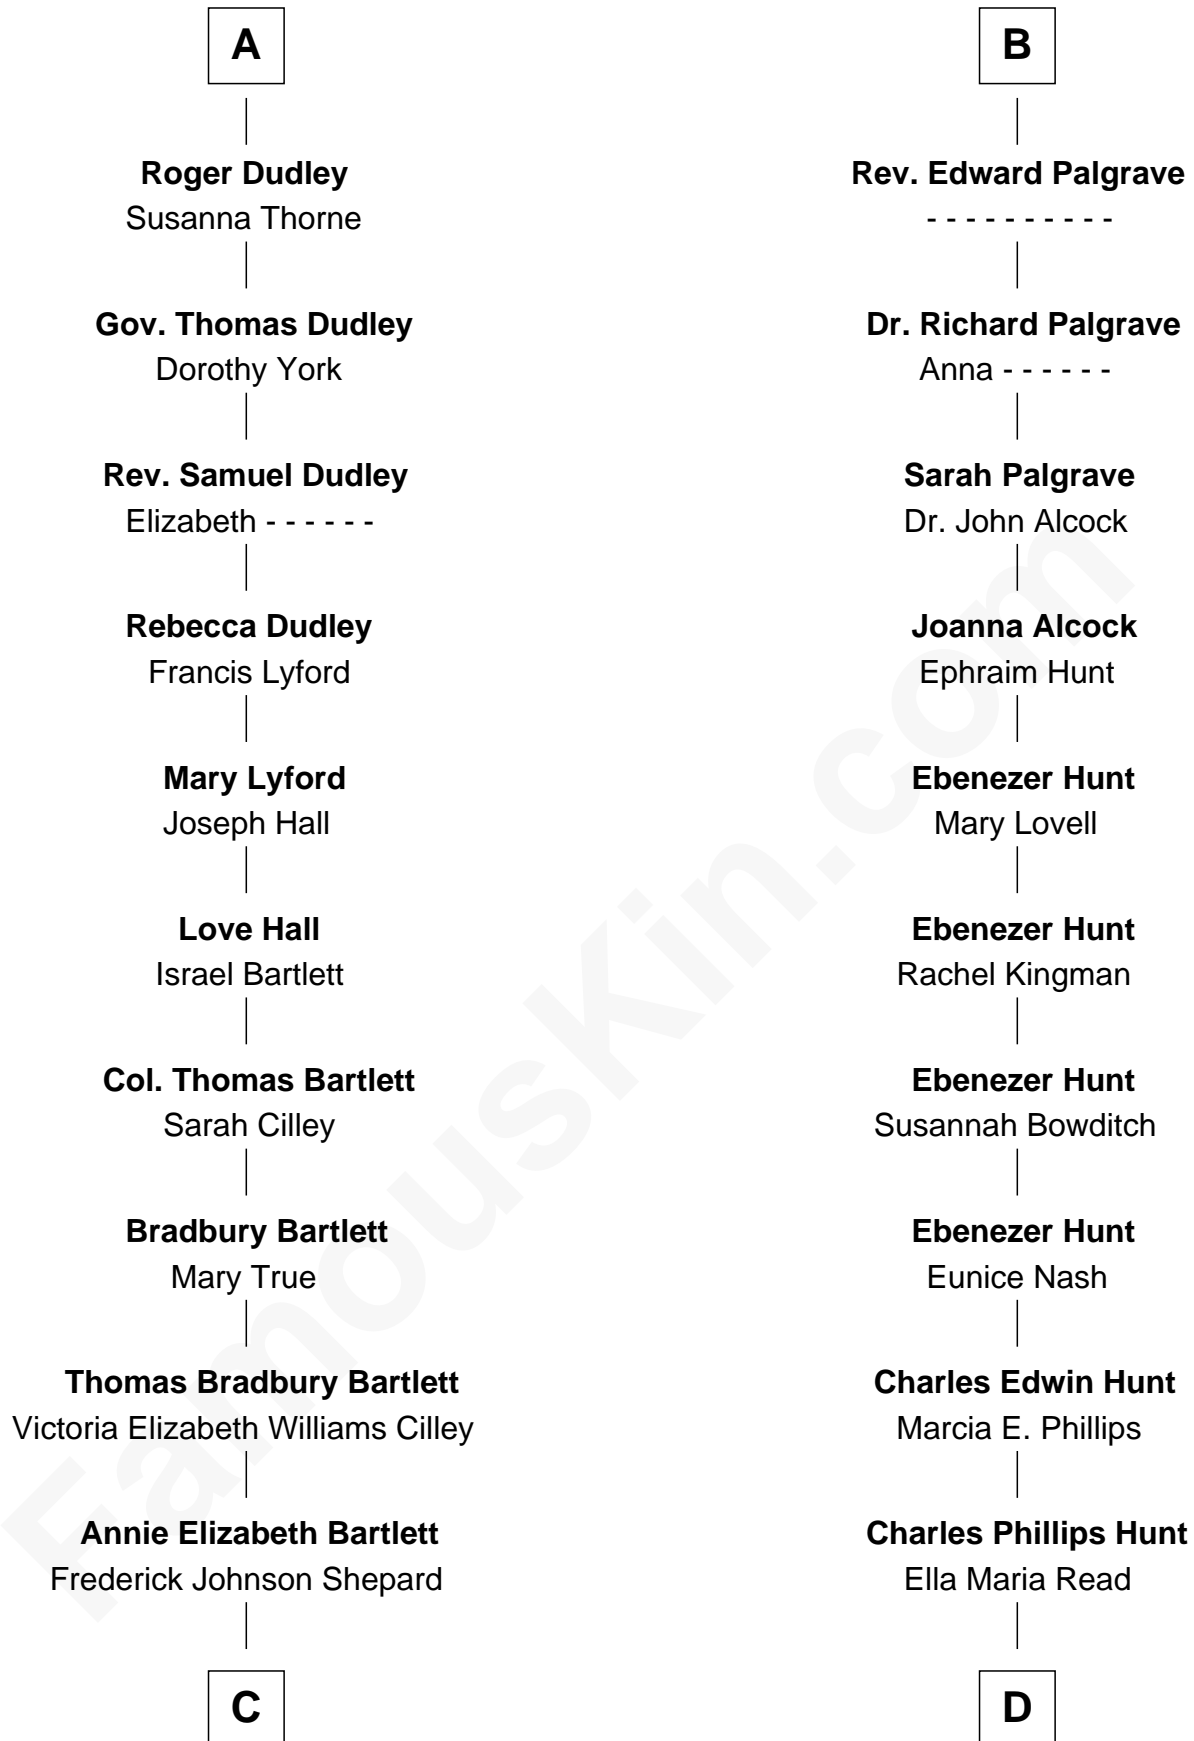

FamousKin.com Relationship Chart of

Alan Shepard

Mercury and Apollo Astronaut

18th cousin 1 time removed of

Linda Hunt

TV and Movie Actress

C

Alan Bartlett Shepard
Pauline Renza Emerson