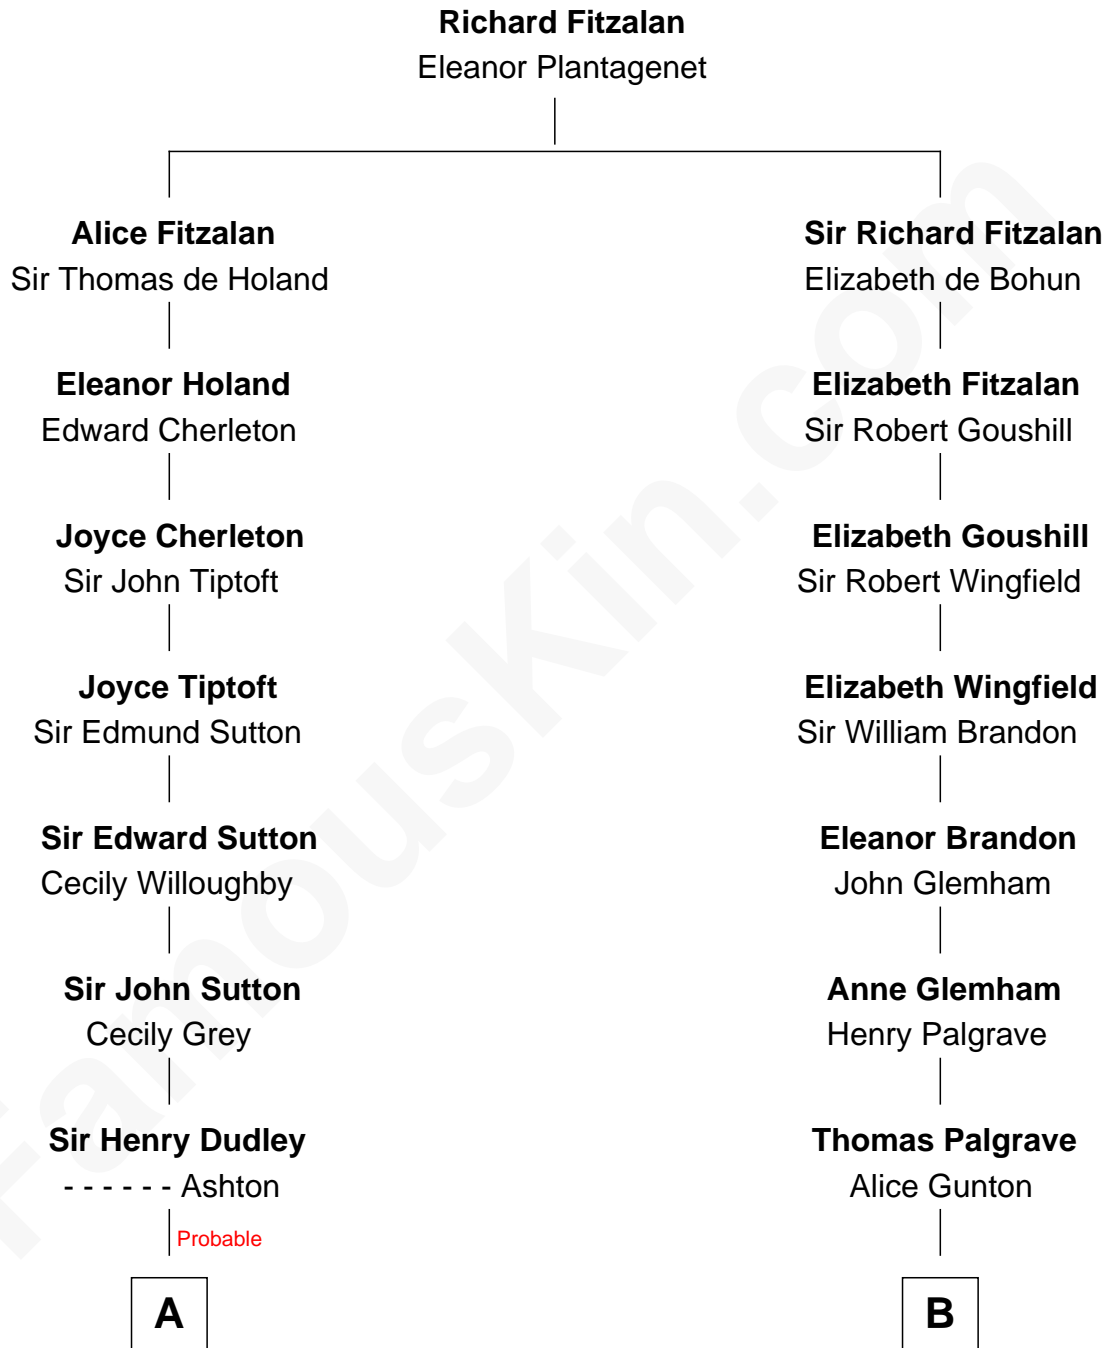

FamousKin.com Relationship Chart of

Alan Shepard

Mercury and Apollo Astronaut

18th cousin 1 time removed of

Linda Hunt

TV and Movie Actress

C

Alan Bartlett Shepard
Pauline Renza Emerson

Alan Shepard
Mercury and Apollo Astronaut

D

Charles Edwin Hunt
Louise Phipps Davy

Raymond Davy Hunt
Elsie R. Doying

Linda Hunt
TV and Movie Actress

FamousKin.com