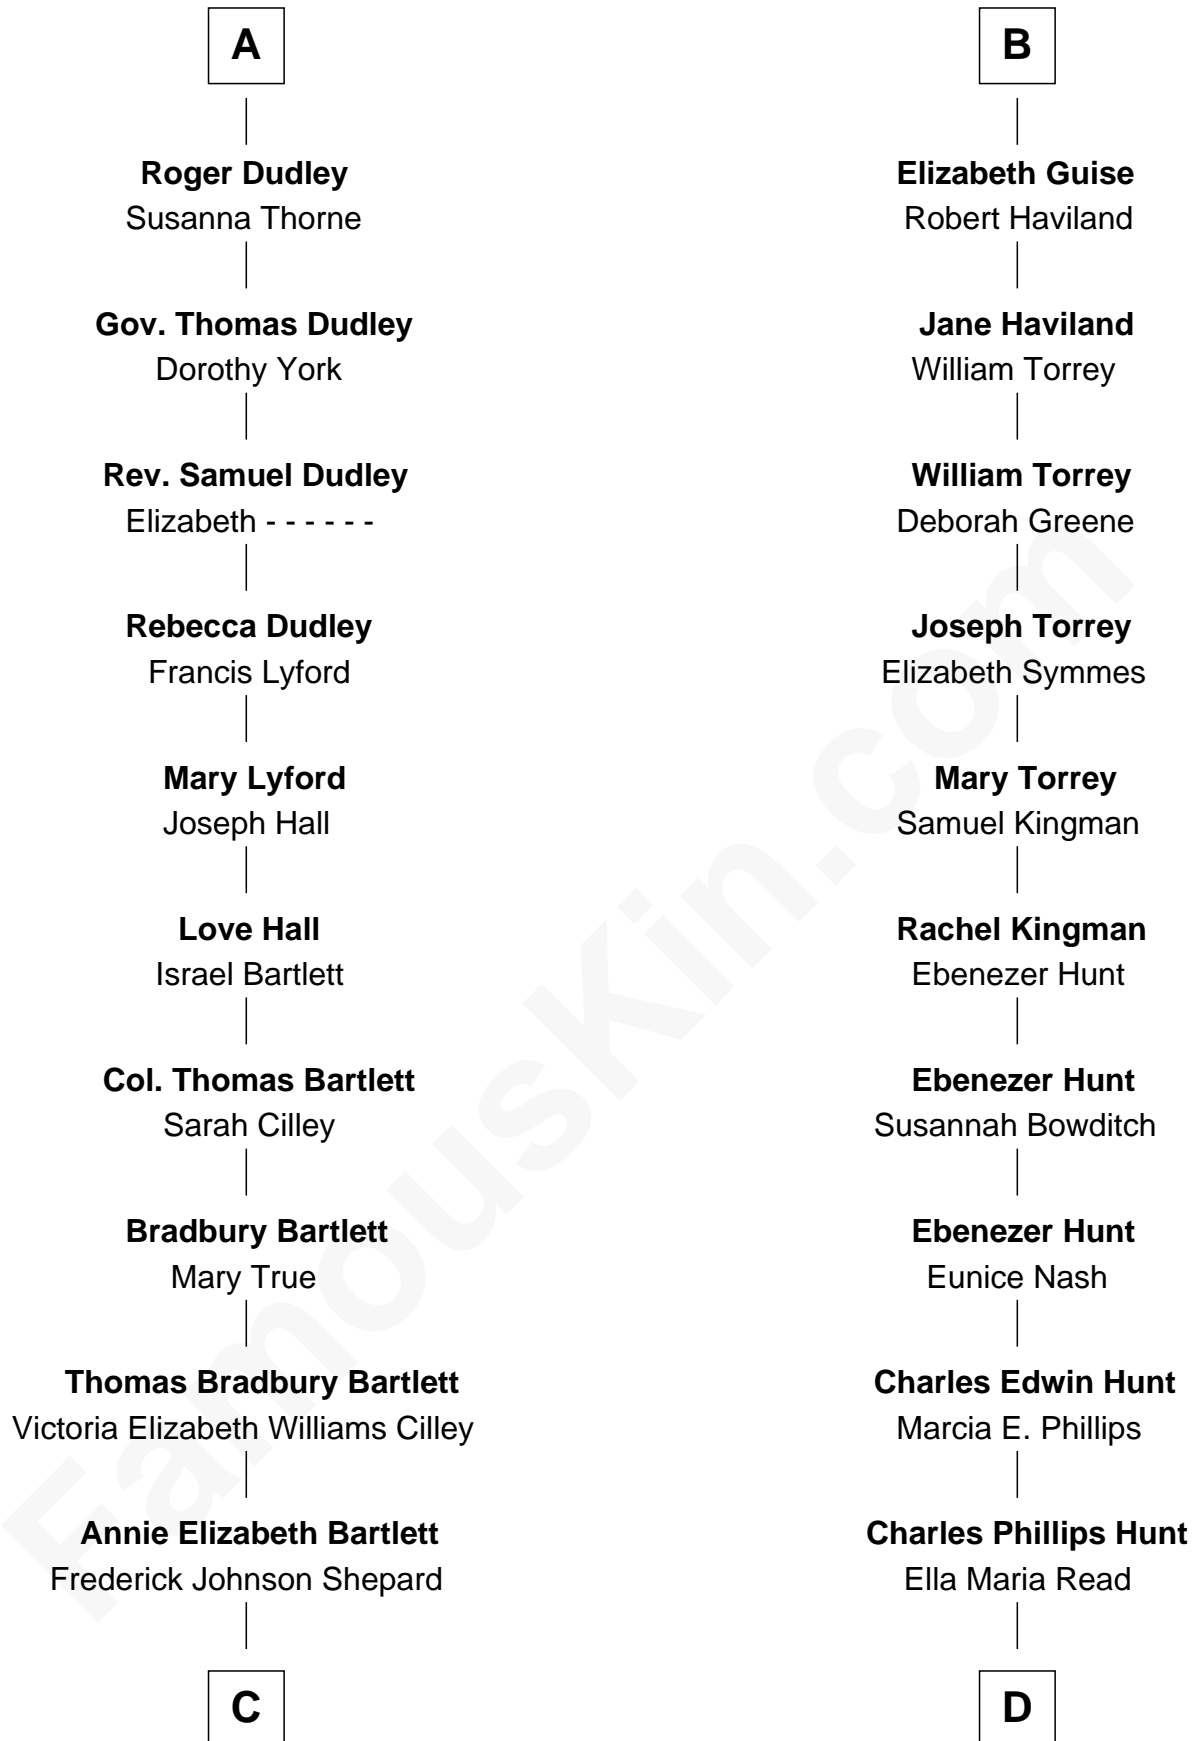

FamousKin.com Relationship Chart of

Alan Shepard

Mercury and Apollo Astronaut

18th cousin 1 time removed of

Linda Hunt

TV and Movie Actress

C

Alan Bartlett Shepard
Pauline Renza Emerson