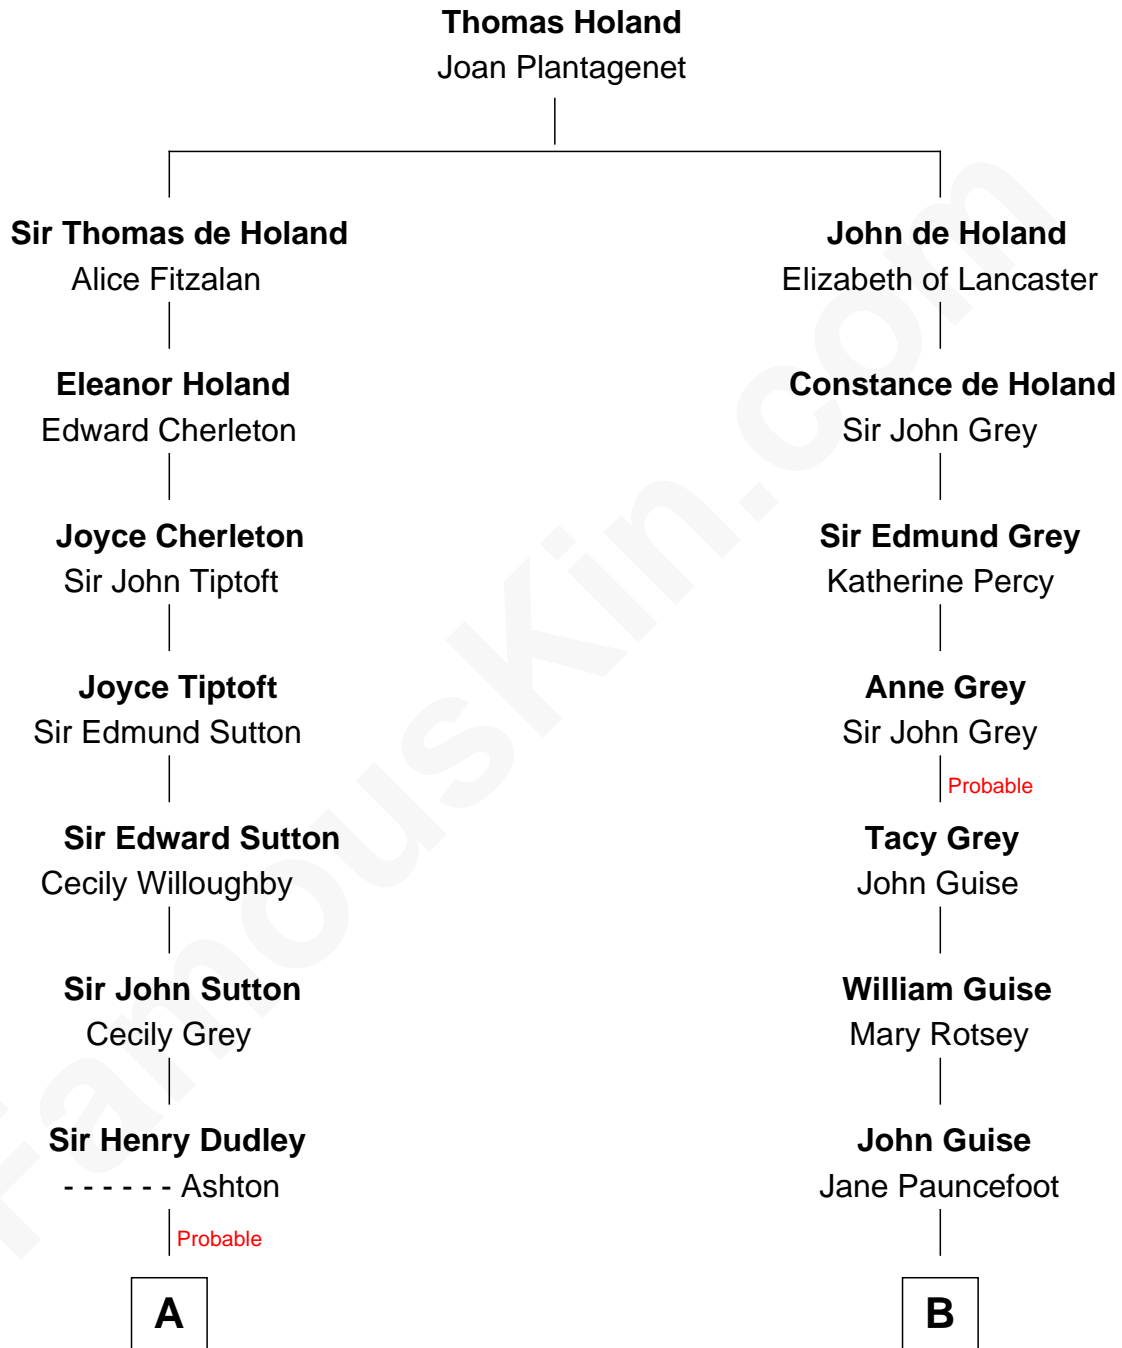

FamousKin.com Relationship Chart of

Alan Shepard

Mercury and Apollo Astronaut

18th cousin 1 time removed of

Linda Hunt

TV and Movie Actress

C

Alan Bartlett Shepard
Pauline Renza Emerson

Alan Shepard
Mercury and Apollo Astronaut

D

Charles Edwin Hunt
Louise Phipps Davy

Raymond Davy Hunt
Elsie R. Doying

Linda Hunt
TV and Movie Actress

FamousKin.com