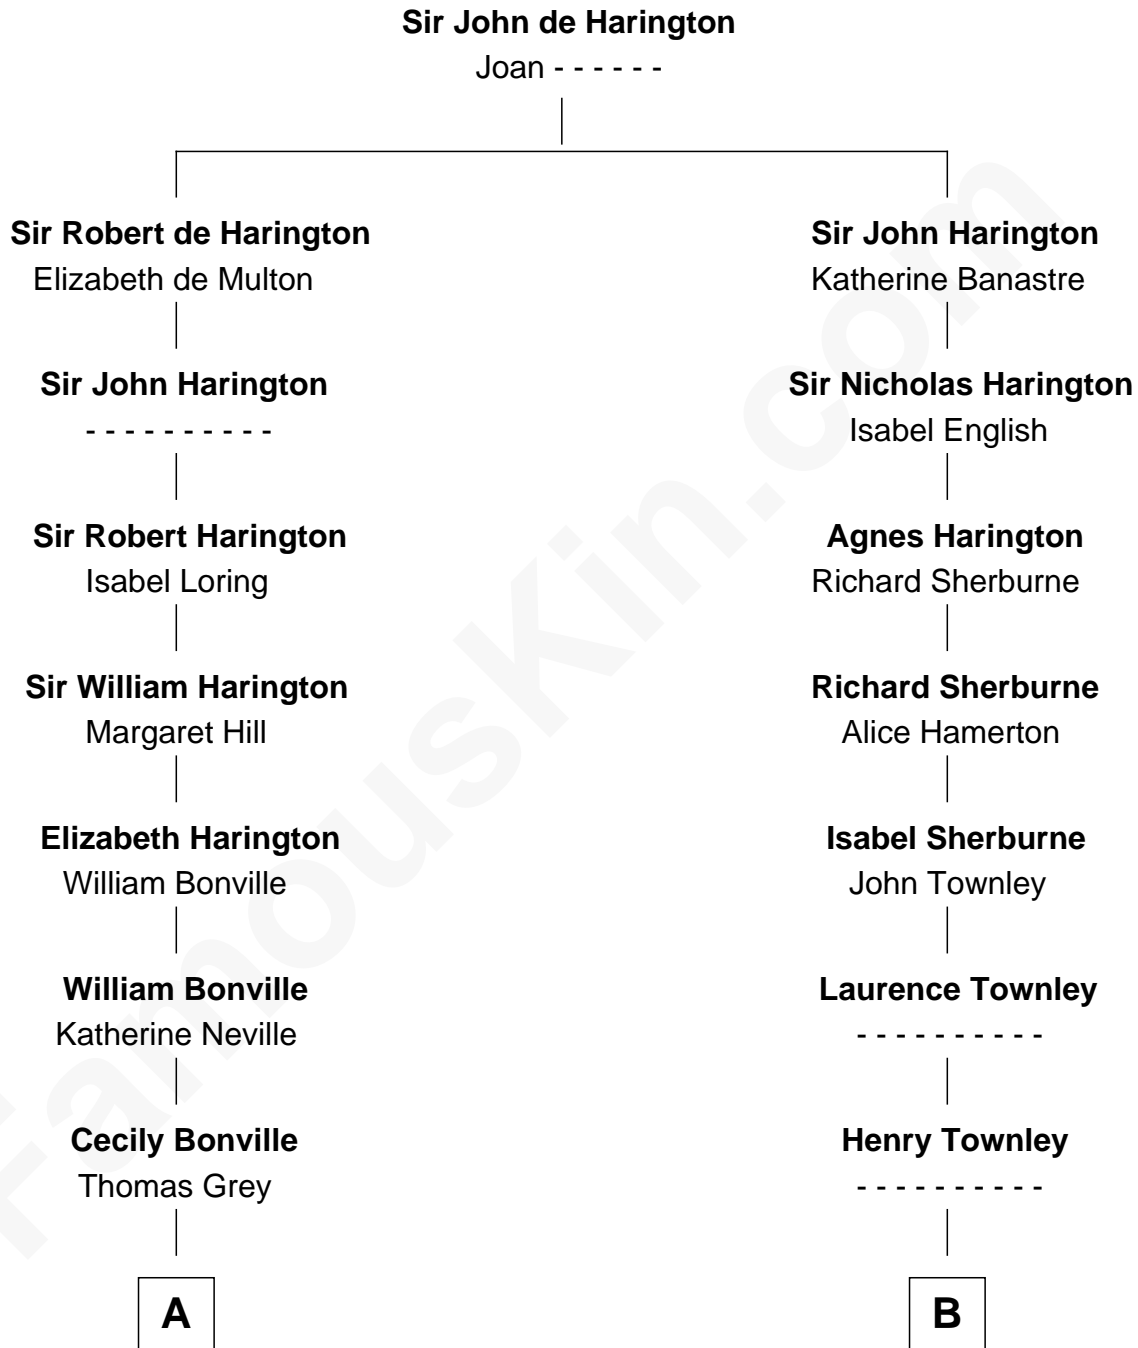

# FamousKin.com Relationship Chart of

**Alan Shepard**

*Mercury and Apollo Astronaut*

20th cousin of

**General George S. Patton**

*U.S. Army - World War II*

**C**

**Thomas Bradbury Bartlett**  
Victoria Elizabeth Williams Cilley

**Annie Elizabeth Bartlett**  
Frederick Johnson Shepard

**Alan Bartlett Shepard**  
Pauline Renza Emerson

**Alan Shepard**  
*Mercury and Apollo Astronaut*

**D**

**Margaret French Williams**  
John Mercer Patton