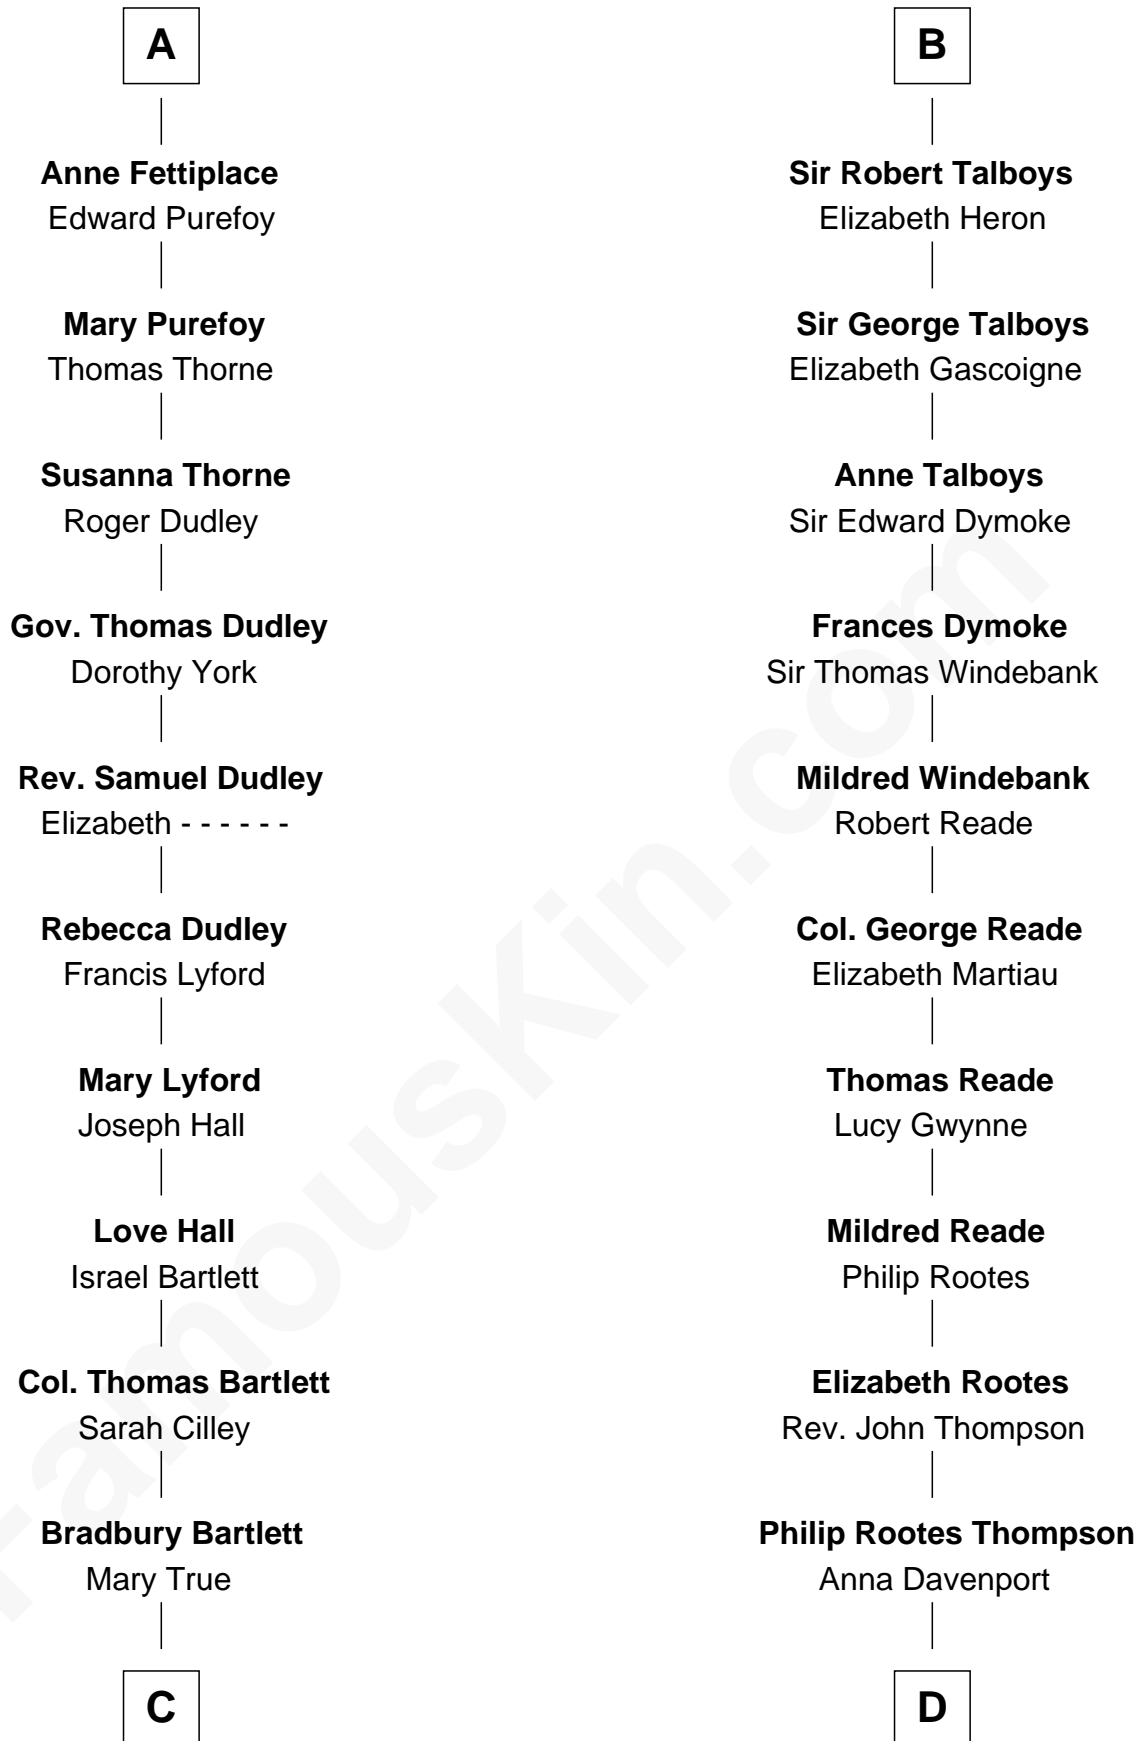

FamousKin.com

Relationship Chart of

Alan Shepard

Mercury and Apollo Astronaut

20th cousin 1 time removed of

General George S. Patton

U.S. Army - World War II

C

Thomas Bradbury Bartlett
Victoria Elizabeth Williams Cilley

Annie Elizabeth Bartlett
Frederick Johnson Shepard

Alan Bartlett Shepard
Pauline Renza Emerson

Alan Shepard
Mercury and Apollo Astronaut

D

Eleanor Thompson
William Thorton