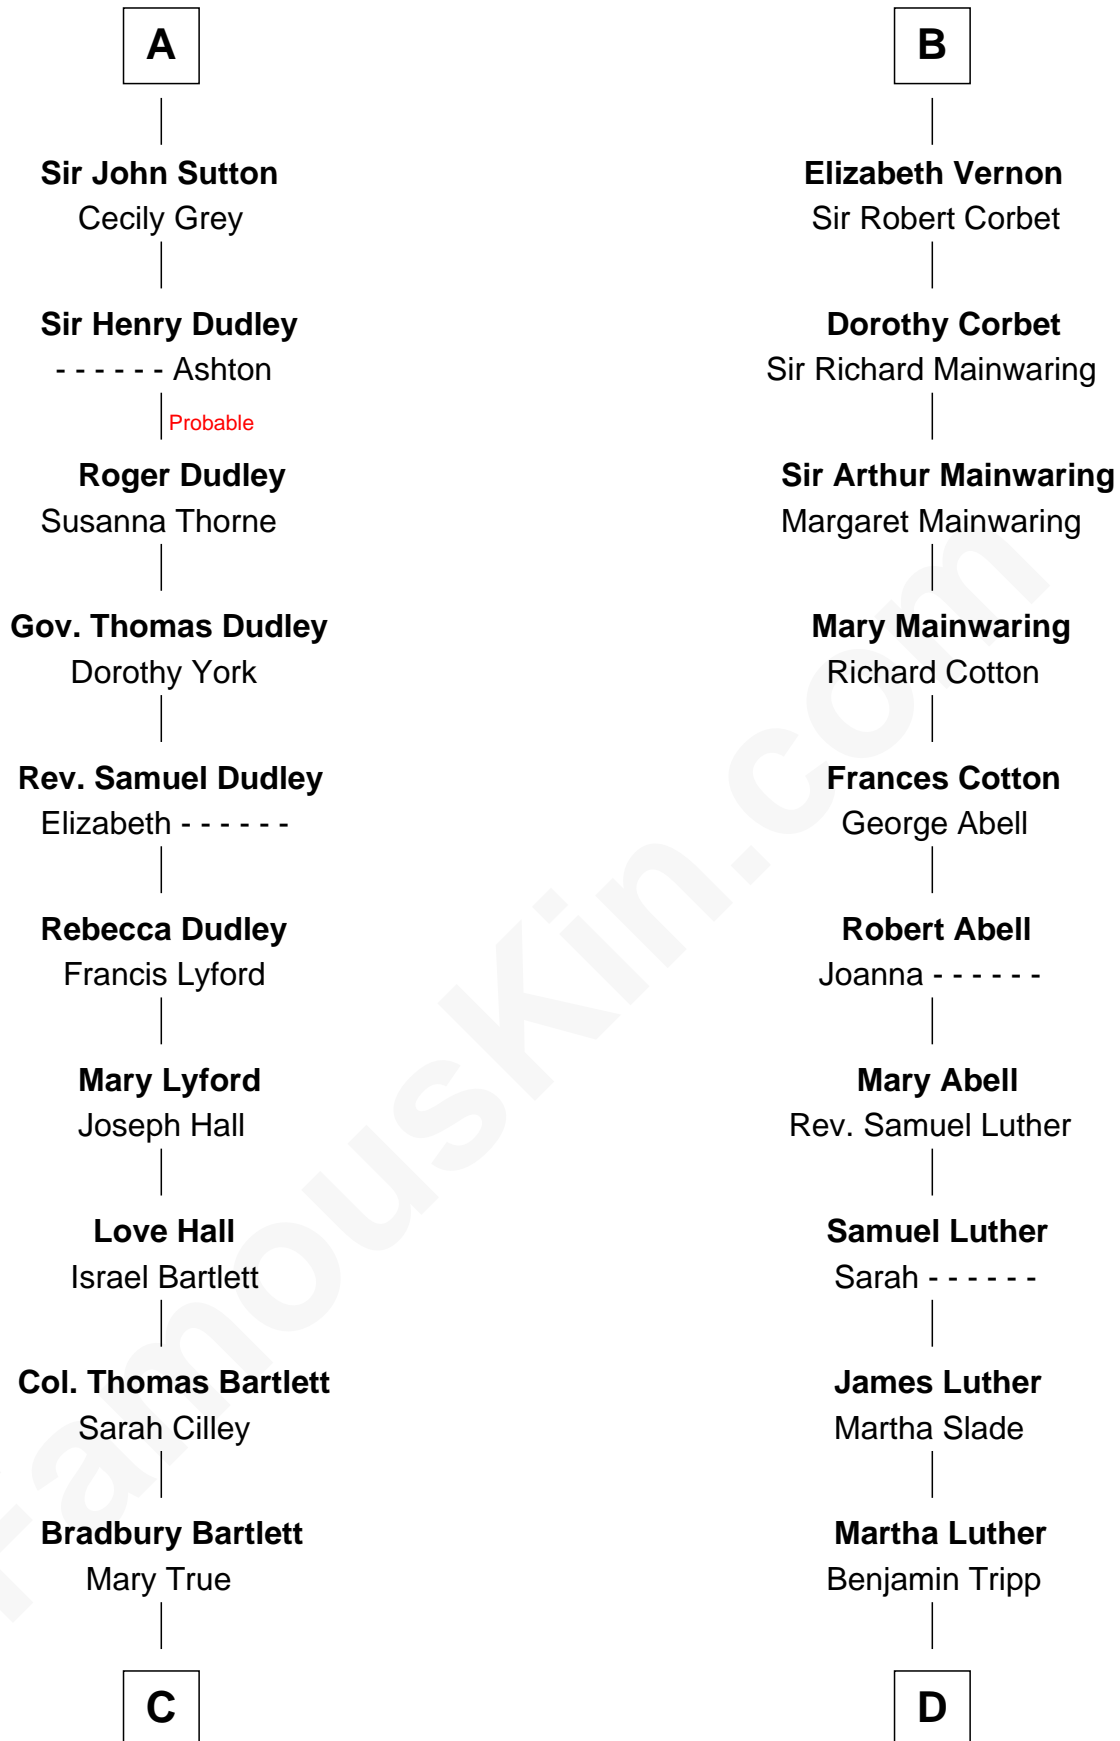

FamousKin.com Relationship Chart of

Alan Shepard

Mercury and Apollo Astronaut

20th cousin 1 time removed of

Lizzie Borden

Accused Murderess

C

Thomas Bradbury Bartlett
Victoria Elizabeth Williams Cilley

Annie Elizabeth Bartlett
Frederick Johnson Shepard

Alan Bartlett Shepard
Pauline Renza Emerson

Alan Shepard
Mercury and Apollo Astronaut

D

Susanna Tripp
John Vinnicum

Sarah L. Vinnicum
Joseph Morse

Anthony Morse
Rhoda Morrison

Sarah Anthony Morse
Andrew Jackson Borden

Lizzie Borden
Accused Murderess

FamousKin.com