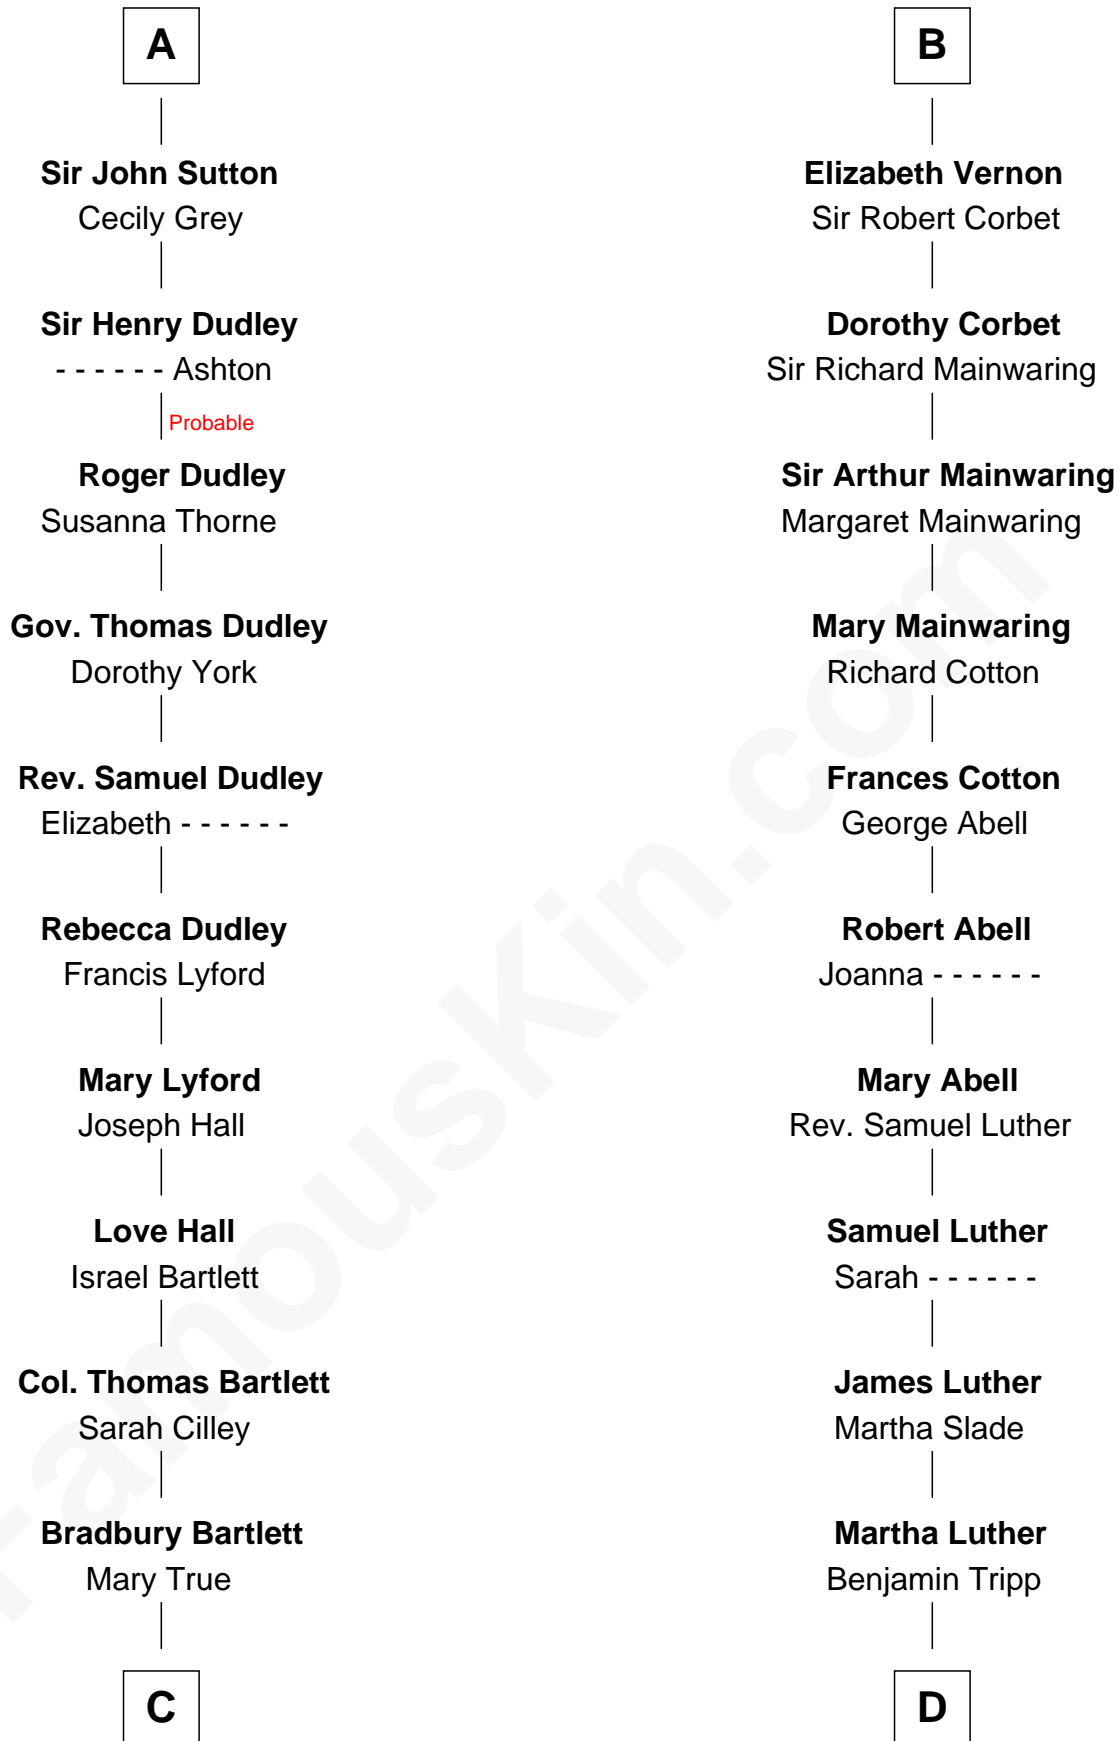

FamousKin.com Relationship Chart of

Alan Shepard

Mercury and Apollo Astronaut

20th cousin 1 time removed of

Lizzie Borden

Accused Murderess

C

Thomas Bradbury Bartlett
Victoria Elizabeth Williams Cilley

Annie Elizabeth Bartlett
Frederick Johnson Shepard

Alan Bartlett Shepard
Pauline Renza Emerson

Alan Shepard
Mercury and Apollo Astronaut

D

Susanna Tripp
John Vinnicum

Sarah L. Vinnicum
Joseph Morse

Anthony Morse
Rhoda Morrison

Sarah Anthony Morse
Andrew Jackson Borden

Lizzie Borden
Accused Murderess