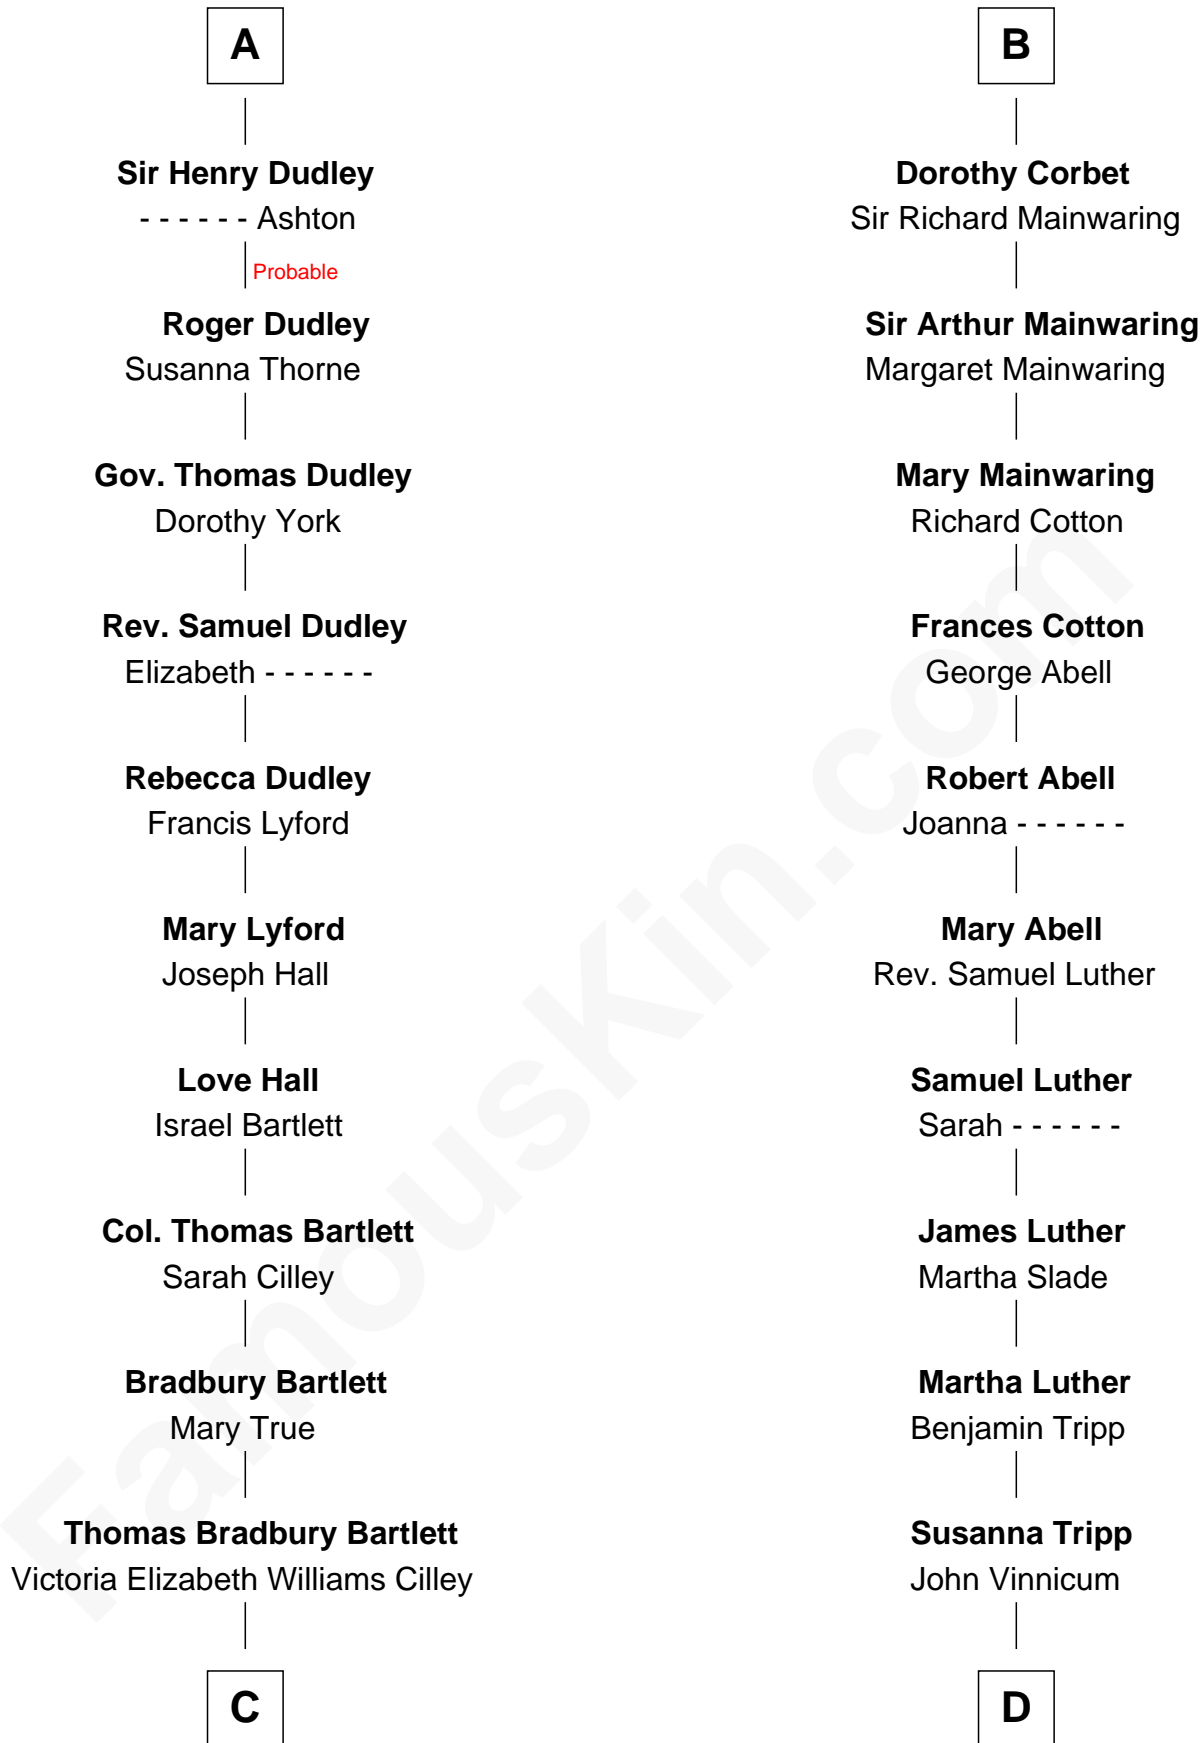

# FamousKin.com Relationship Chart of

**Alan Shepard**

*Mercury and Apollo Astronaut*

19th cousin 1 time removed of

**Lizzie Borden**

*Accused Murderess*

**Ralph de Stafford**

Margaret de Audley

Sir Walter Devereux

**Elizabeth Devereux**

Sir Richard Corbet

**Sir Robert Corbet**

Elizabeth Vernon

**B**

**C**

**Annie Elizabeth Bartlett**  
Frederick Johnson Shepard

**Alan Bartlett Shepard**  
Pauline Renza Emerson

**Alan Shepard**  
*Mercury and Apollo Astronaut*

**D**

**Sarah L. Vinnicum**  
Joseph Morse

**Anthony Morse**  
Rhoda Morrison

**Sarah Anthony Morse**  
Andrew Jackson Borden