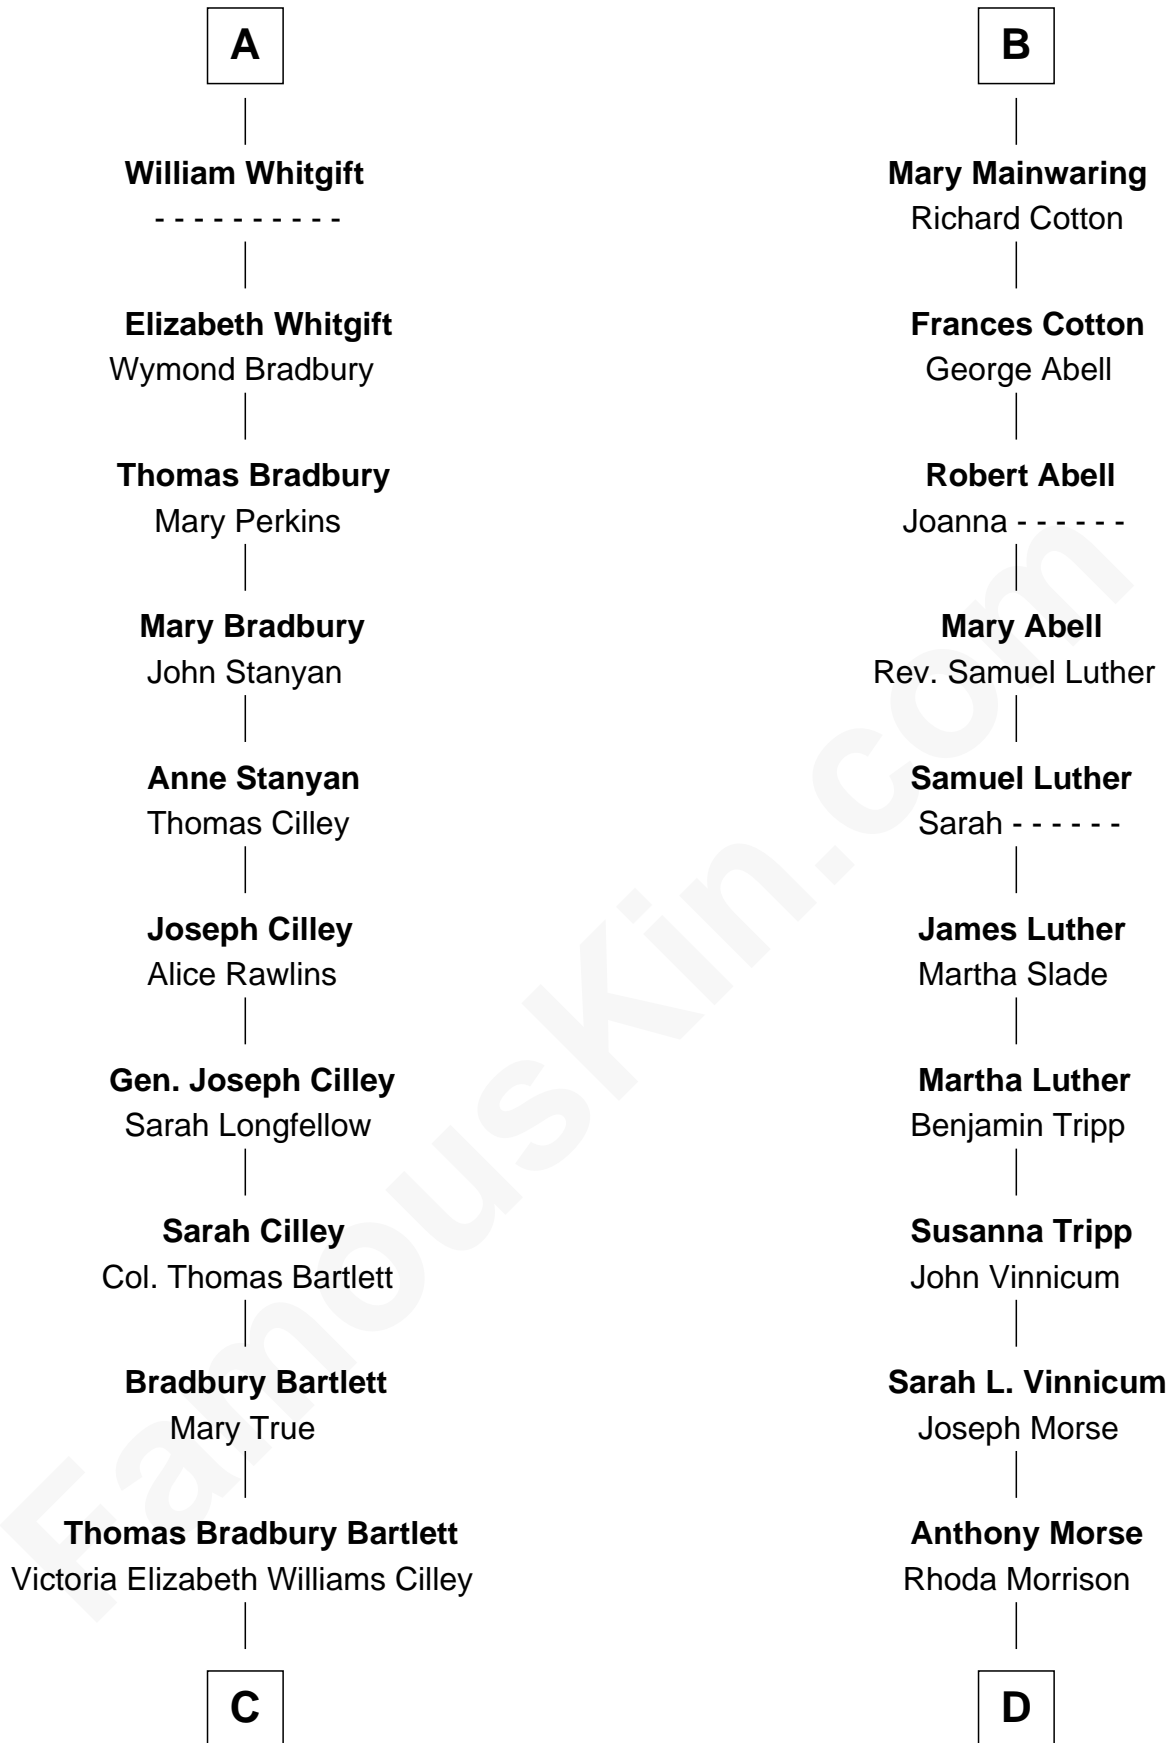

FamousKin.com Relationship Chart of

Alan Shepard

Mercury and Apollo Astronaut

18th cousin 1 time removed of

Lizzie Borden

Accused Murderess

John de Welles

Maud de Roos

John de Welles
Eleanor de Mowbray

Eudo de Welles
Maud de Greystoke

Sir Lionel de Welles
Joan de Waterton

Margaret de Welles
Sir Thomas Dymoke

Jane Dymoke
John Fulnetby

Katherine Fulnetby
William Dynwell

Anne Dynwell
Henry Whitgift

A

Anne de Welles
James Butler

James Butler
Joan Beauchamp

Elizabeth Butler
John Talbot

Ann Talbot
Sir Henry Vernon

Elizabeth Vernon
Sir Robert Corbet

Dorothy Corbet
Sir Richard Mainwaring

Sir Arthur Mainwaring
Margaret Mainwaring

B

C

Annie Elizabeth Bartlett
Frederick Johnson Shepard

Alan Bartlett Shepard
Pauline Renza Emerson

Alan Shepard
Mercury and Apollo Astronaut

D

Sarah Anthony Morse
Andrew Jackson Borden

Lizzie Borden
Accused Murderess