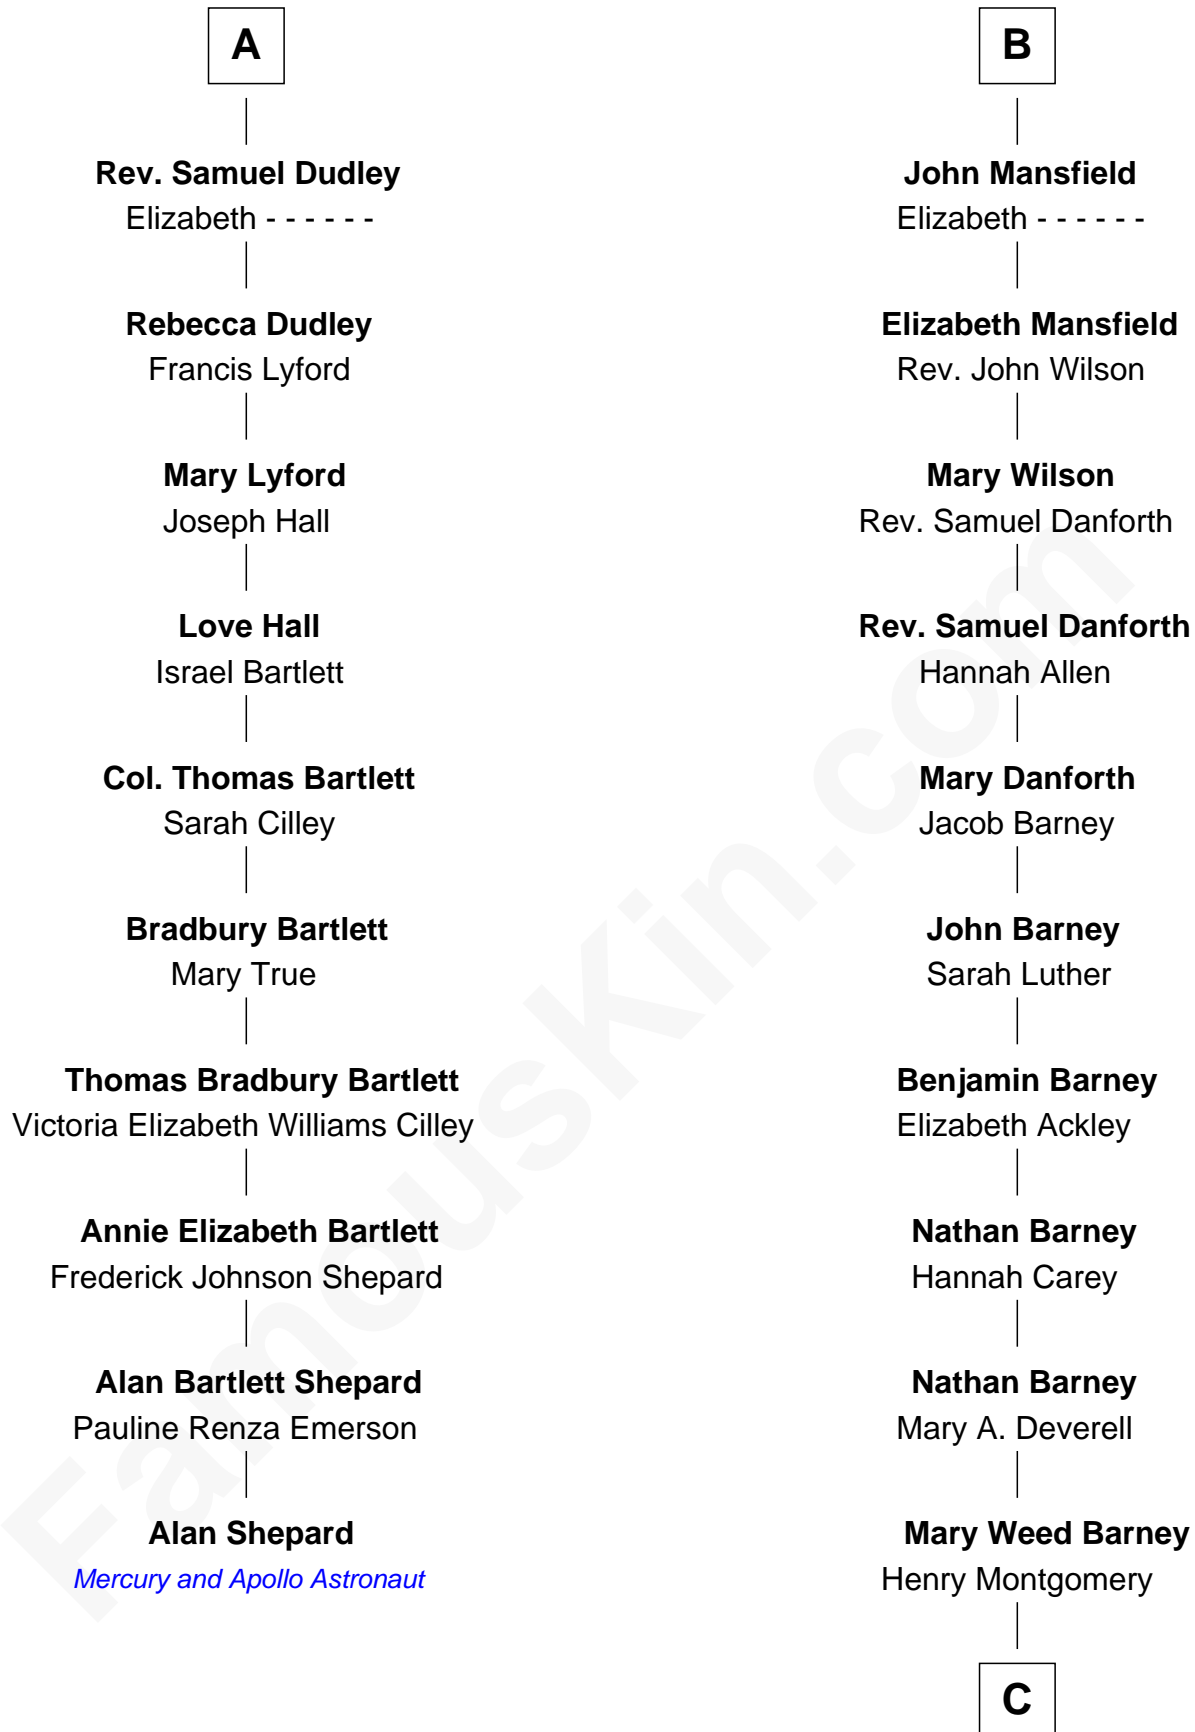

FamousKin.com

Relationship Chart of

Alan Shepard

Mercury and Apollo Astronaut

16th cousin 2 times removed of

Elizabeth Montgomery

TV Actress - "Bewitched"

Sir Ralph Neville

John Clifford
Margaret Bromflete

Sir John Sutton
Cecily Grey

Henry Clifford
Anne St. John

Sir Henry Dudley
----- Ashton

Elizabeth Clifford
Sir Ralph Bowes

Probable

Roger Dudley
Susanna Thorne

Margery Bowes
Sir Ralph Eure

Gov. Thomas Dudley
Dorothy York

Anne Eure
Lancelot Mansfield

A

B

C

Henry Montgomery
Elizabeth Bryan Allen

Elizabeth Montgomery
TV Actress - "Bewitched"

FamousKin.com