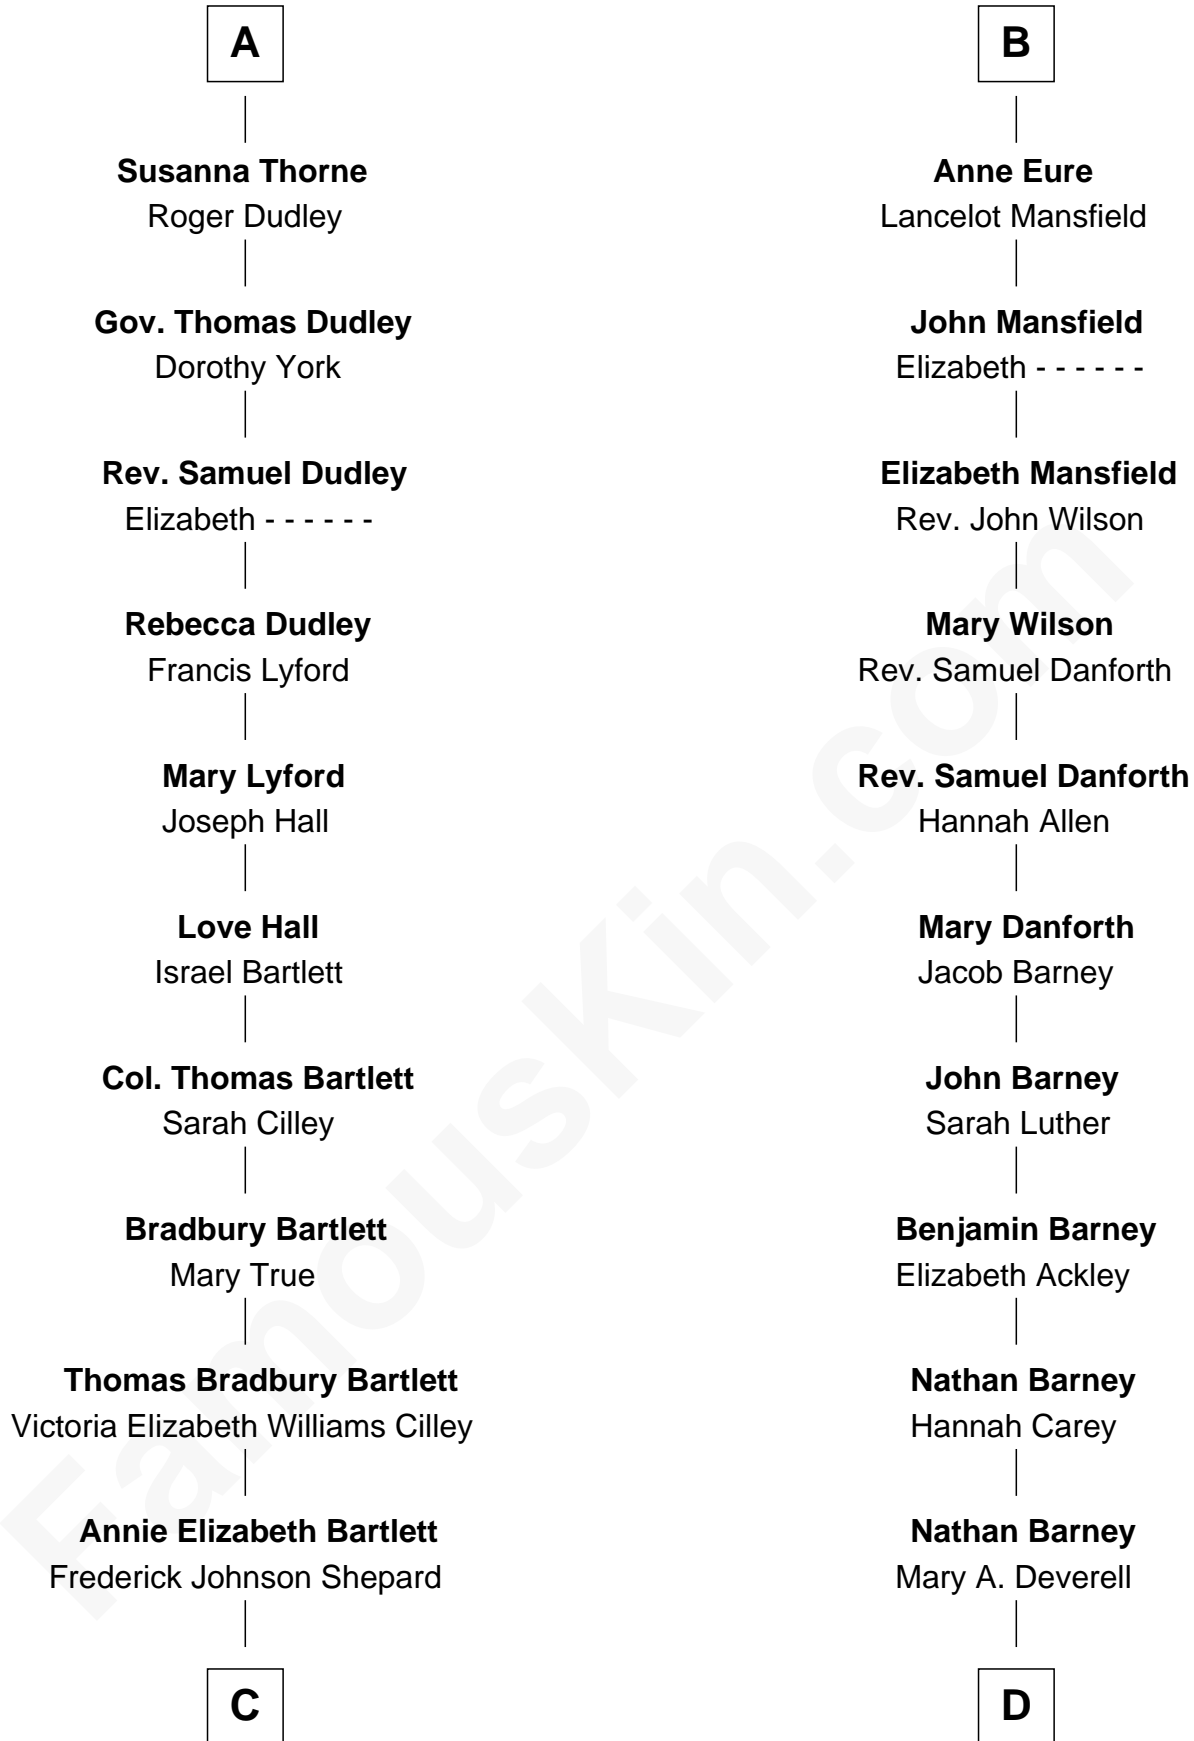

FamousKin.com

Relationship Chart of

Alan Shepard

Mercury and Apollo Astronaut

18th cousin 1 time removed of

Elizabeth Montgomery
TV Actress - "Bewitched"

Sir John Grey
Avice Marmion

Maud Grey
Sir Thomas Harcourt

Sir Robert Grey
Lora de St. Quintin

Sir Thomas Harcourt
Jane Fraunceys

Elizabeth Grey
Henry FitzHugh

Sir Richard Harcourt
Edith St. Clair

Sir William FitzHugh
Margery Willoughby

Alice Harcourt
William Bessiles

Maud FitzHugh
Sir William Bowes

Elizabeth Bessiles
Richard Fettiplace

Sir Ralph Bowes
Margery Conyers

Anne Fettiplace
Edward Purefoy

Sir Ralph Bowes
Elizabeth Clifford

Mary Purefoy
Thomas Thorne

Margery Bowes
Sir Ralph Eure

A

B

C

Alan Bartlett Shepard
Pauline Renza Emerson

Alan Shepard
Mercury and Apollo Astronaut

D

Mary Weed Barney
Henry Montgomery

Henry Montgomery
Elizabeth Bryan Allen