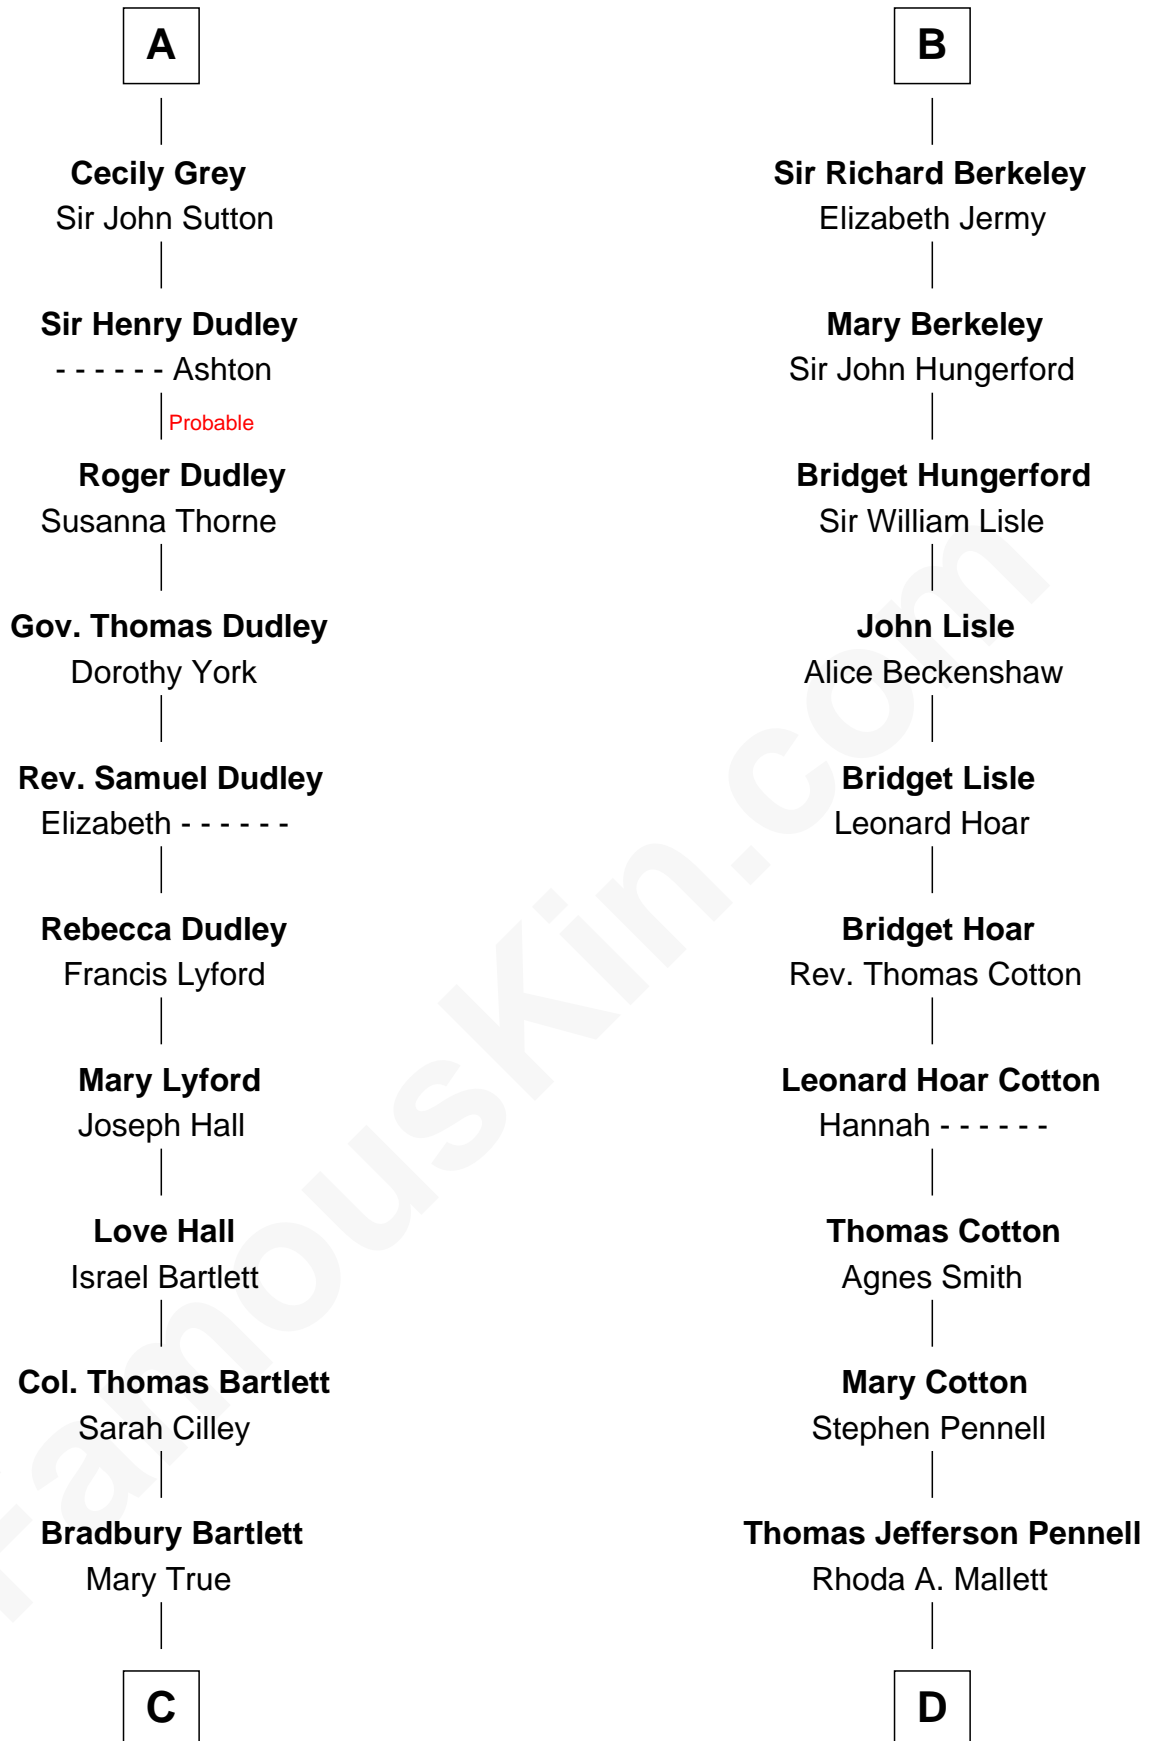

FamousKin.com

Relationship Chart of

Alan Shepard

Mercury and Apollo Astronaut

20th cousin 1 time removed of

Warren Buffett

Chairman & CEO, Berkshire Hathaway

Bartholomew de Badlesmere

Elizabeth de Badlesmere

Sir William de Bohun

Elizabeth de Bohun

Sir Richard Fitzalan

Elizabeth Fitzalan

Sir Thomas Mowbray

Isabel Mowbray

Sir James Berkeley

Maurice Berkeley

Isabel Mead

Anne Berkeley

Sir William Dennis

Isabel Dennis

Sir John Berkeley

B

C

Thomas Bradbury Bartlett
Victoria Elizabeth Williams Cilley

Annie Elizabeth Bartlett
Frederick Johnson Shepard

Alan Bartlett Shepard
Pauline Renza Emerson

Alan Shepard
Mercury and Apollo Astronaut

D

Deborah Collamore Pennell
John Watson