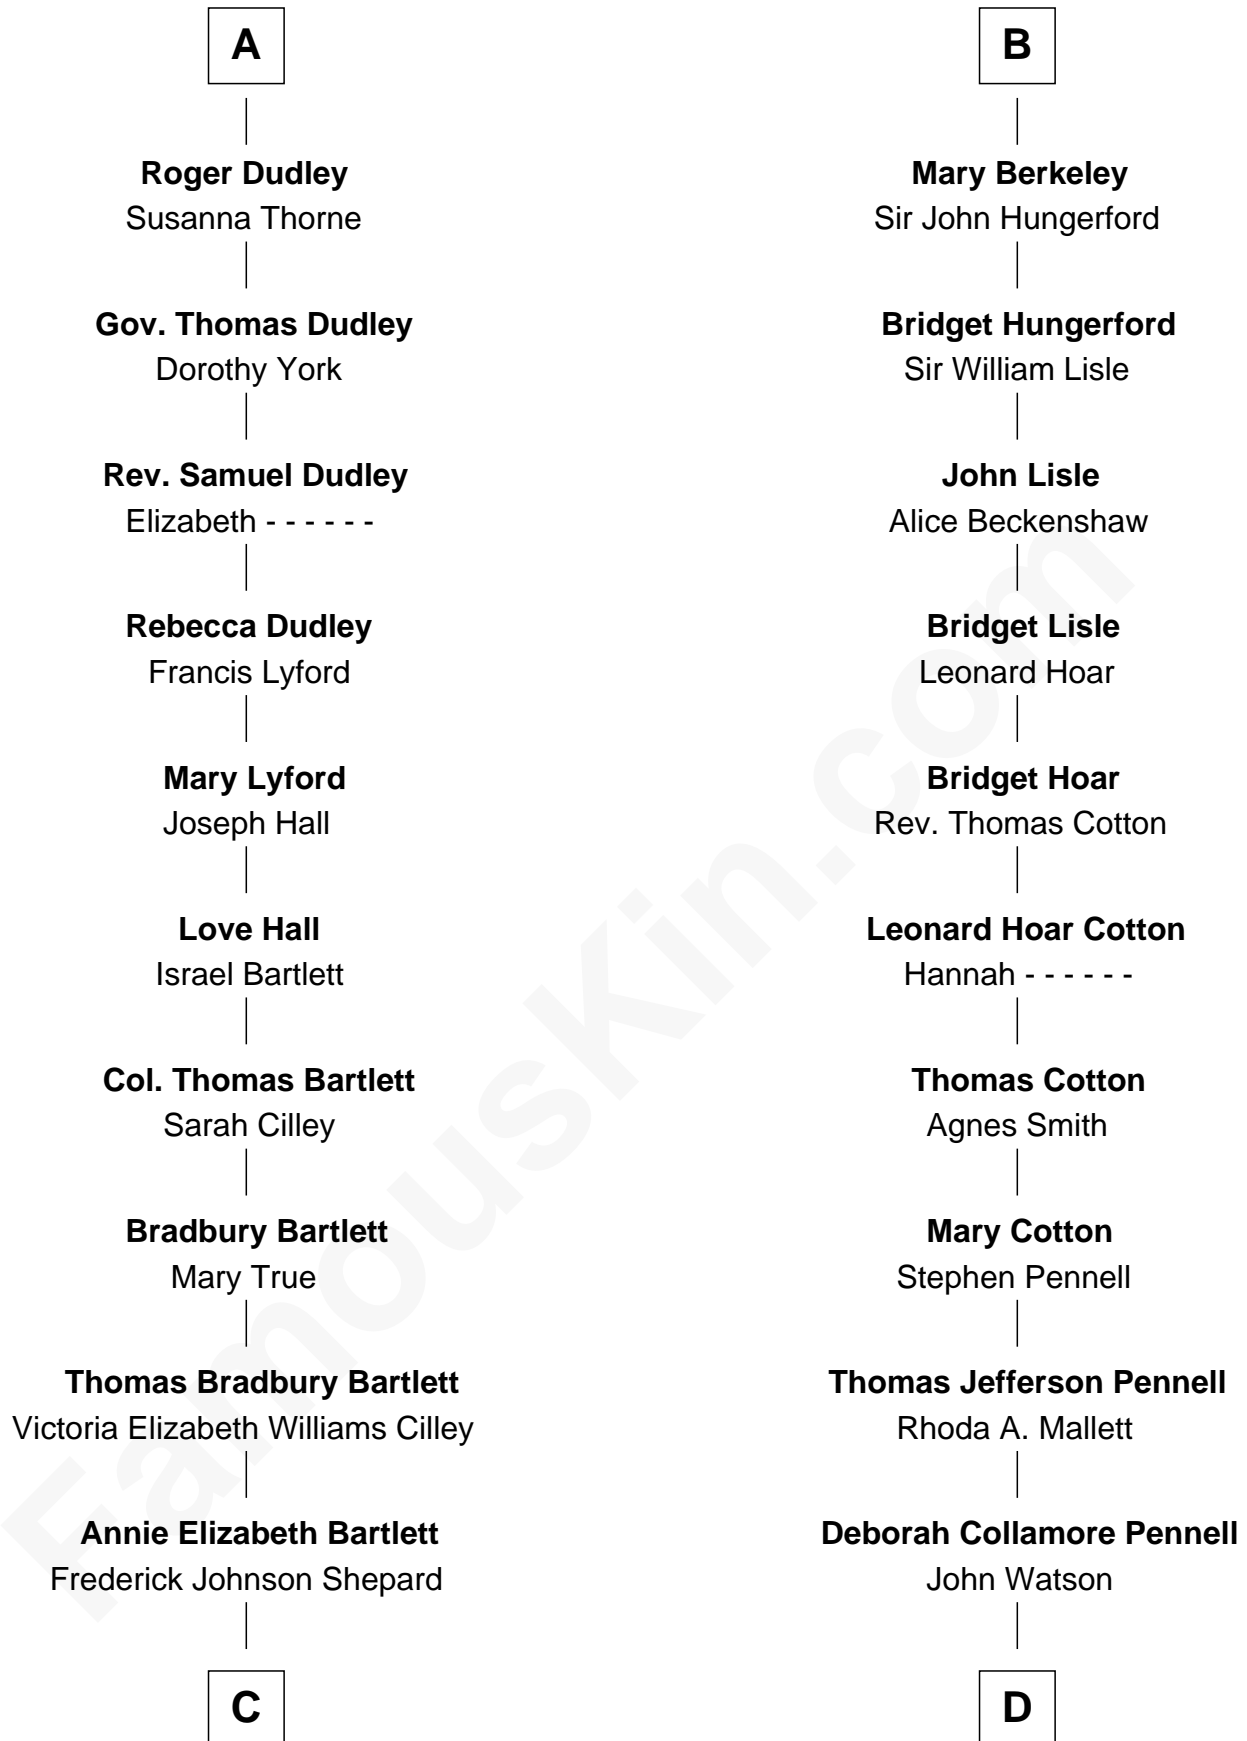

FamousKin.com

Relationship Chart of

Alan Shepard

Mercury and Apollo Astronaut

18th cousin 2 times removed of

Warren Buffett

Chairman & CEO, Berkshire Hathaway

C

Alan Bartlett Shepard
Pauline Renza Emerson

Alan Shepard
Mercury and Apollo Astronaut

D

Susan Ann Watson
Ford Bela Barber

Stella Frances Barber
John Ammon Stahl

Leila Stahl
Howard Homan Buffett

Warren Buffett
Chairman & CEO, Berkshire Hathaway