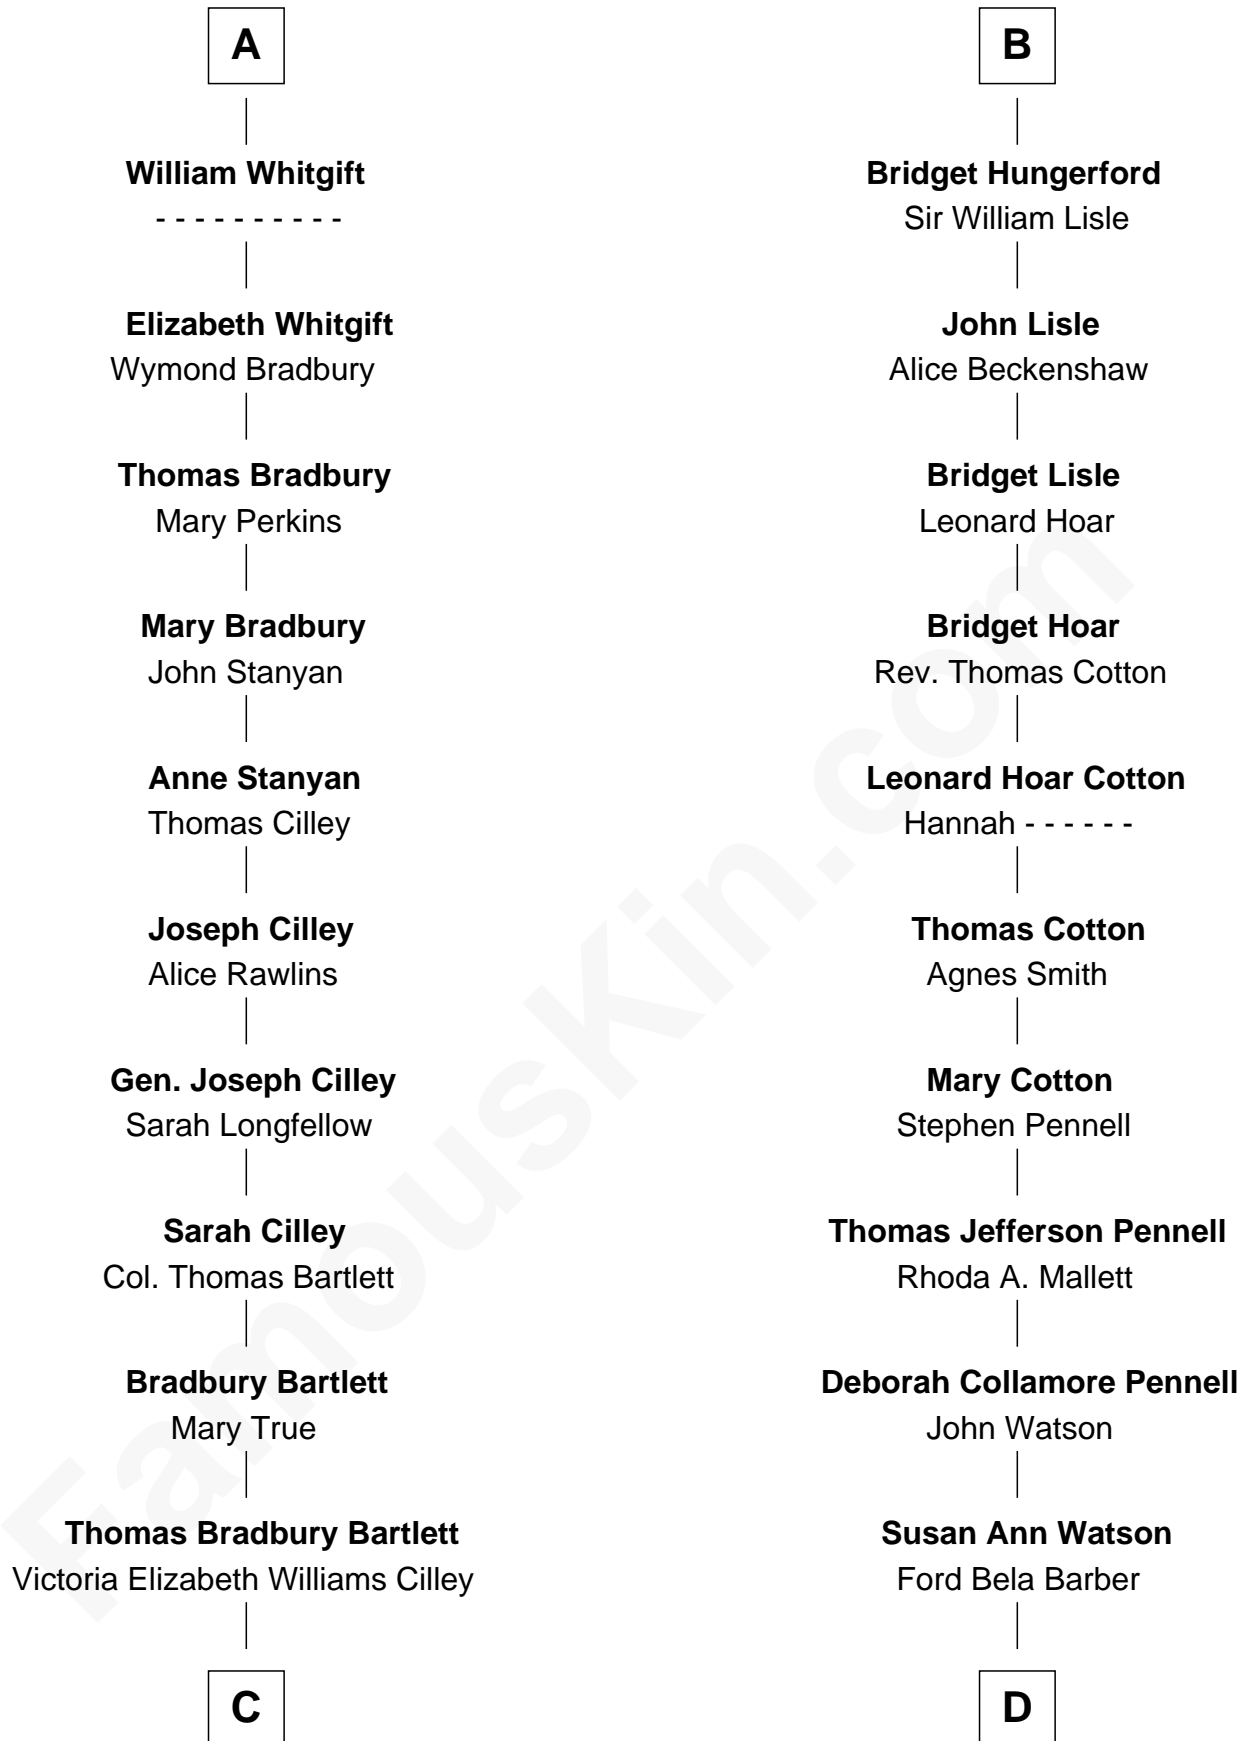

FamousKin.com Relationship Chart of

Alan Shepard

Mercury and Apollo Astronaut

19th cousin of

Warren Buffett

Chairman & CEO, Berkshire Hathaway

C

Annie Elizabeth Bartlett
Frederick Johnson Shepard

Alan Bartlett Shepard
Pauline Renza Emerson

Alan Shepard
Mercury and Apollo Astronaut

D

Stella Frances Barber
John Ammon Stahl

Leila Stahl
Howard Homan Buffett

Warren Buffett
Chairman & CEO, Berkshire Hathaway