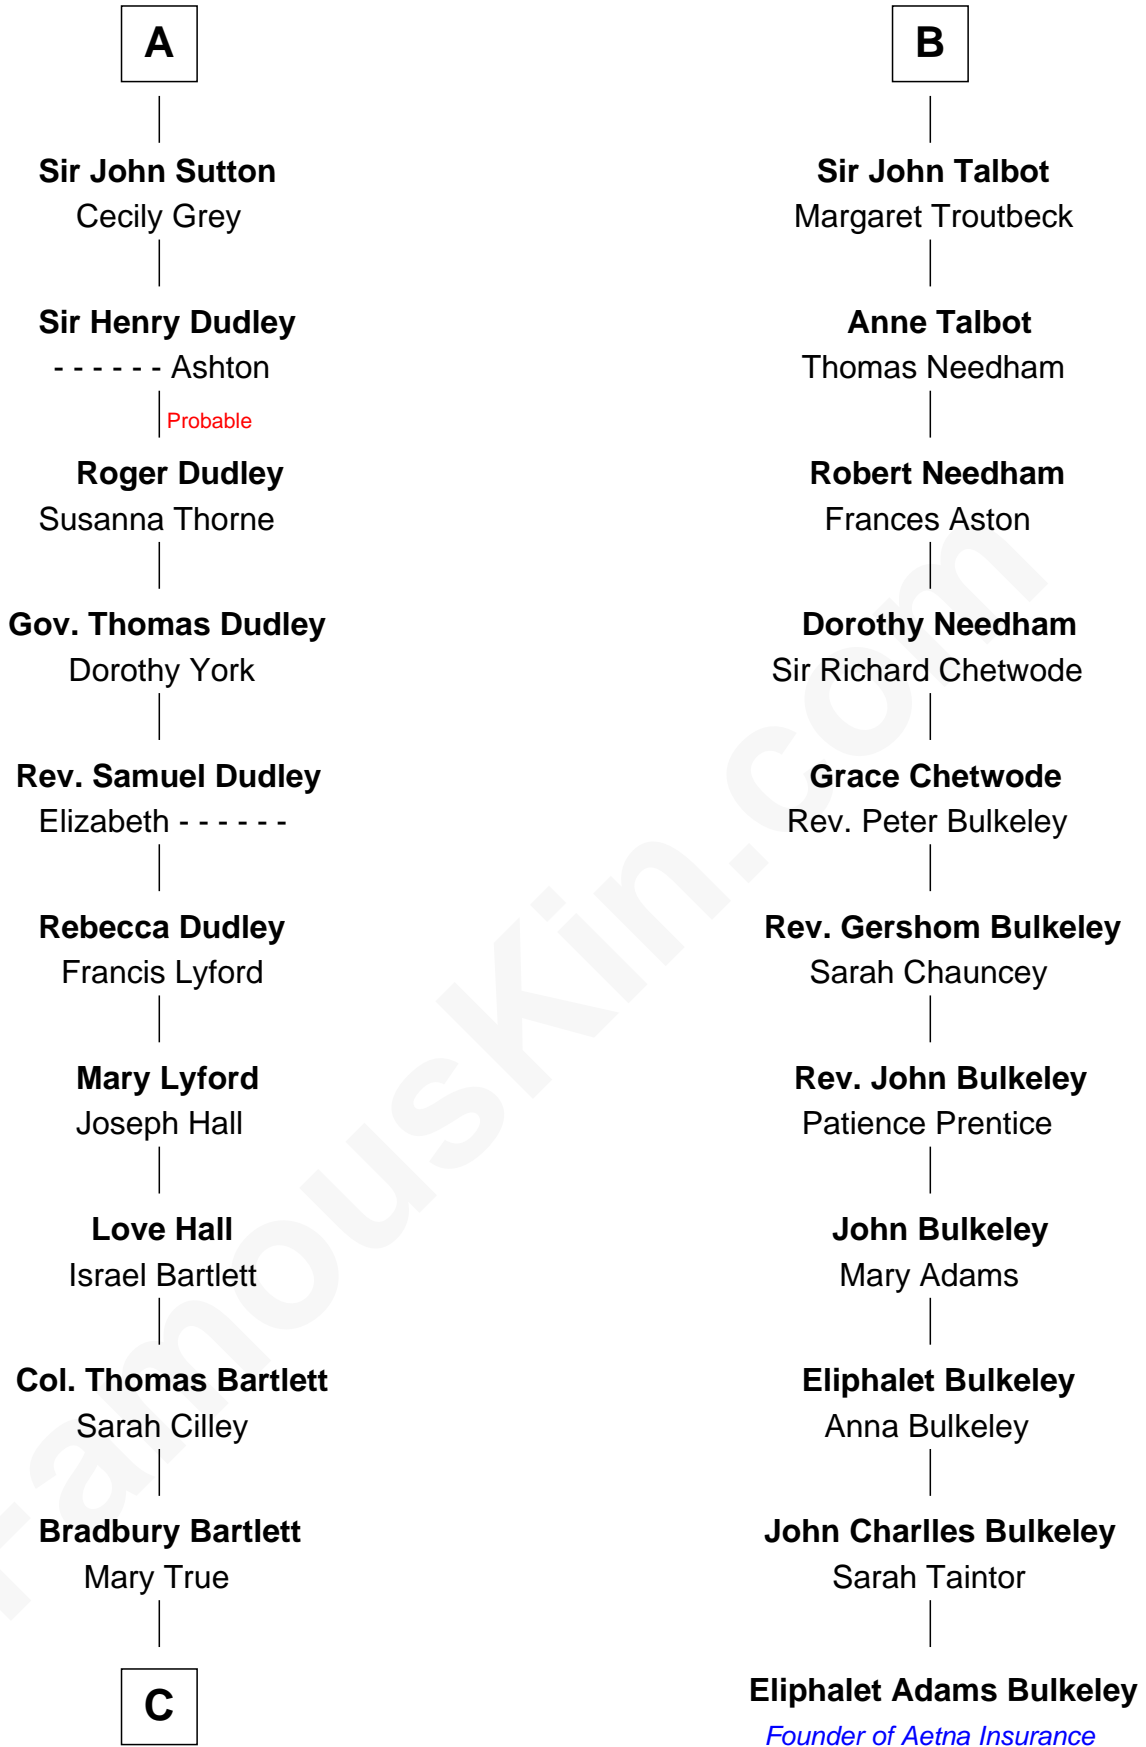

FamousKin.com

Relationship Chart of

Alan Shepard

Mercury and Apollo Astronaut

17th cousin 3 times removed of

Eliphalet Adams Bulkeley

Founder of Aetna Insurance

C

—
Thomas Bradbury Bartlett
Victoria Elizabeth Williams Cilley

—
Annie Elizabeth Bartlett
Frederick Johnson Shepard

—
Alan Bartlett Shepard
Pauline Renza Emerson

—
Alan Shepard
Mercury and Apollo Astronaut