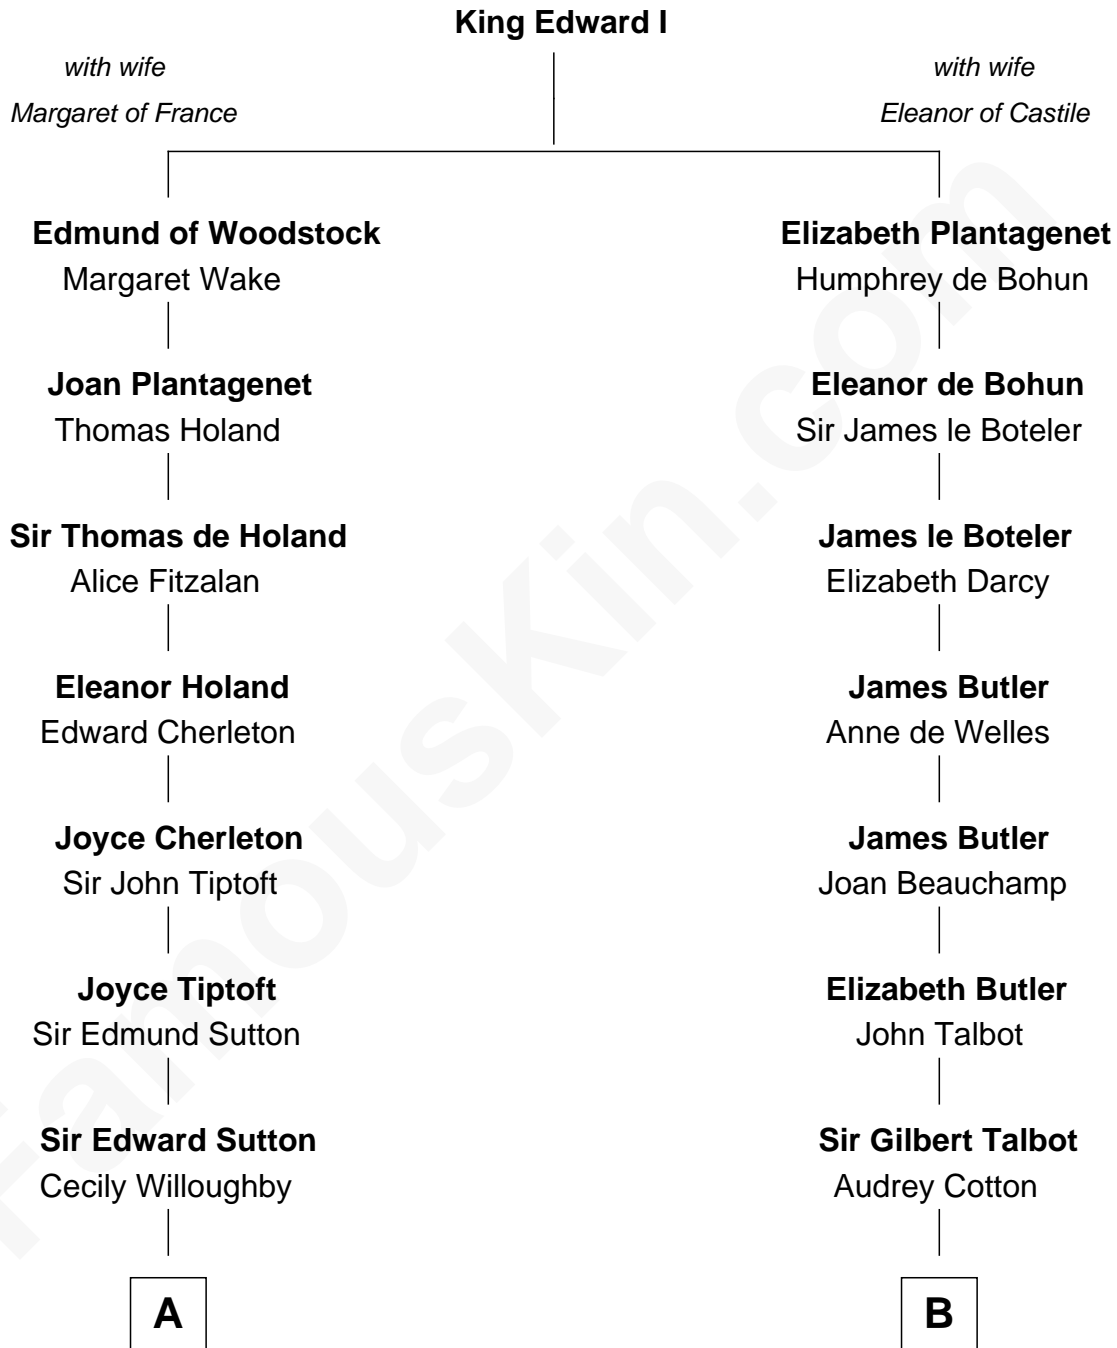

FamousKin.com

Relationship Chart of

Alan Shepard

Mercury and Apollo Astronaut

17th cousin 3 times removed of

Eliphalet Adams Bulkeley

Founder of Aetna Insurance

C

—
Thomas Bradbury Bartlett
Victoria Elizabeth Williams Cilley

—
Annie Elizabeth Bartlett
Frederick Johnson Shepard

—
Alan Bartlett Shepard
Pauline Renza Emerson

—
Alan Shepard
Mercury and Apollo Astronaut