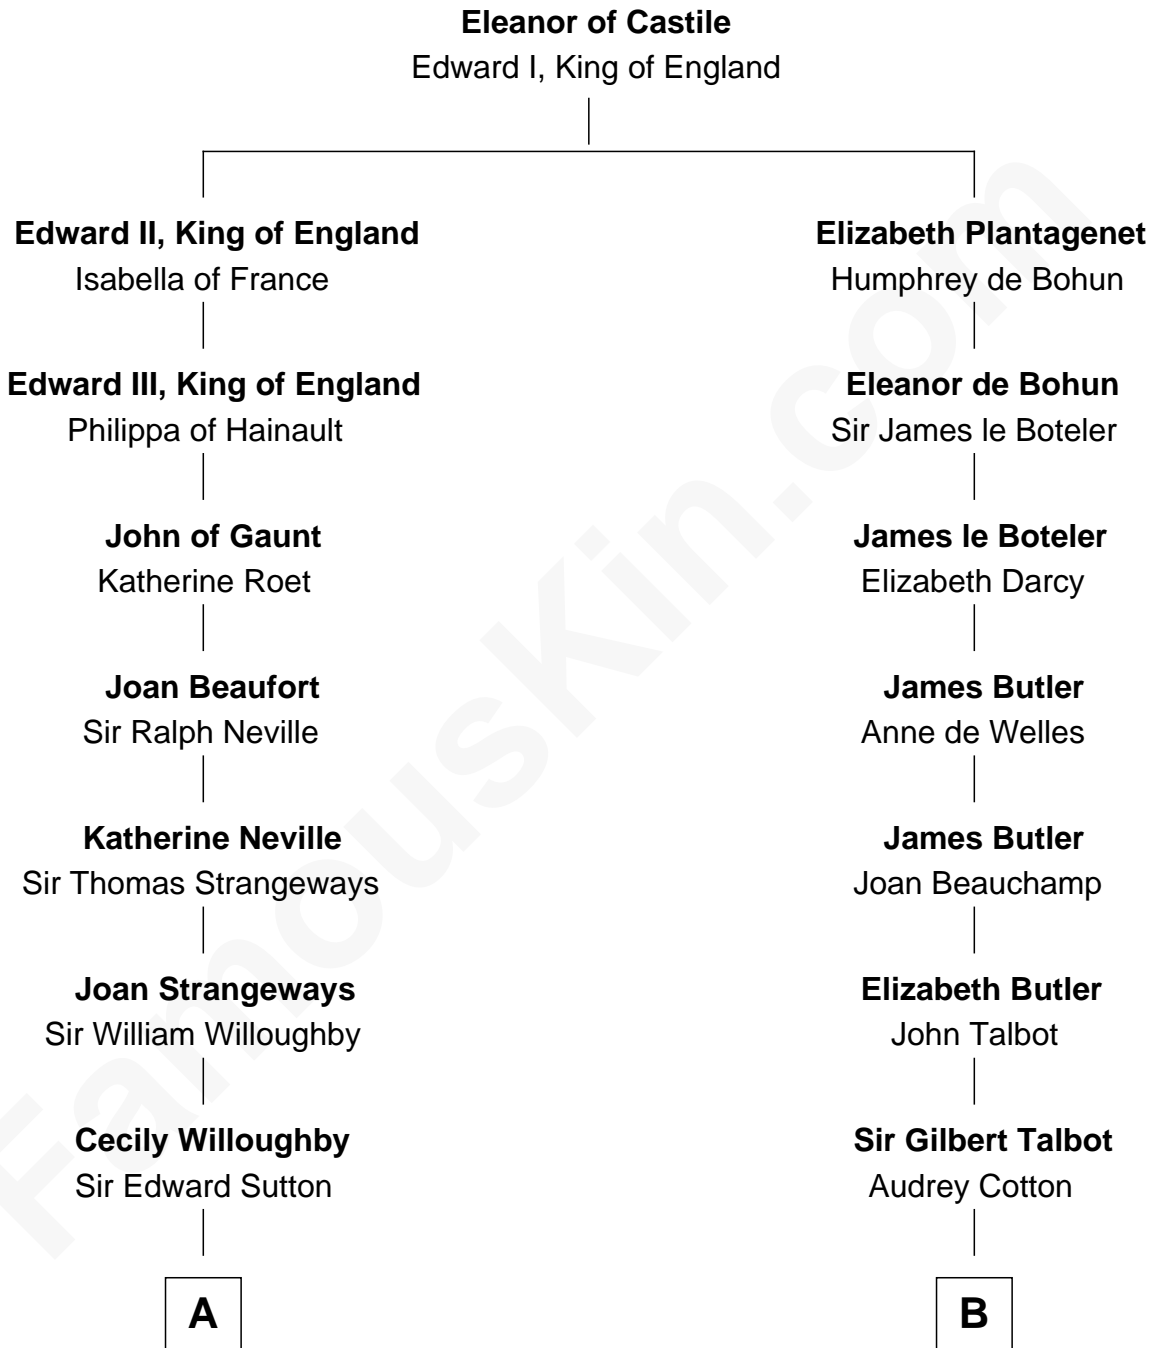

FamousKin.com

Relationship Chart of

Alan Shepard

Mercury and Apollo Astronaut

17th cousin 3 times removed of

Eliphalet Adams Bulkeley

Founder of Aetna Insurance

C

—
Thomas Bradbury Bartlett
Victoria Elizabeth Williams Cilley

—
Annie Elizabeth Bartlett
Frederick Johnson Shepard

—
Alan Bartlett Shepard
Pauline Renza Emerson

—
Alan Shepard
Mercury and Apollo Astronaut