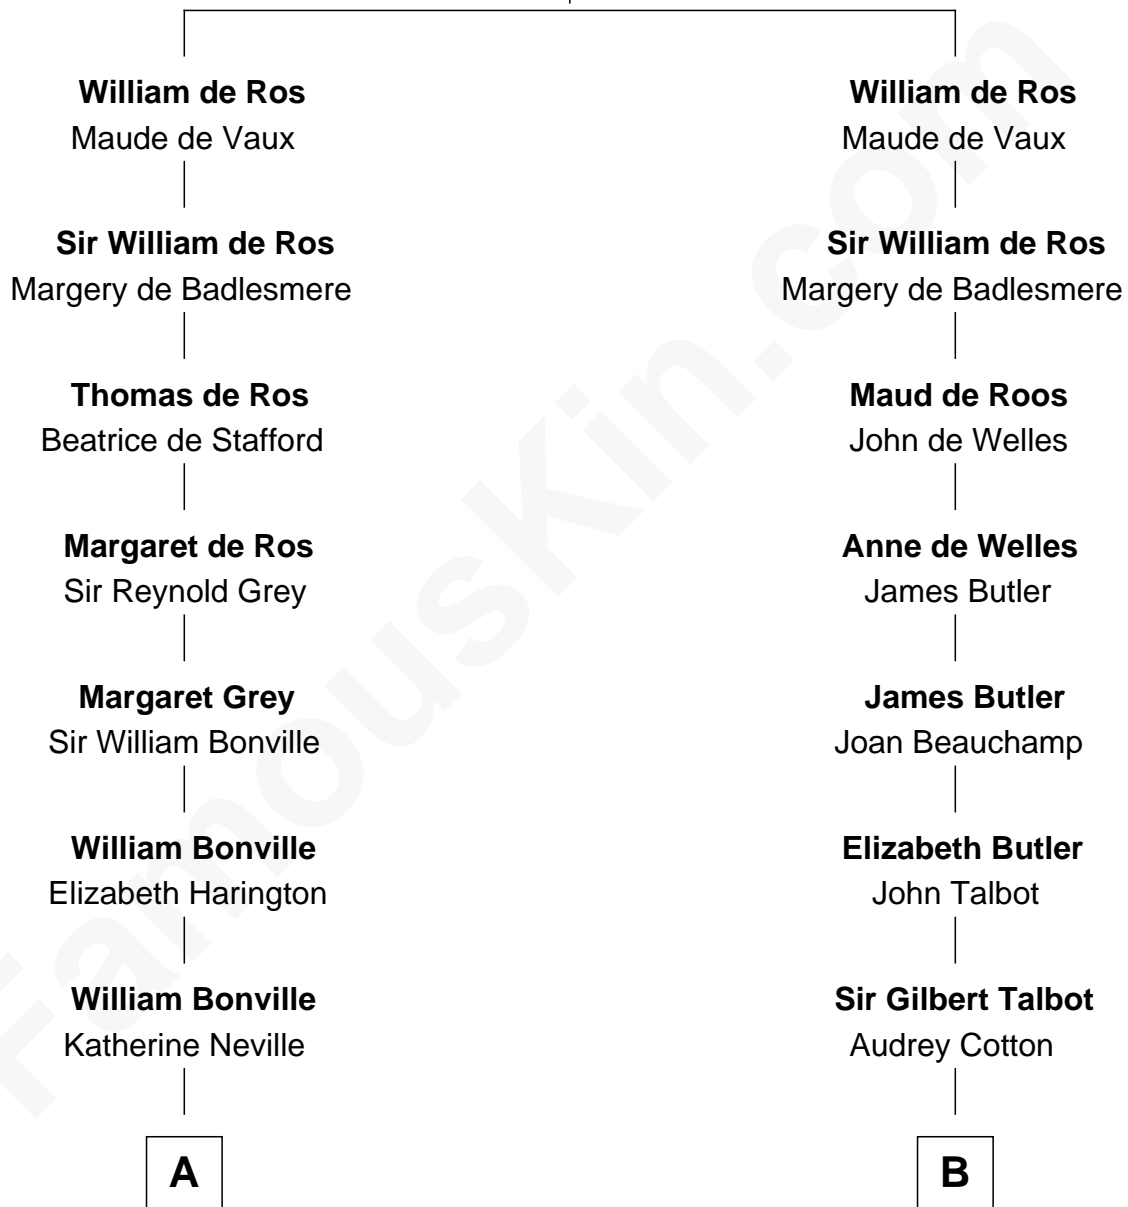

## Relationship Chart of

### Alan Shepard

*Mercury and Apollo Astronaut*

17th cousin 4 times removed of

### Eliphalet Adams Bulkeley

*Founder of Aetna Insurance*

**Sir Robert de Ros**

Isabel de Aubeney

**C**

—  
**Bradbury Bartlett**

Mary True

—  
**Thomas Bradbury Bartlett**