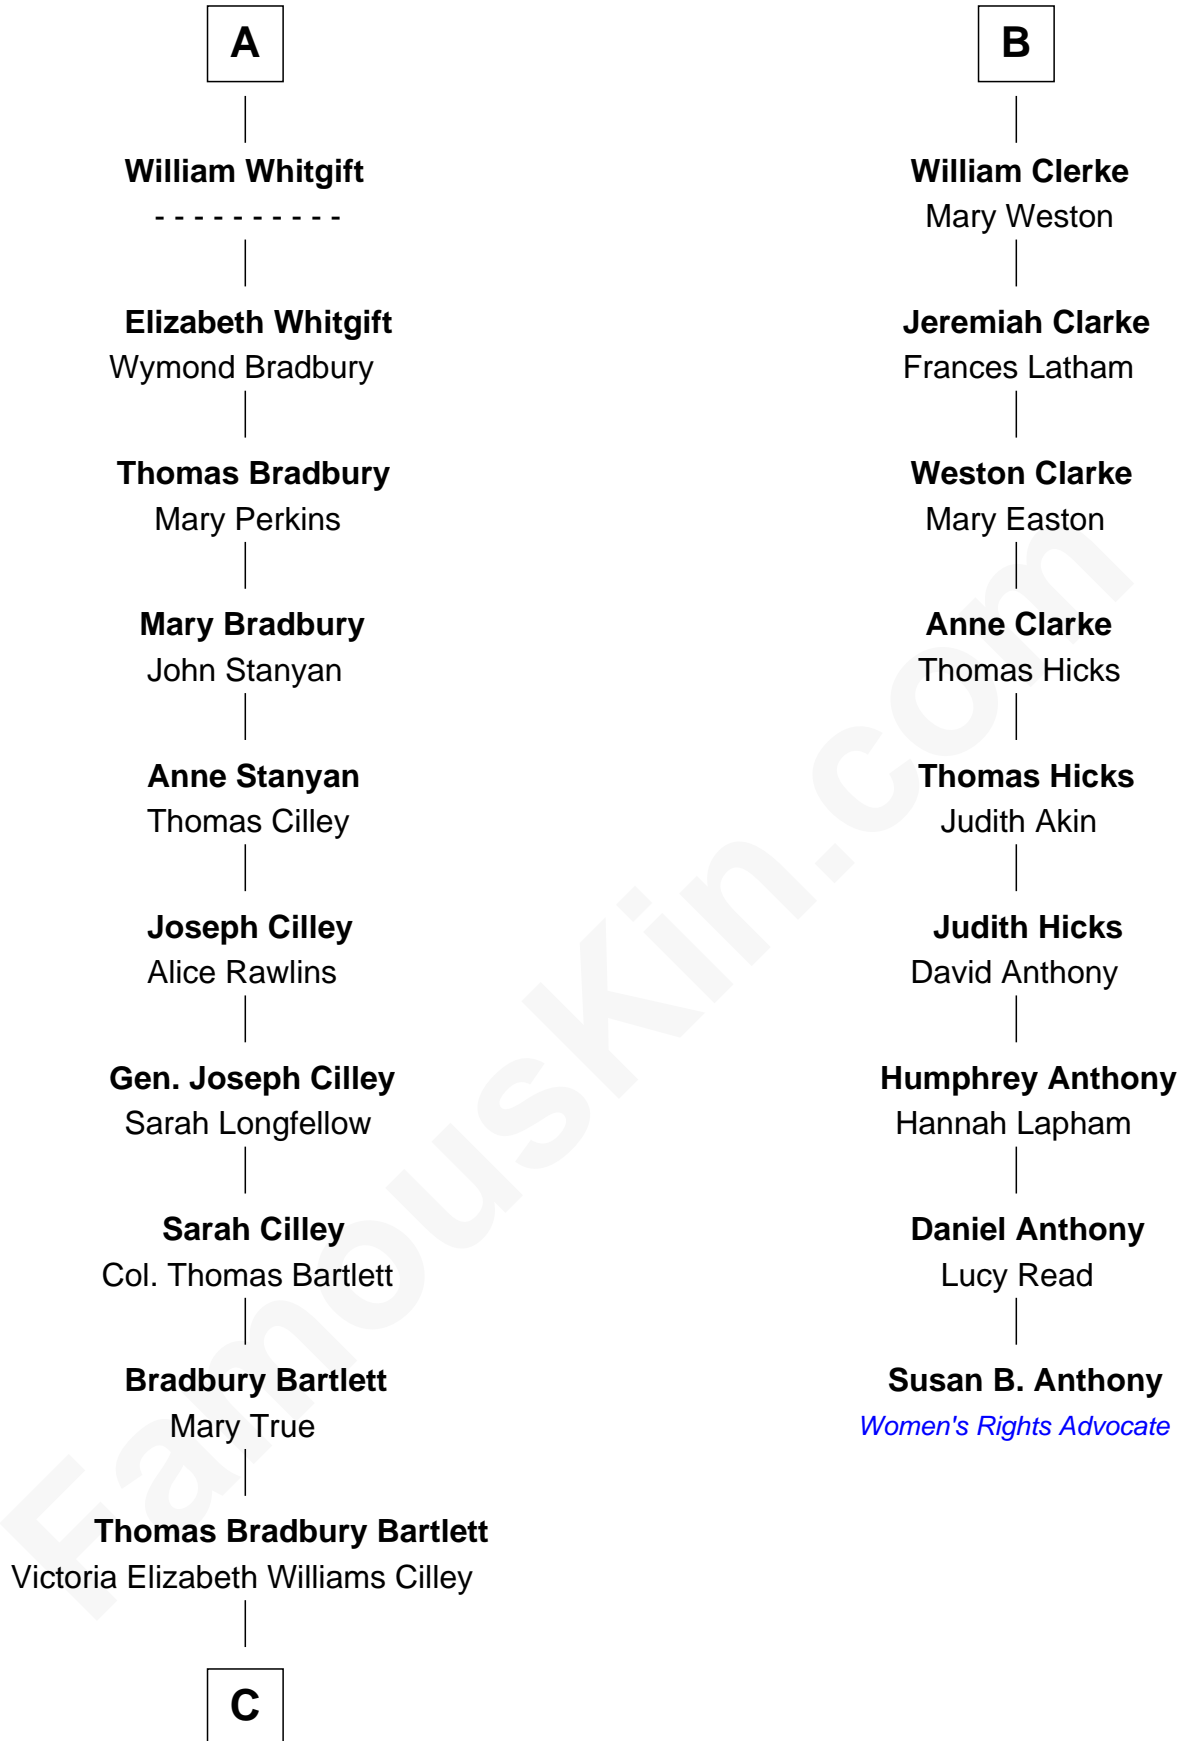

FamousKin.com

Relationship Chart of

Alan Shepard

Mercury and Apollo Astronaut

15th cousin 4 times removed of

Susan B. Anthony

Women's Rights Advocate

John de Welles

Maud de Roos

John de Welles
Eleanor de Mowbray

Eudo de Welles
Maud de Greystoke

Sir Lionel de Welles
Joan de Waterton

Margaret de Welles
Sir Thomas Dymoke

Jane Dymoke
John Fulnetby

Katherine Fulnetby
William Dynwell

Anne Dynwell
Henry Whitgift

A

Margery de Welles
Stephen le Scrope

Maude le Scrope
Sir Baldwin Freville

Elizabeth Freville
Sir Thomas Ferrers

Sir Henry Ferrers
Margaret Heckstall

Elizabeth Ferrers
James Clerke

George Clerke
Elizabeth Wilsford

James Clerke
Mary Saxby

B

C

—
Annie Elizabeth Bartlett
Frederick Johnson Shepard

—
Alan Bartlett Shepard
Pauline Renza Emerson

—
Alan Shepard
Mercury and Apollo Astronaut

FamousKin.com