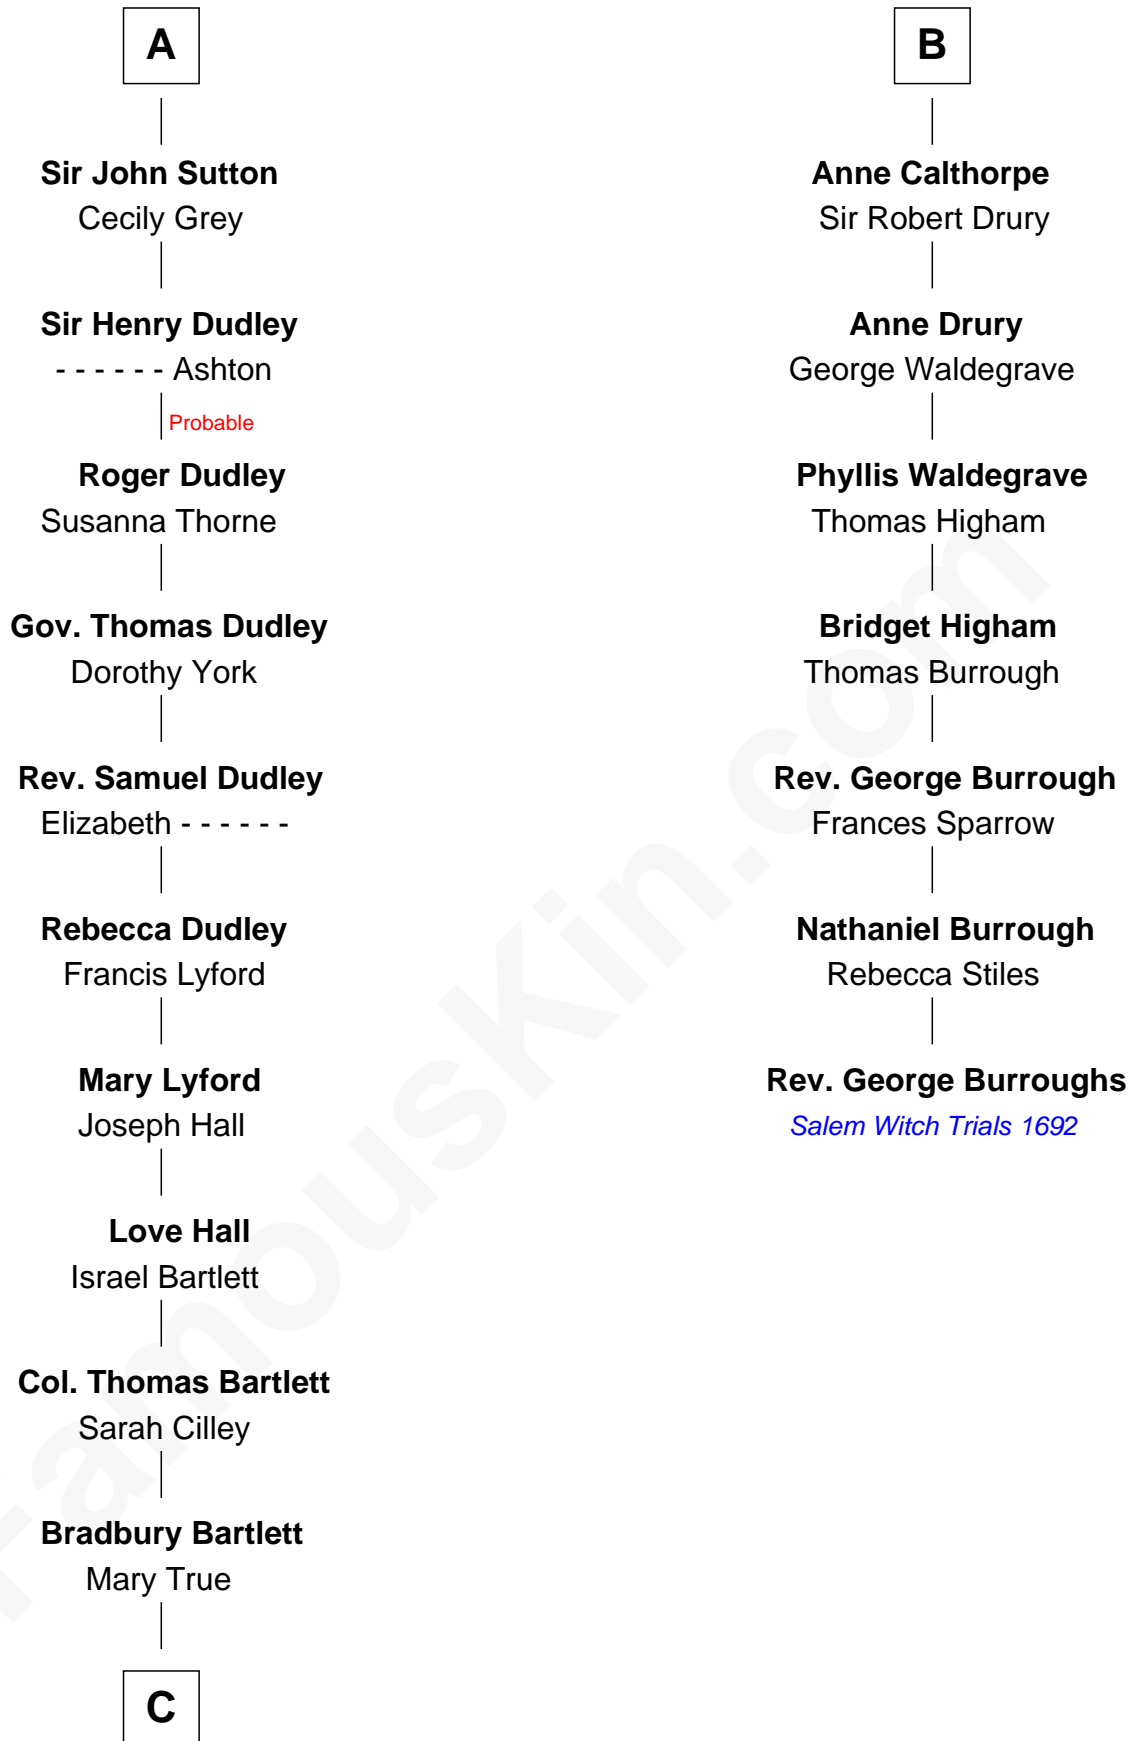

FamousKin.com

Relationship Chart of

Alan Shepard

Mercury and Apollo Astronaut

13th cousin 7 times removed of

Rev. George Burroughs

Executed for Witchcraft, Salem 1692

C

—
Thomas Bradbury Bartlett
Victoria Elizabeth Williams Cilley

—
Annie Elizabeth Bartlett
Frederick Johnson Shepard

—
Alan Bartlett Shepard
Pauline Renza Emerson

—
Alan Shepard
Mercury and Apollo Astronaut