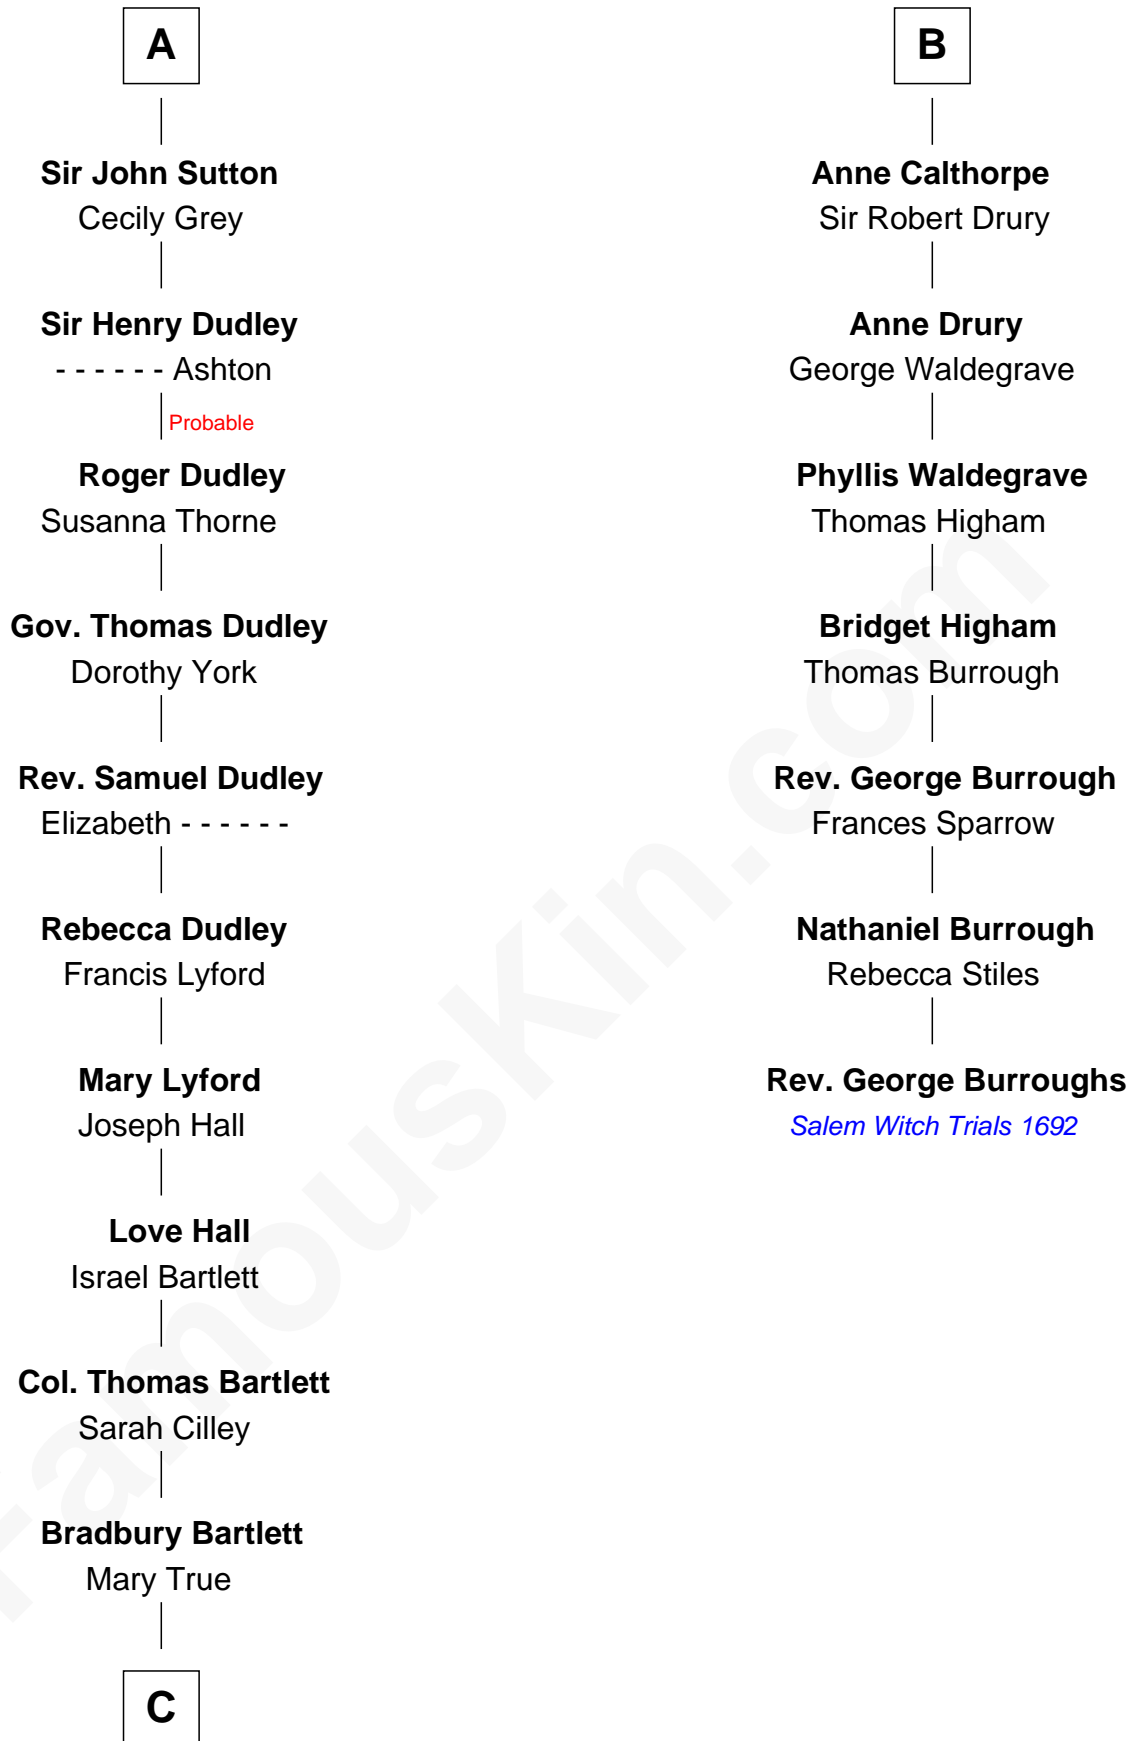

FamousKin.com
Relationship Chart of
Alan Shepard

Mercury and Apollo Astronaut

13th cousin 7 times removed of

Rev. George Burroughs

Executed for Witchcraft, Salem 1692

C

—
Thomas Bradbury Bartlett
Victoria Elizabeth Williams Cilley

—
Annie Elizabeth Bartlett
Frederick Johnson Shepard

—
Alan Bartlett Shepard
Pauline Renza Emerson

—
Alan Shepard
Mercury and Apollo Astronaut

FamousKin.com