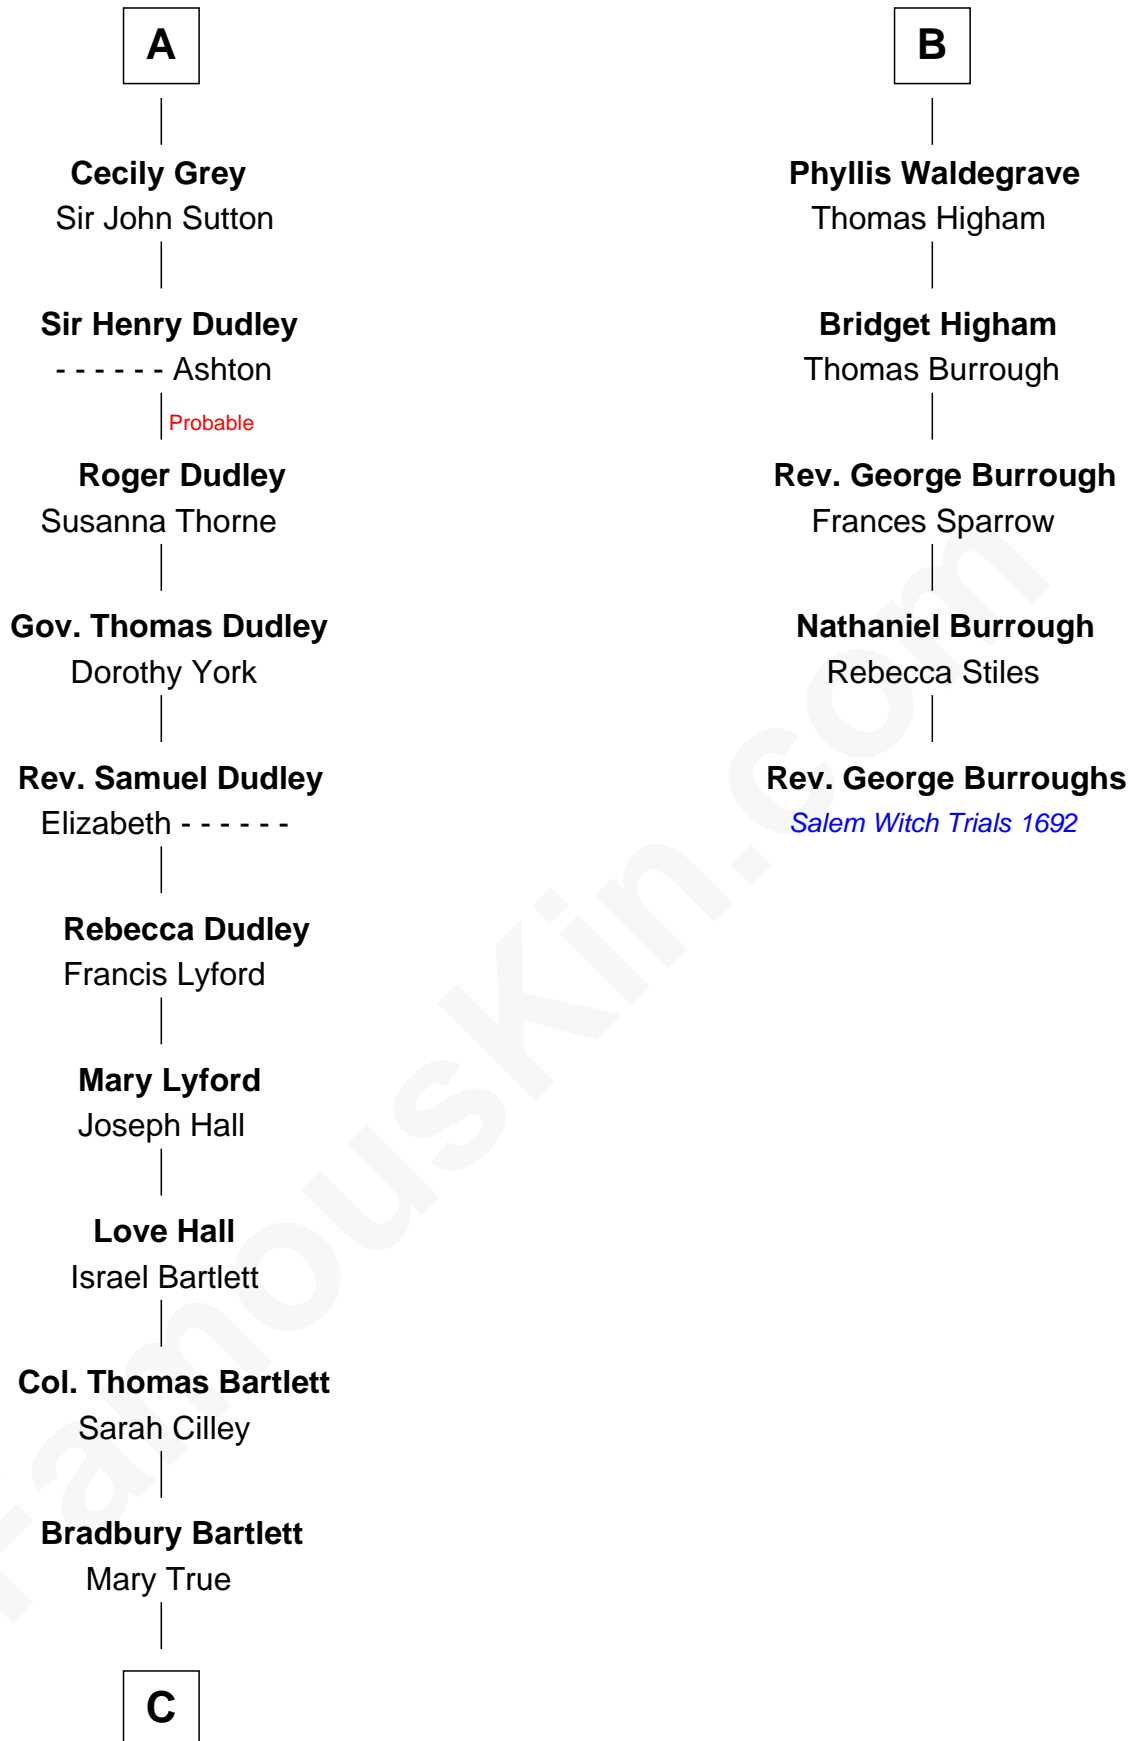

FamousKin.com

Relationship Chart of

Alan Shepard

Mercury and Apollo Astronaut

11th cousin 9 times removed of

Rev. George Burroughs

Executed for Witchcraft, Salem 1692

Bartholomew de Badlesmere

Margaret de Badlesmere

Sir John de Tibetot

Sir Robert de Tibetot

Margaret Deincourt

Elizabeth de Tibetot

Sir Philip le Despencer

Margery Despencer

Sir Roger Wentworth

Henry Wentworth

Elizabeth Howard

Margery Wentworth

Sir William Waldegrave

George Waldegrave

Anne Drury

B

C

Thomas Bradbury Bartlett
Victoria Elizabeth Williams Cilley

Annie Elizabeth Bartlett
Frederick Johnson Shepard

Alan Bartlett Shepard
Pauline Renza Emerson

Alan Shepard
Mercury and Apollo Astronaut

FamousKin.com