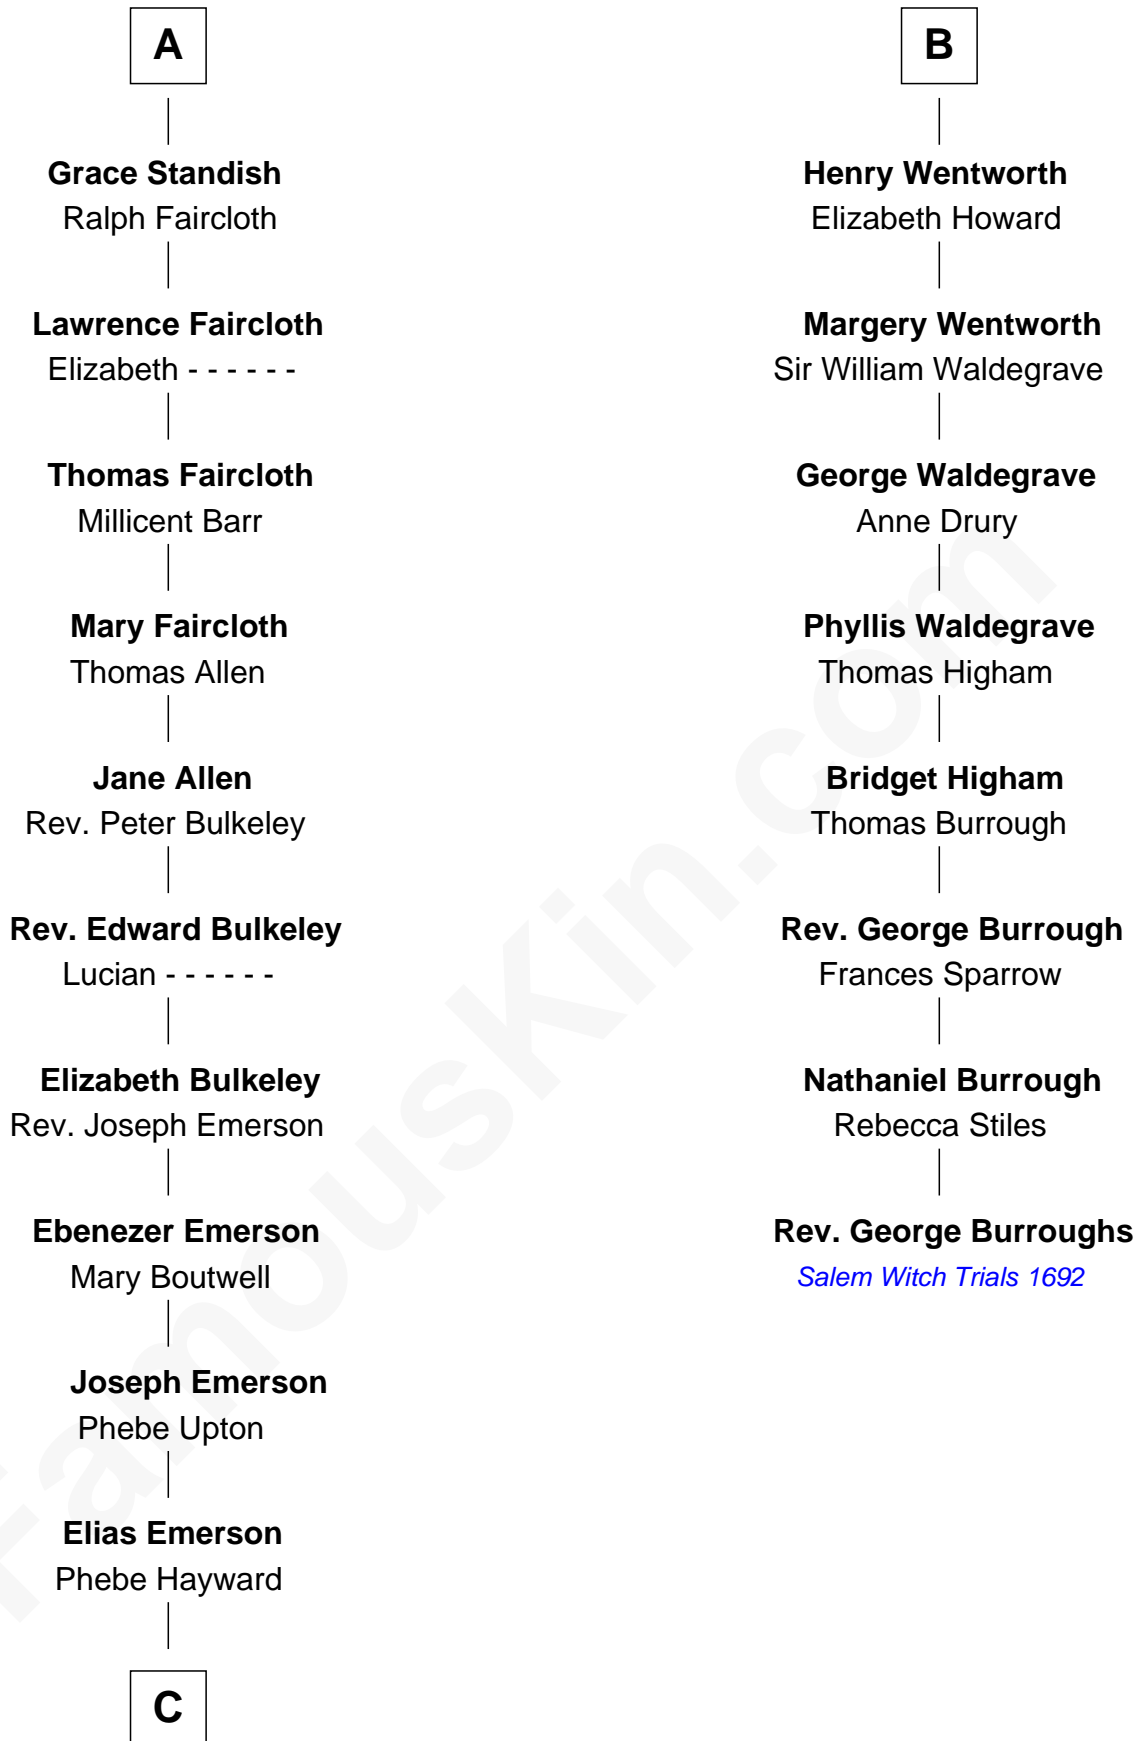

FamousKin.com

Relationship Chart of

Alan Shepard

Mercury and Apollo Astronaut

14th cousin 7 times removed of

Rev. George Burroughs

Executed for Witchcraft, Salem 1692

C

—
Abraham Emerson

Mary Benley Eaton

—
Charles Stillman Emerson

Hannah Maria Emmons

—
Charles Stillman Emerson

Belle Winslow

—
Pauline Renza Emerson

Alan Bartlett Shepard

—
Alan Shepard

Mercury and Apollo Astronaut

FamousKin.com