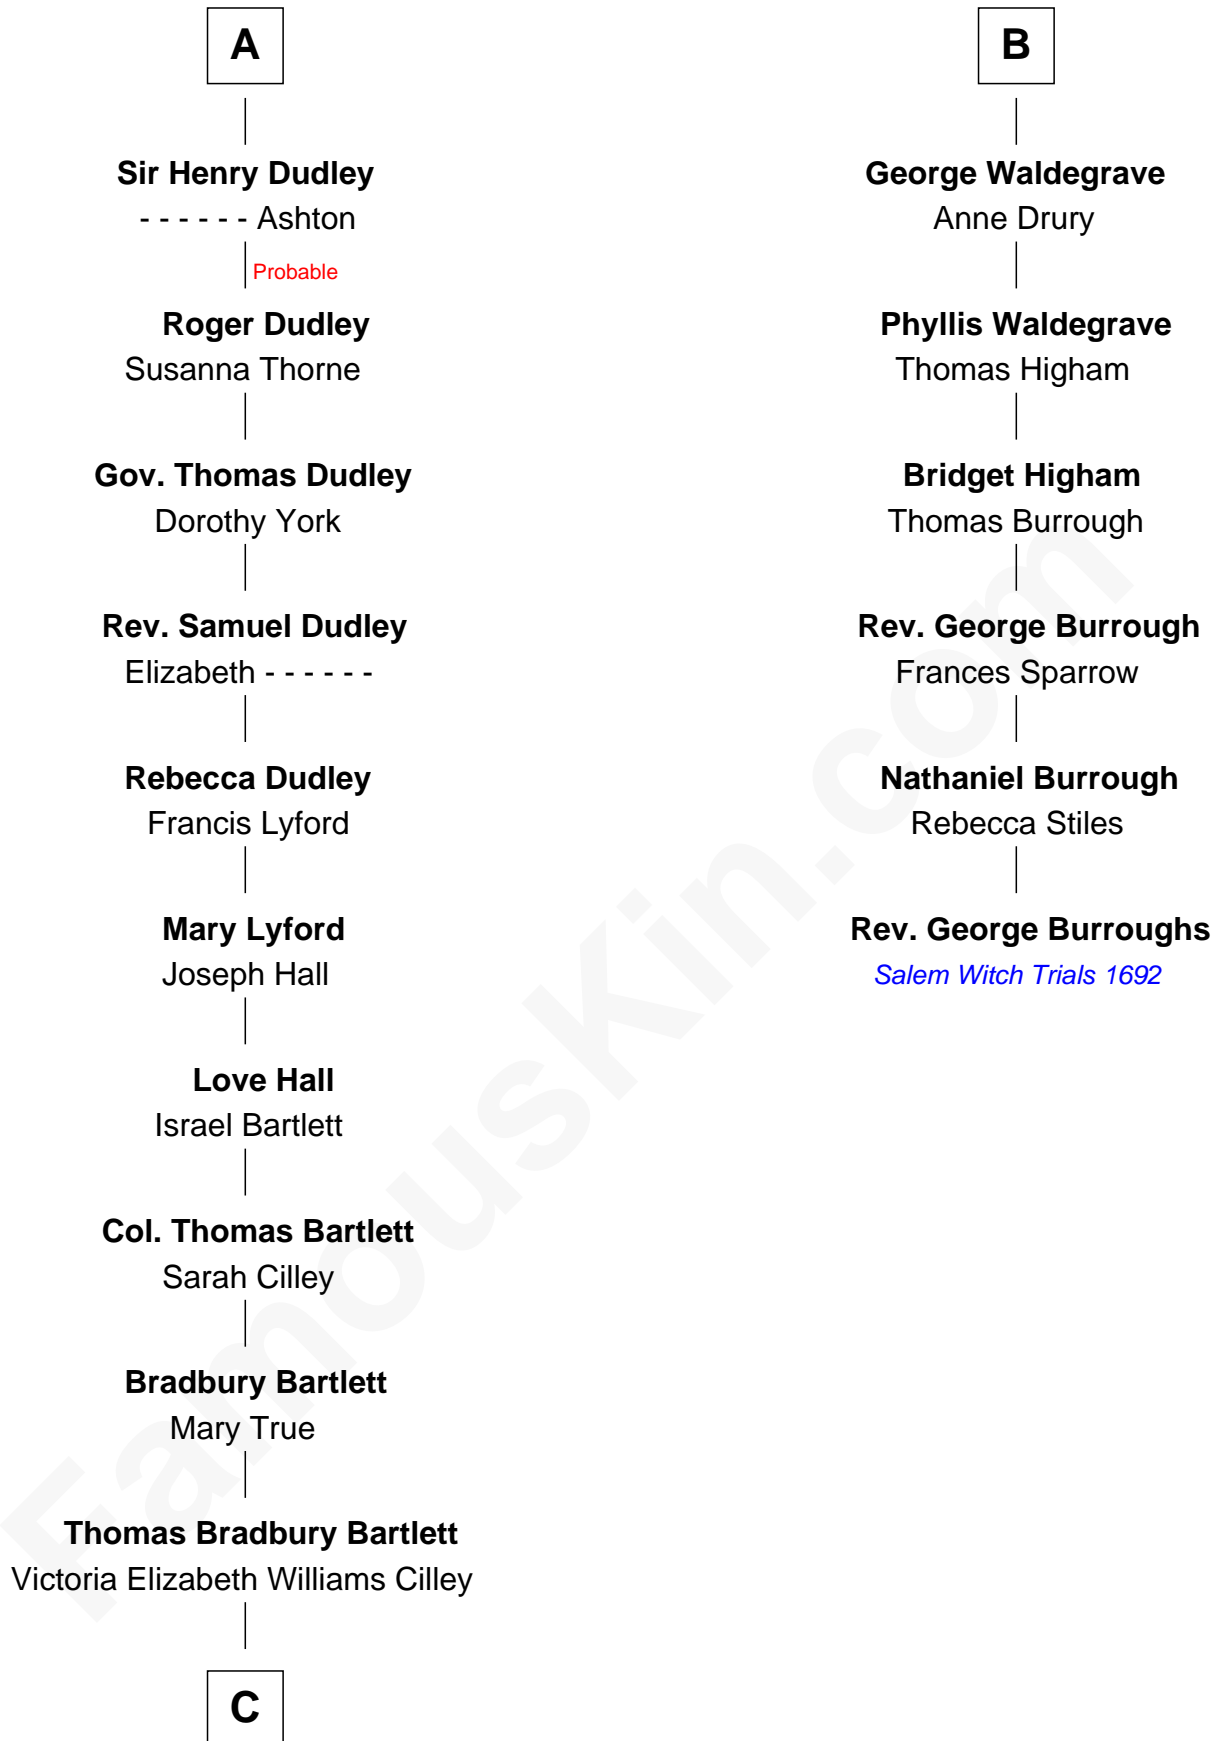

## Relationship Chart of

### Alan Shepard

*Mercury and Apollo Astronaut*

12th cousin 7 times removed of

### Rev. George Burroughs

*Executed for Witchcraft, Salem 1692*

**C**

—  
**Annie Elizabeth Bartlett**  
Frederick Johnson Shepard

—  
**Alan Bartlett Shepard**  
Pauline Renza Emerson

—  
**Alan Shepard**  
*Mercury and Apollo Astronaut*