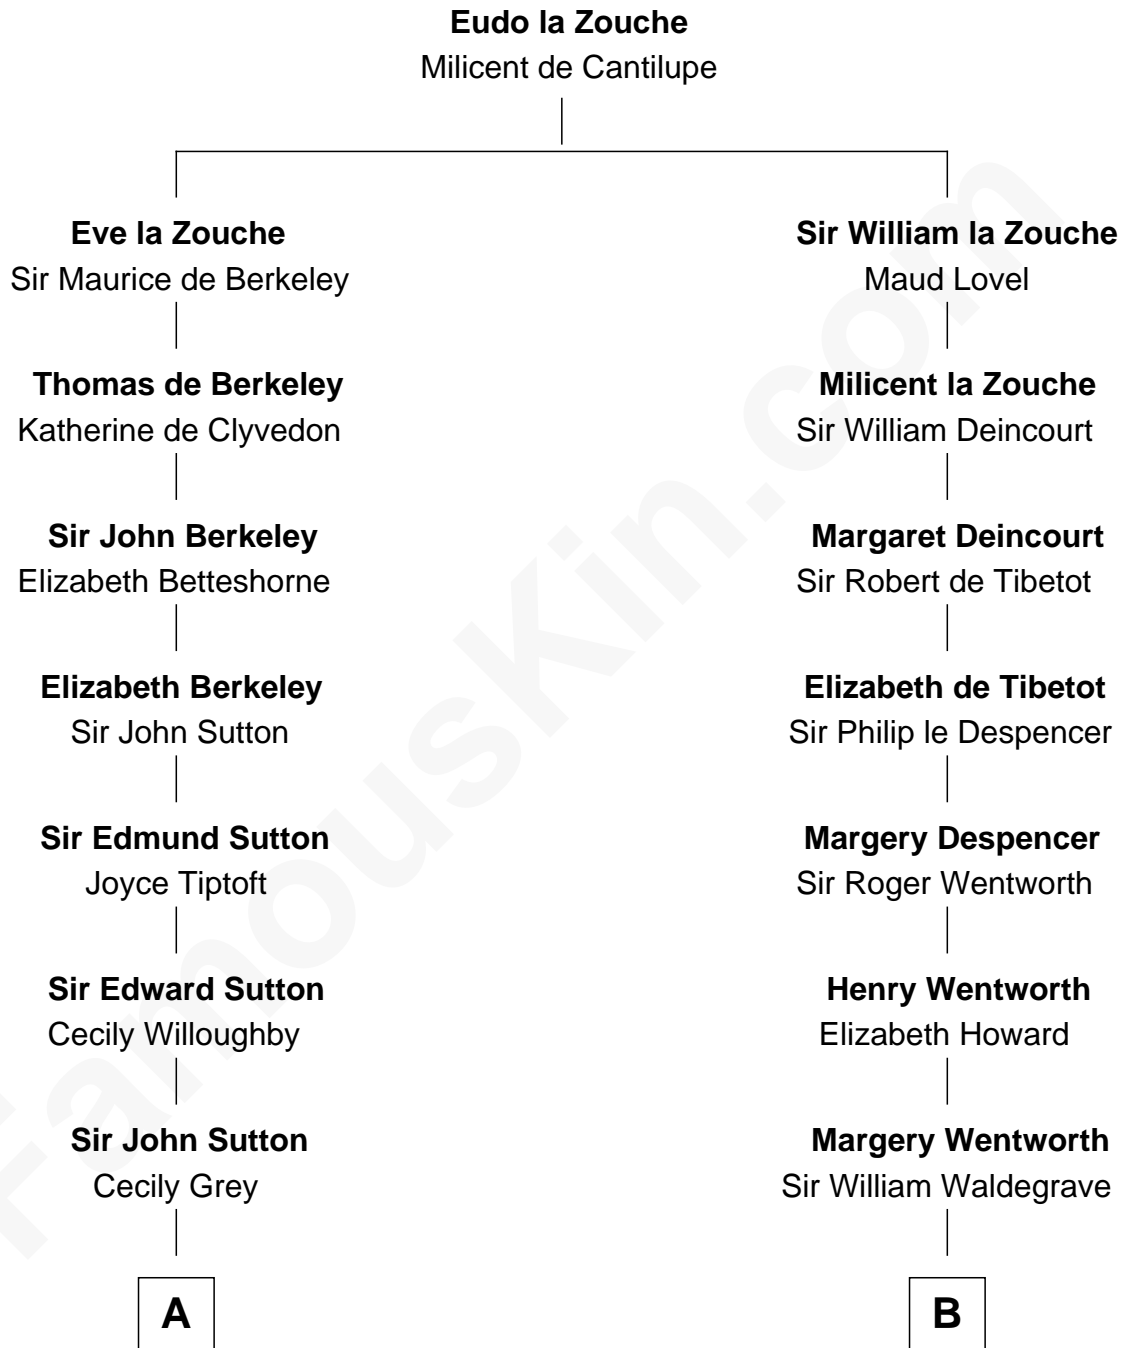

FamousKin.com

Relationship Chart of

Alan Shepard

Mercury and Apollo Astronaut

12th cousin 7 times removed of

Rev. George Burroughs

Executed for Witchcraft, Salem 1692