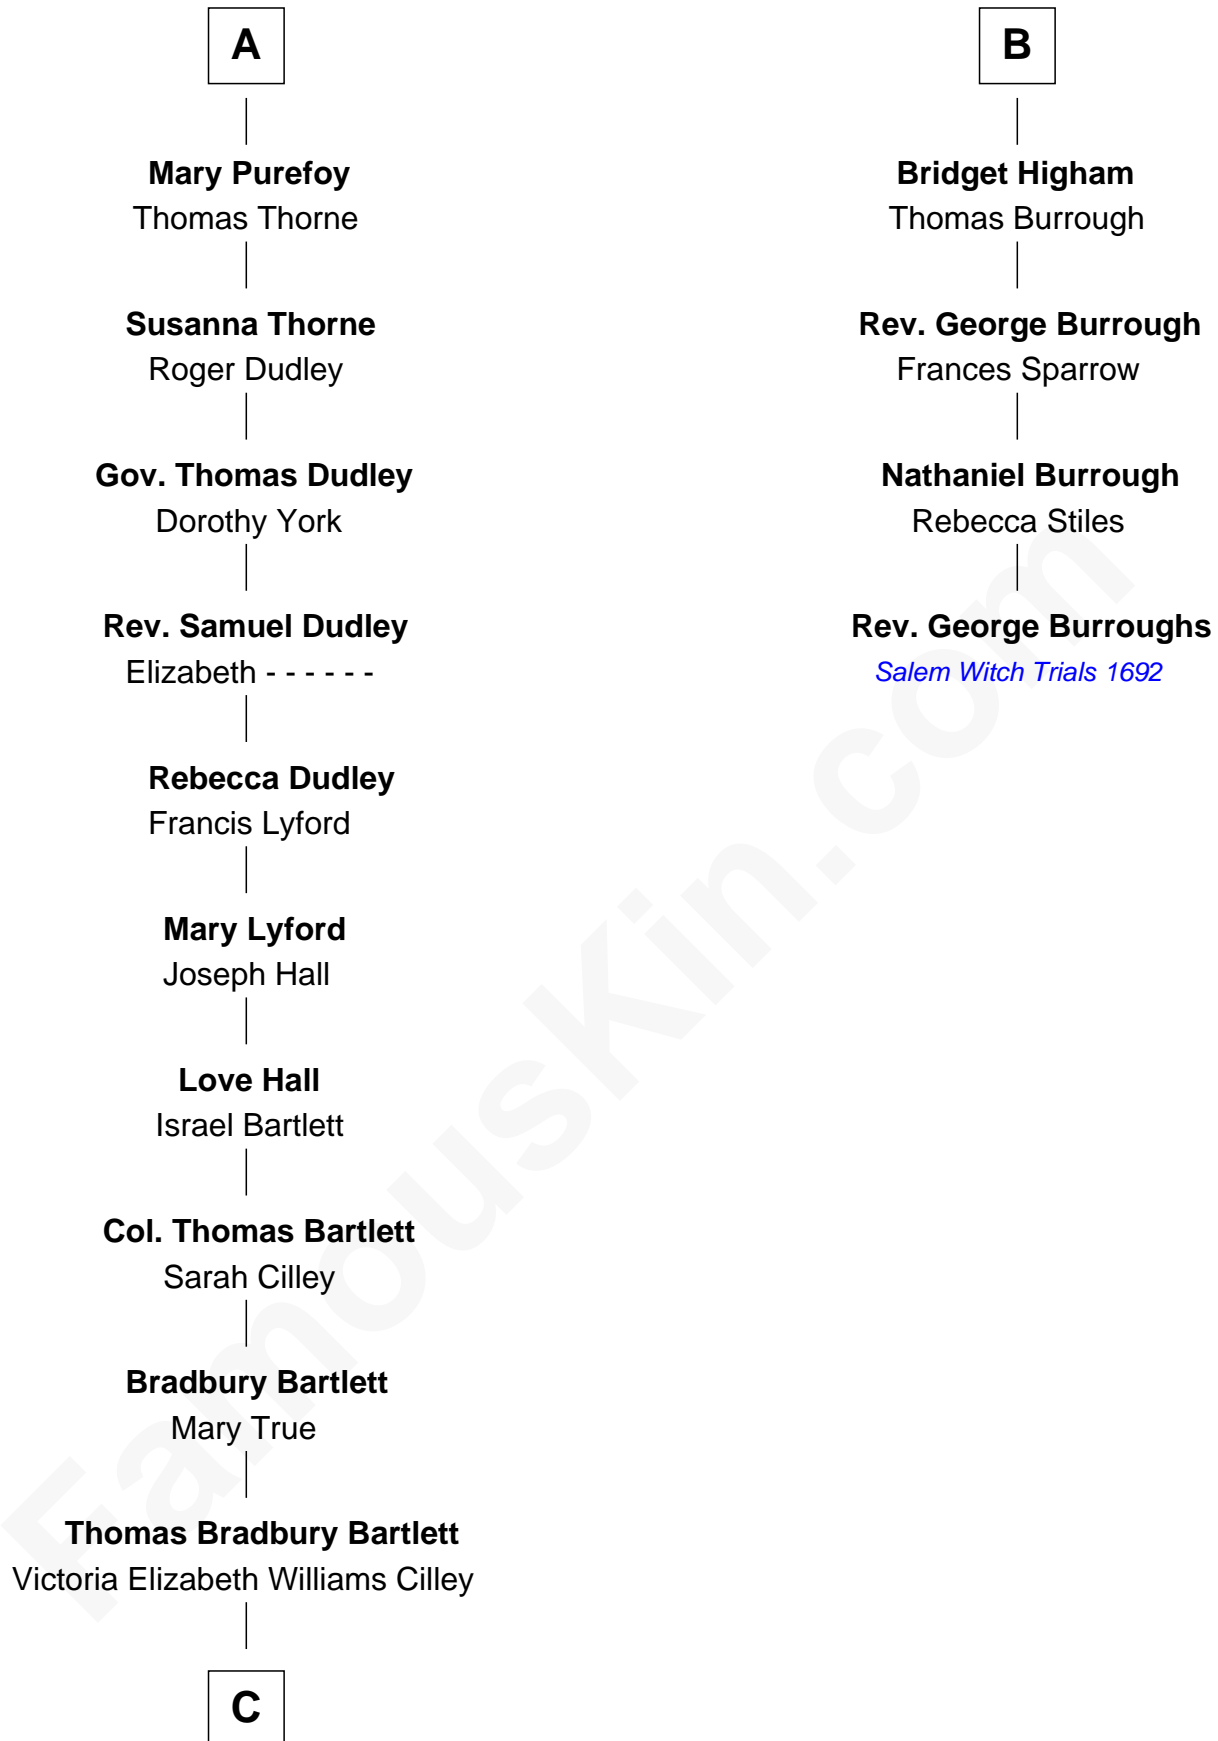

FamousKin.com
Relationship Chart of
Alan Shepard

Mercury and Apollo Astronaut

10th cousin 9 times removed of

Rev. George Burroughs

Executed for Witchcraft, Salem 1692

Sir John Howard

Alice de Bois

Joan Howard
Sir Peter de Brewes

Beatrice Brewes
Sir Hugh Shirley

Sir Ralph Shirley
Joan Basset

Beatrice Shirley
John Brome

Isabel Brome
John Denton

Alice Denton
Nicholas Purefoy

Edward Purefoy
Anne Fettiplace

A

Sir Robert Howard
Margaret de Scales

Sir John Howard
Alice Tendring

Henry Howard
Mary Hussey

Elizabeth Howard
Henry Wentworth

Margery Wentworth
Sir William Waldegrave

George Waldegrave
Anne Drury

Phyllis Waldegrave
Thomas Higham

B

C

—
Annie Elizabeth Bartlett
Frederick Johnson Shepard

—
Alan Bartlett Shepard
Pauline Renza Emerson

—
Alan Shepard
Mercury and Apollo Astronaut

FamousKin.com