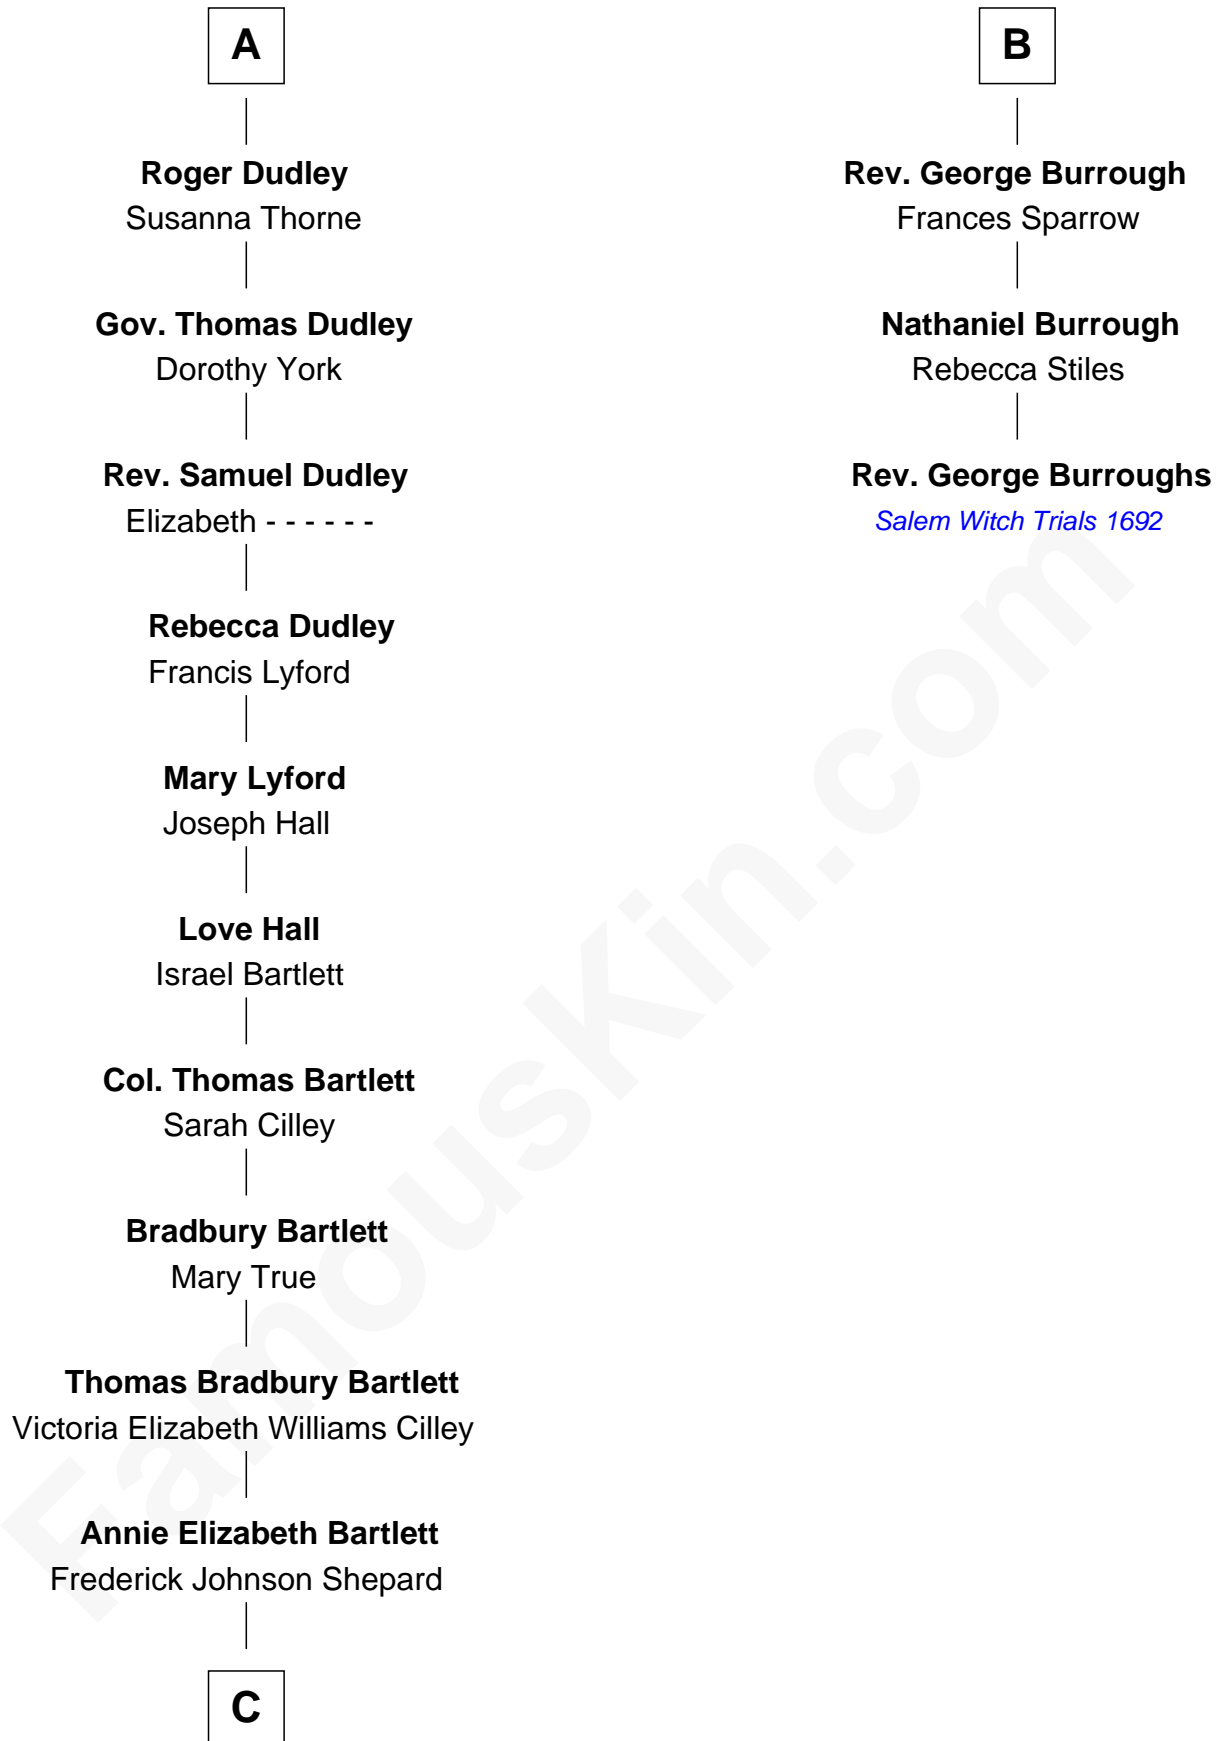

### Alan Shepard

*Mercury and Apollo Astronaut*

9th cousin 9 times removed of

**Sir Henry Dudley**

- - - - - Ashton

Probable

**A**

**Sir Philip le Despencer**

Elizabeth de Tibetot

**Margery Despencer**

Sir Roger Wentworth

**Henry Wentworth**

Elizabeth Howard

**Margery Wentworth**

Sir William Waldegrave

**George Waldegrave**

Anne Drury

**Phyllis Waldegrave**

Thomas Higham

**Bridget Higham**

Thomas Burrough

**B**

**C**

Alan Bartlett Shepard  
Pauline Renza Emerson

Alan Shepard  
*Mercury and Apollo Astronaut*

FamousKin.com