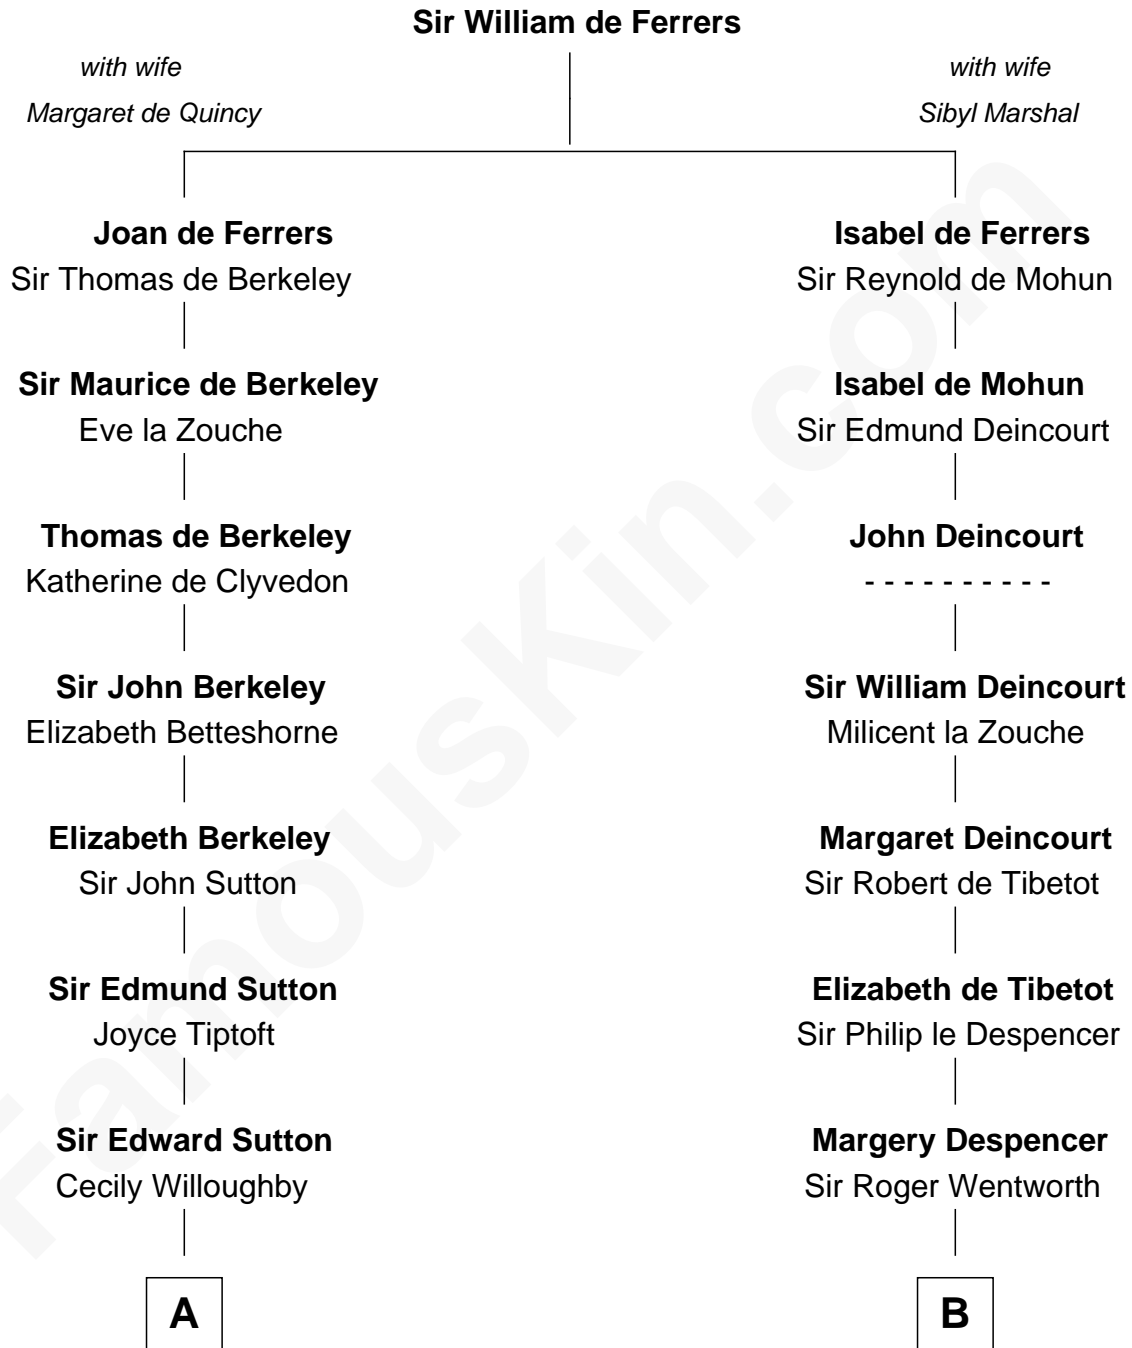

FamousKin.com

Relationship Chart of

Alan Shepard

Mercury and Apollo Astronaut

14th cousin 6 times removed of

Rev. George Burroughs

Executed for Witchcraft, Salem 1692

C

Thomas Bradbury Bartlett
Victoria Elizabeth Williams Cilley

Annie Elizabeth Bartlett
Frederick Johnson Shepard

Alan Bartlett Shepard
Pauline Renza Emerson

Alan Shepard
Mercury and Apollo Astronaut

FamousKin.com