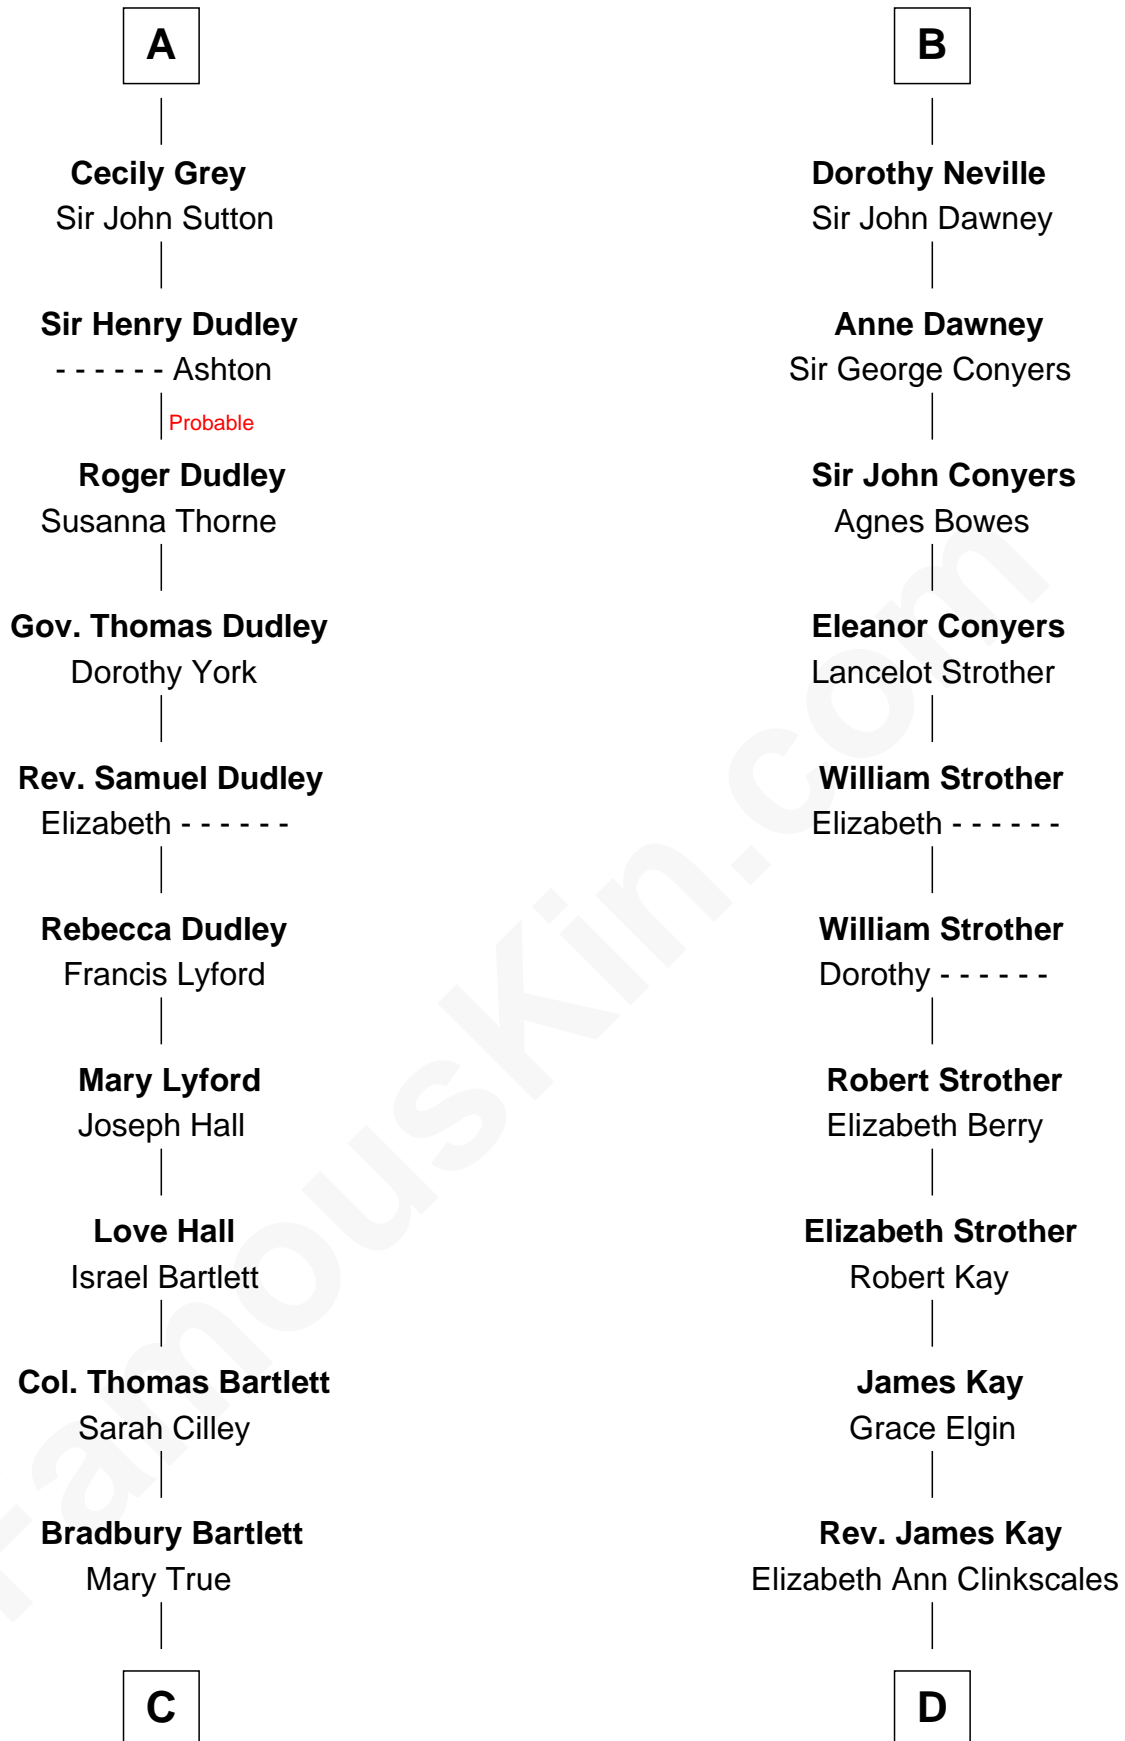

FamousKin.com Relationship Chart of

Alan Shepard

Mercury and Apollo Astronaut

20th cousin 1 time removed of

Jimmy Carter

39th U.S. President

Bartholomew de Badlesmere

Margaret de Clare

Sir William de Bohun

Humphrey de Bohun

Joan Fitzalan

Eleanor de Bohun

Sir Thomas Plantagenet

Anne Plantagenet

Sir William Bouchier

Sir John Bouchier

Margaret Berners

Joan Bouchier

Sir Henry Neville

Sir Richard Neville

Anne Stafford

B

C

Thomas Bradbury Bartlett
Victoria Elizabeth Williams Cilley

Annie Elizabeth Bartlett
Frederick Johnson Shepard

Alan Bartlett Shepard
Pauline Renza Emerson

Alan Shepard
Mercury and Apollo Astronaut

D

Mary Kay
John Pratt

James E. Pratt
Sophronia C. Cowan

Nina Pratt
William Archibald Carter