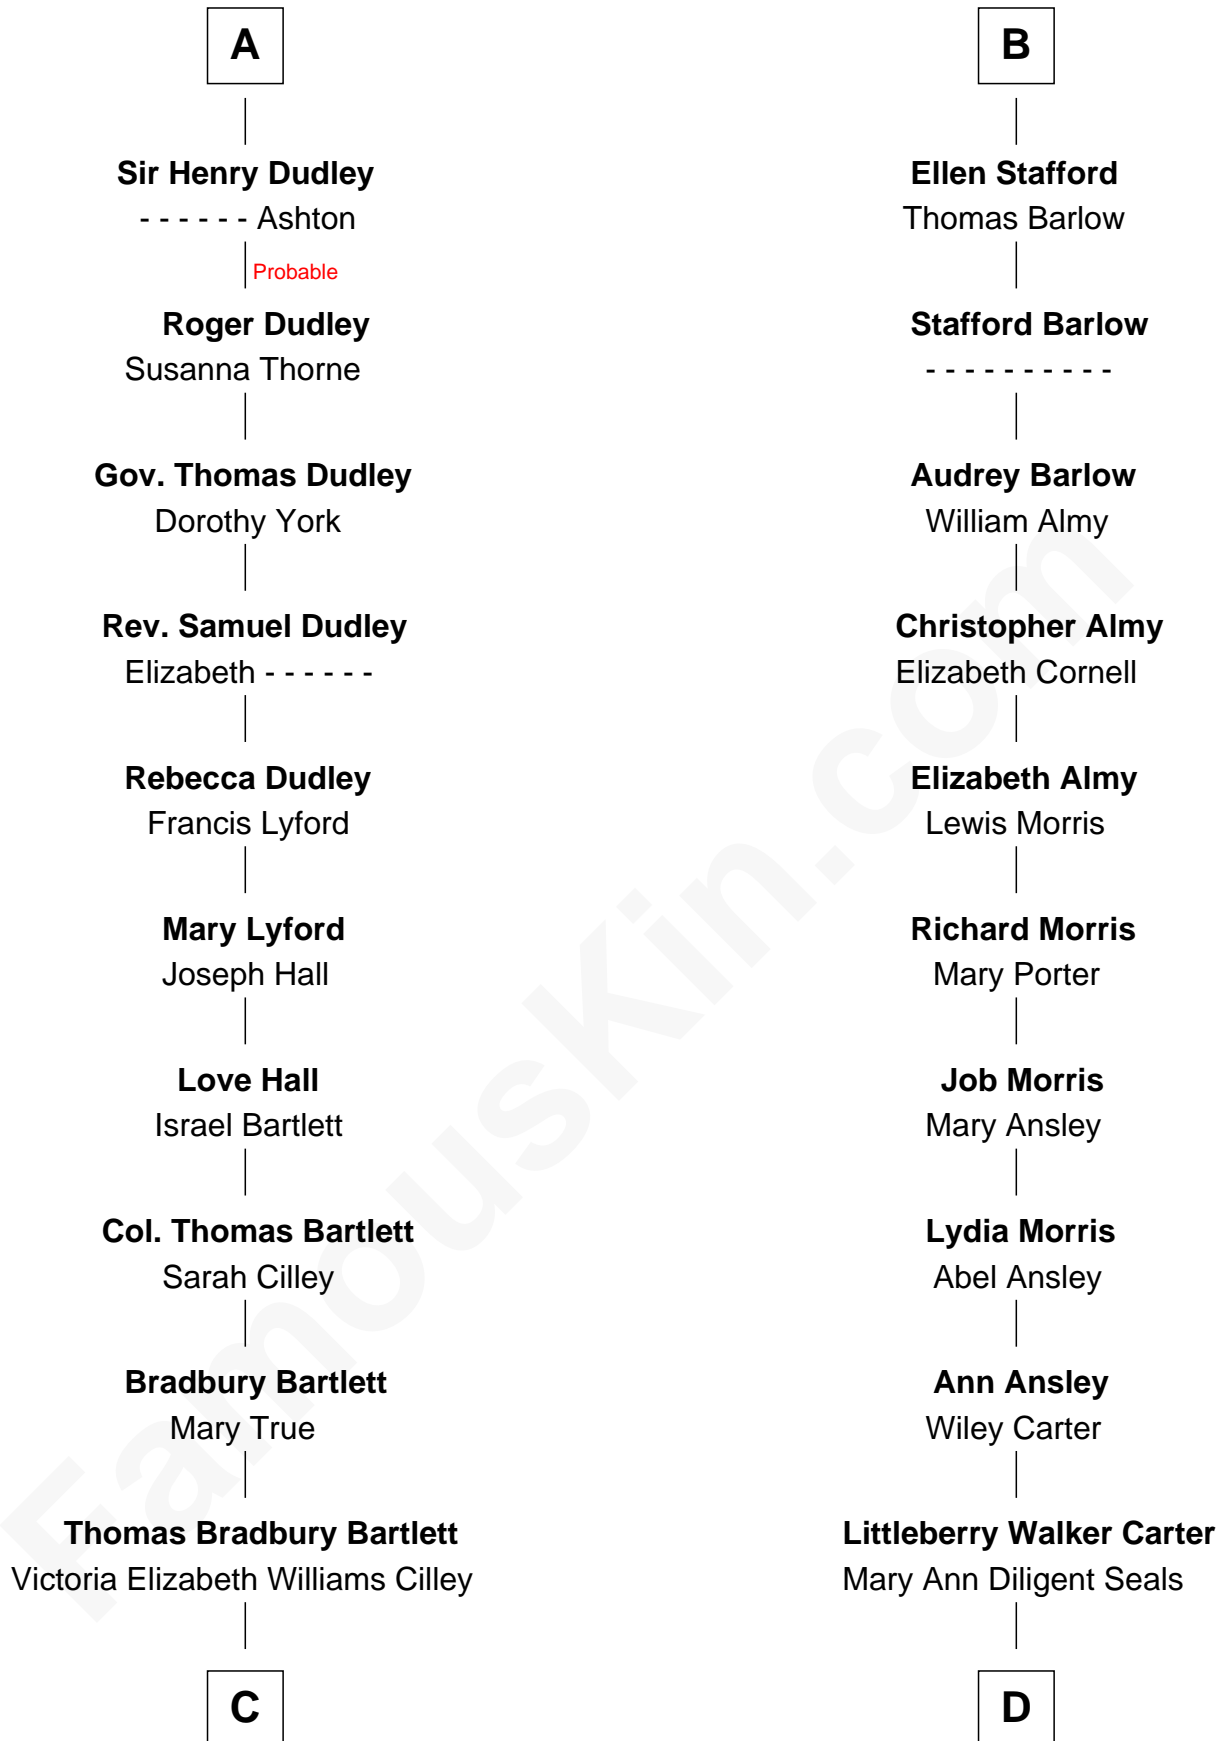

# FamousKin.com Relationship Chart of

**Alan Shepard**

*Mercury and Apollo Astronaut*

19th cousin of

**Jimmy Carter**

*39th U.S. President*

**Ralph de Stafford**

*with wife  
Margaret de Audley*

Eleanor Aylesbury

**William Bonville**

Katherine Neville

**Humphrey Stafford**

Katherine Fray

**Cecily Bonville**

Thomas Grey

**Sir Humphrey Stafford**

Margaret Fogge

**Cecily Grey**

Sir John Sutton

**Sir Humphrey Stafford**

Margaret Tame

**A**

**B**

**C**

**Annie Elizabeth Bartlett**  
Frederick Johnson Shepard

**Alan Bartlett Shepard**  
Pauline Renza Emerson

**Alan Shepard**  
*Mercury and Apollo Astronaut*

**D**

**William Archibald Carter**  
Nina Pratt