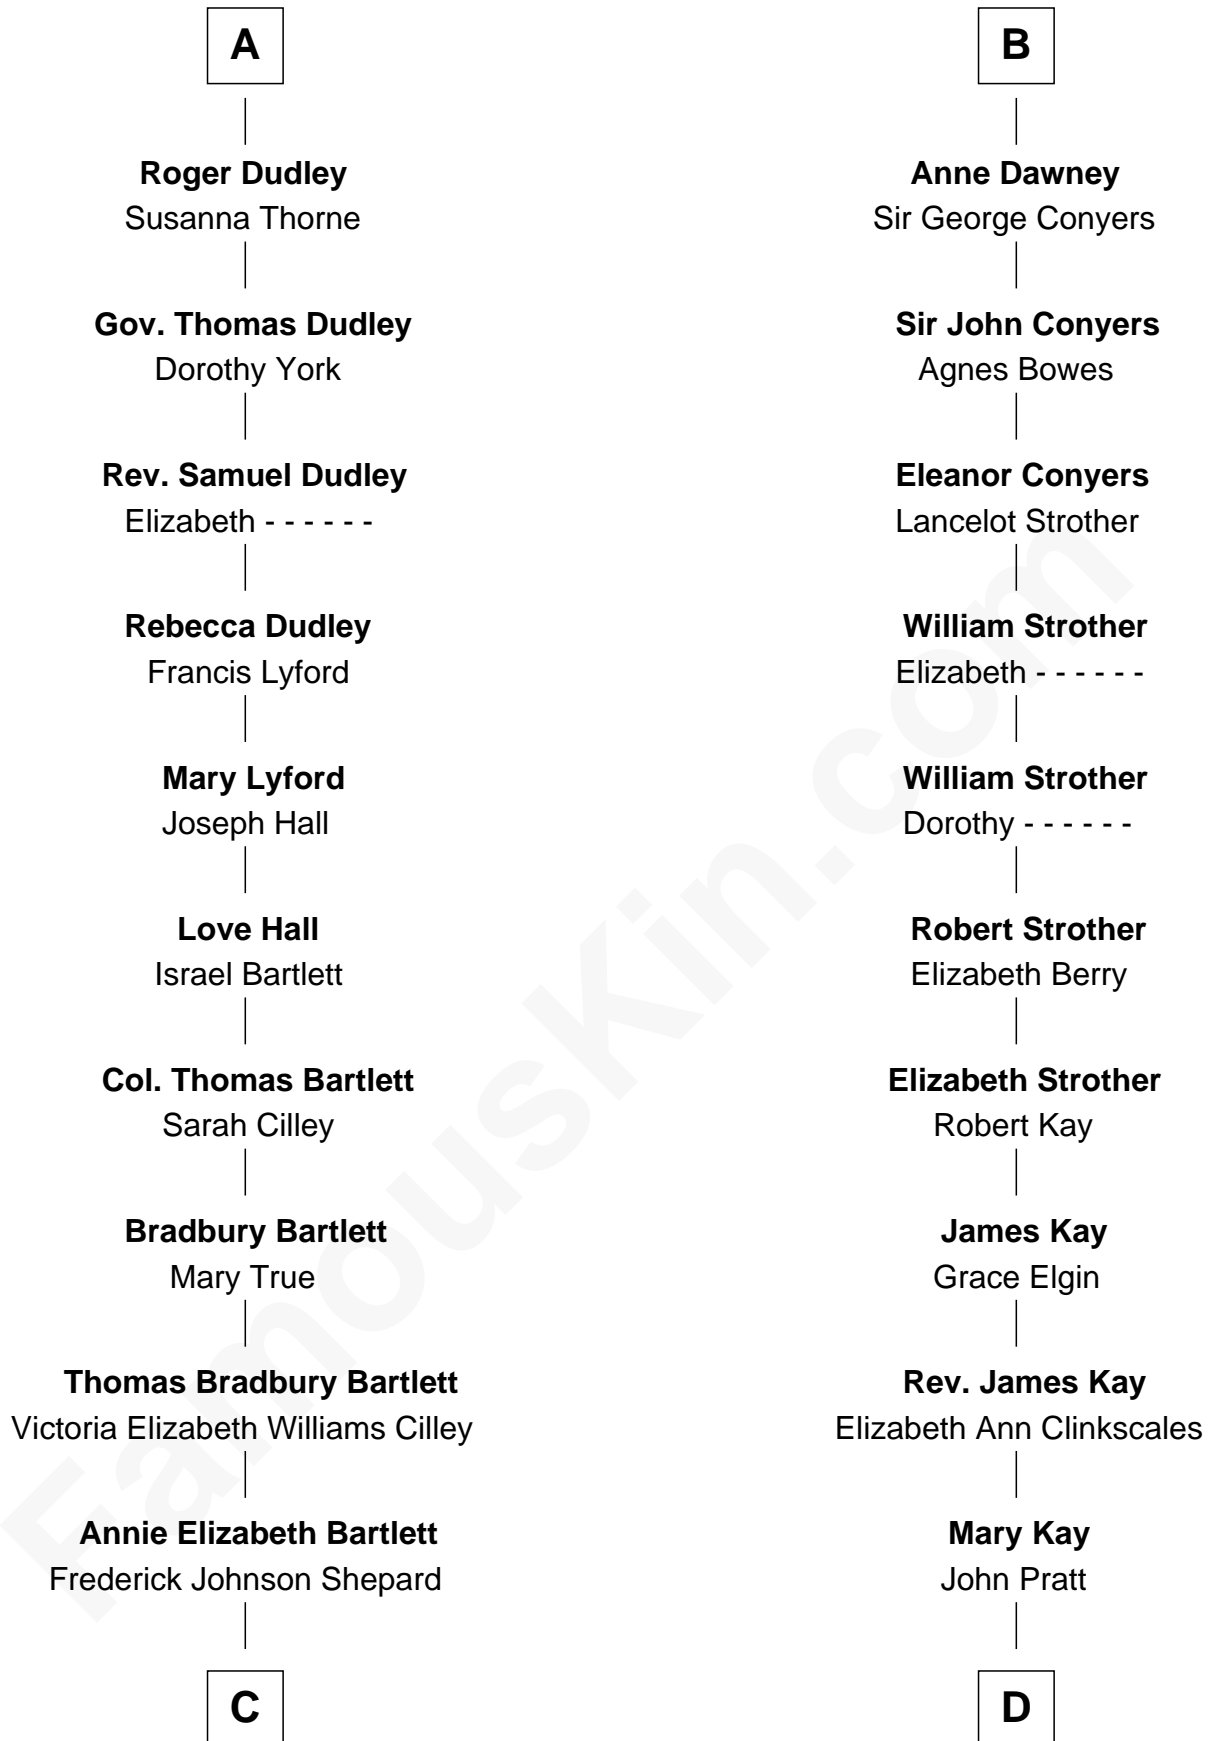

FamousKin.com

Relationship Chart of

Alan Shepard

Mercury and Apollo Astronaut

18th cousin 2 times removed of

Jimmy Carter
39th U.S. President

Richard Fitzalan
Eleanor Plantagenet

Alice Fitzalan
Sir Thomas de Holand

Joan Fitzalan
Humphrey de Bohun

Eleanor de Bohun
Sir Thomas Plantagenet

Anne Plantagenet
Sir William Bouchier

Sir John Bouchier
Margaret Berners

Joan Bouchier
Sir Henry Neville

Sir Richard Neville
Anne Stafford

Dorothy Neville
Sir John Dawney

B

C

Alan Bartlett Shepard
Pauline Renza Emerson

Alan Shepard
Mercury and Apollo Astronaut

D

James E. Pratt
Sophronia C. Cowan

Nina Pratt
William Archibald Carter