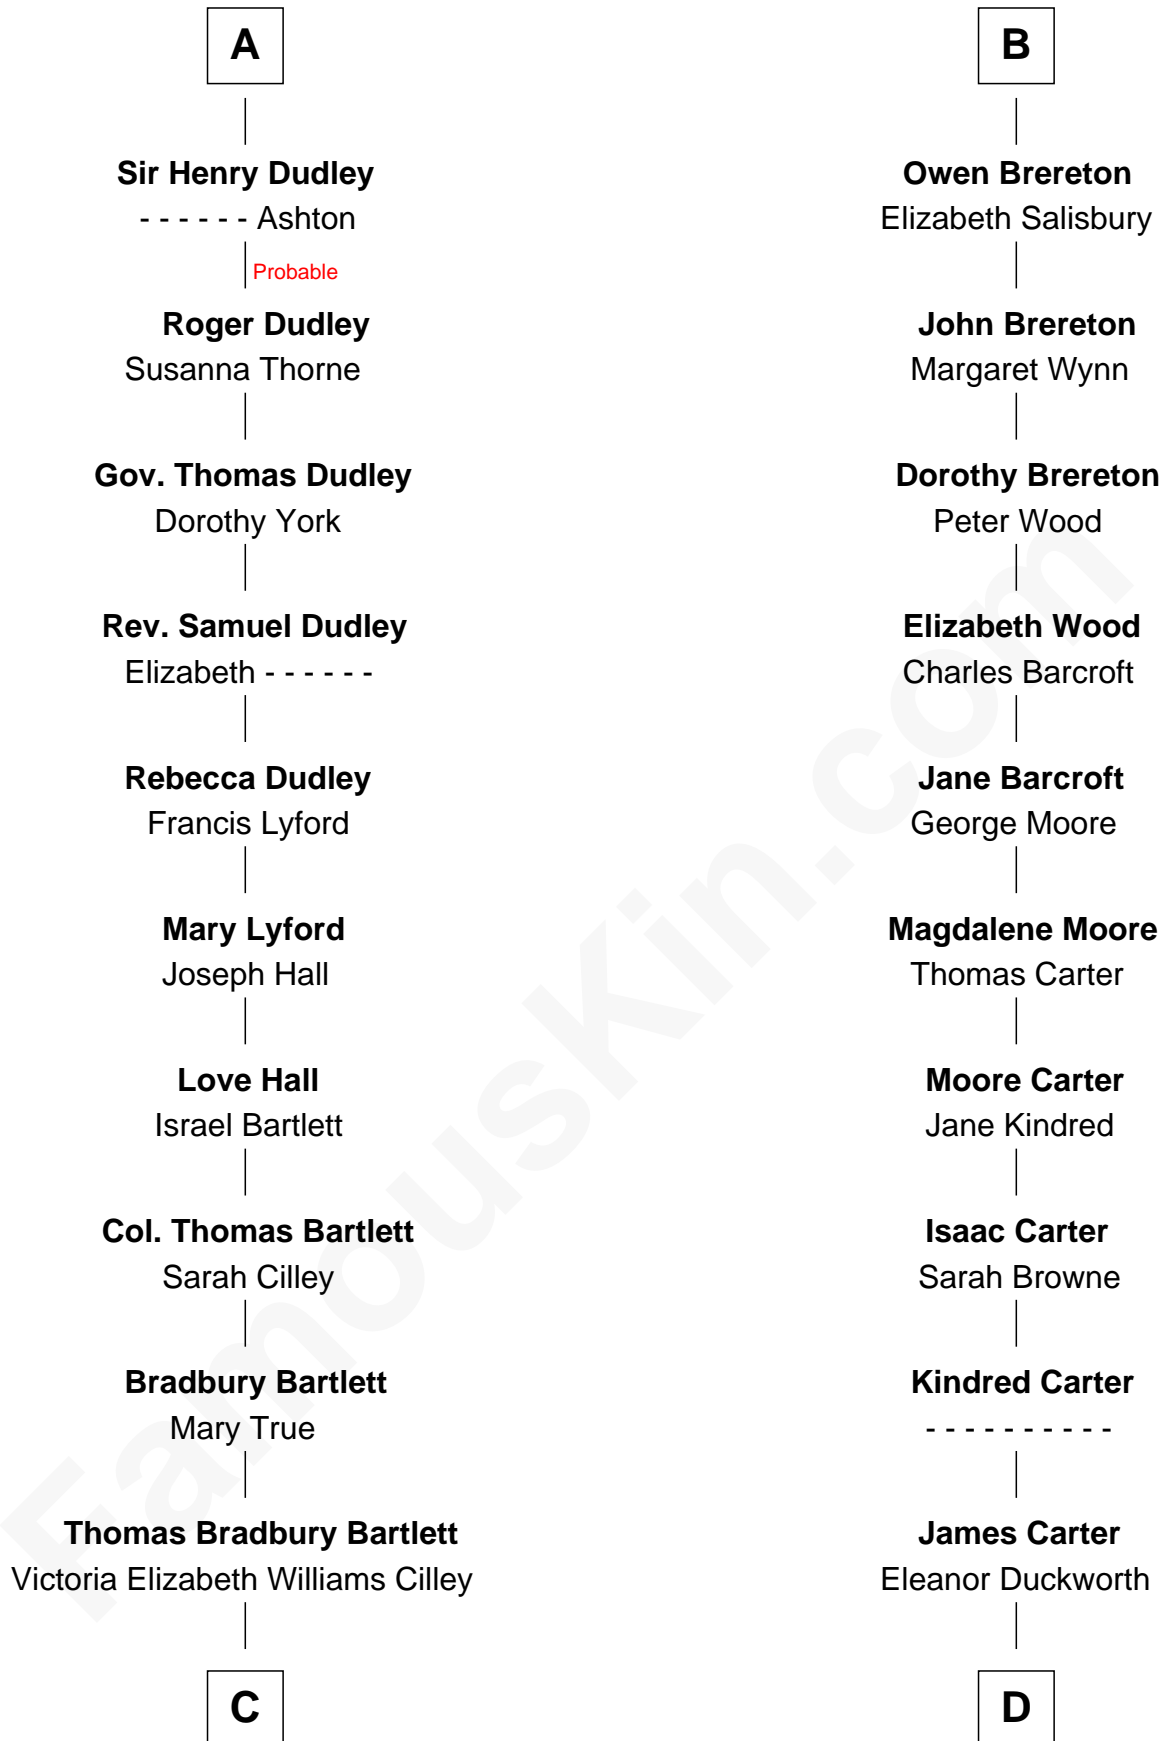

FamousKin.com Relationship Chart of

Alan Shepard

Mercury and Apollo Astronaut

19th cousin 2 times removed of

Jimmy Carter

39th U.S. President

Sir Robert de Holland

Maude la Zouche

C

Annie Elizabeth Bartlett
Frederick Johnson Shepard

Alan Bartlett Shepard
Pauline Renza Emerson

Alan Shepard
Mercury and Apollo Astronaut

D

Wiley Carter
Ann Ansley

Littleberry Walker Carter
Mary Ann Diligent Seals

William Archibald Carter
Nina Pratt

Earl Carter
Lillian Gordy

Jimmy Carter
39th U.S. President

FamousKin.com