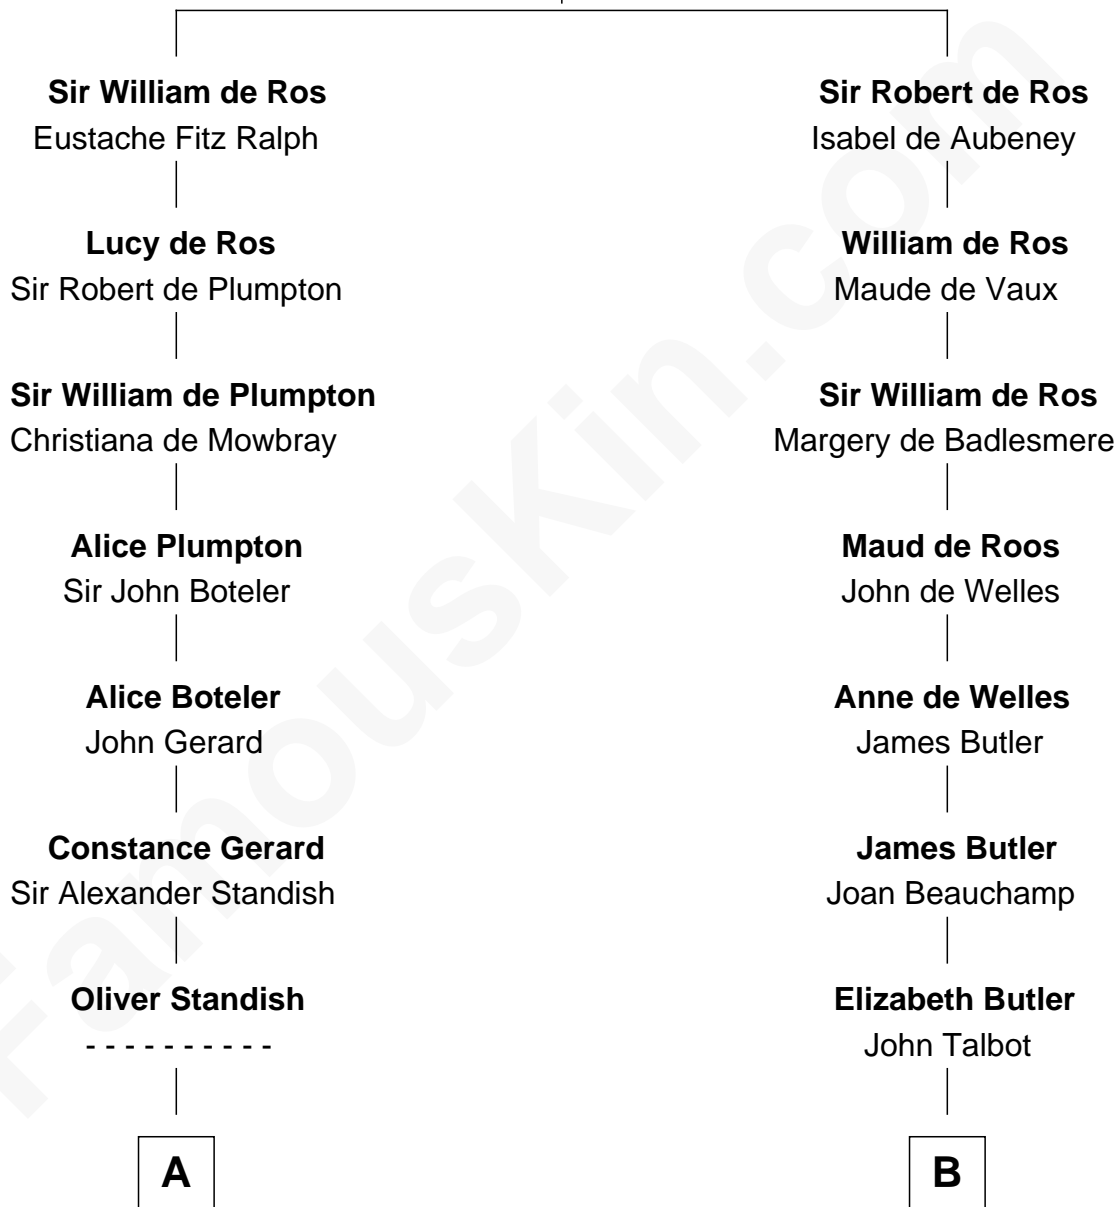

FamousKin.com Relationship Chart of

Alan Shepard

Mercury and Apollo Astronaut

21st cousin of

Sir Winston Churchill

Prime Minister of the United Kingdom

Sir William de Ros

Lucy FitzPiers