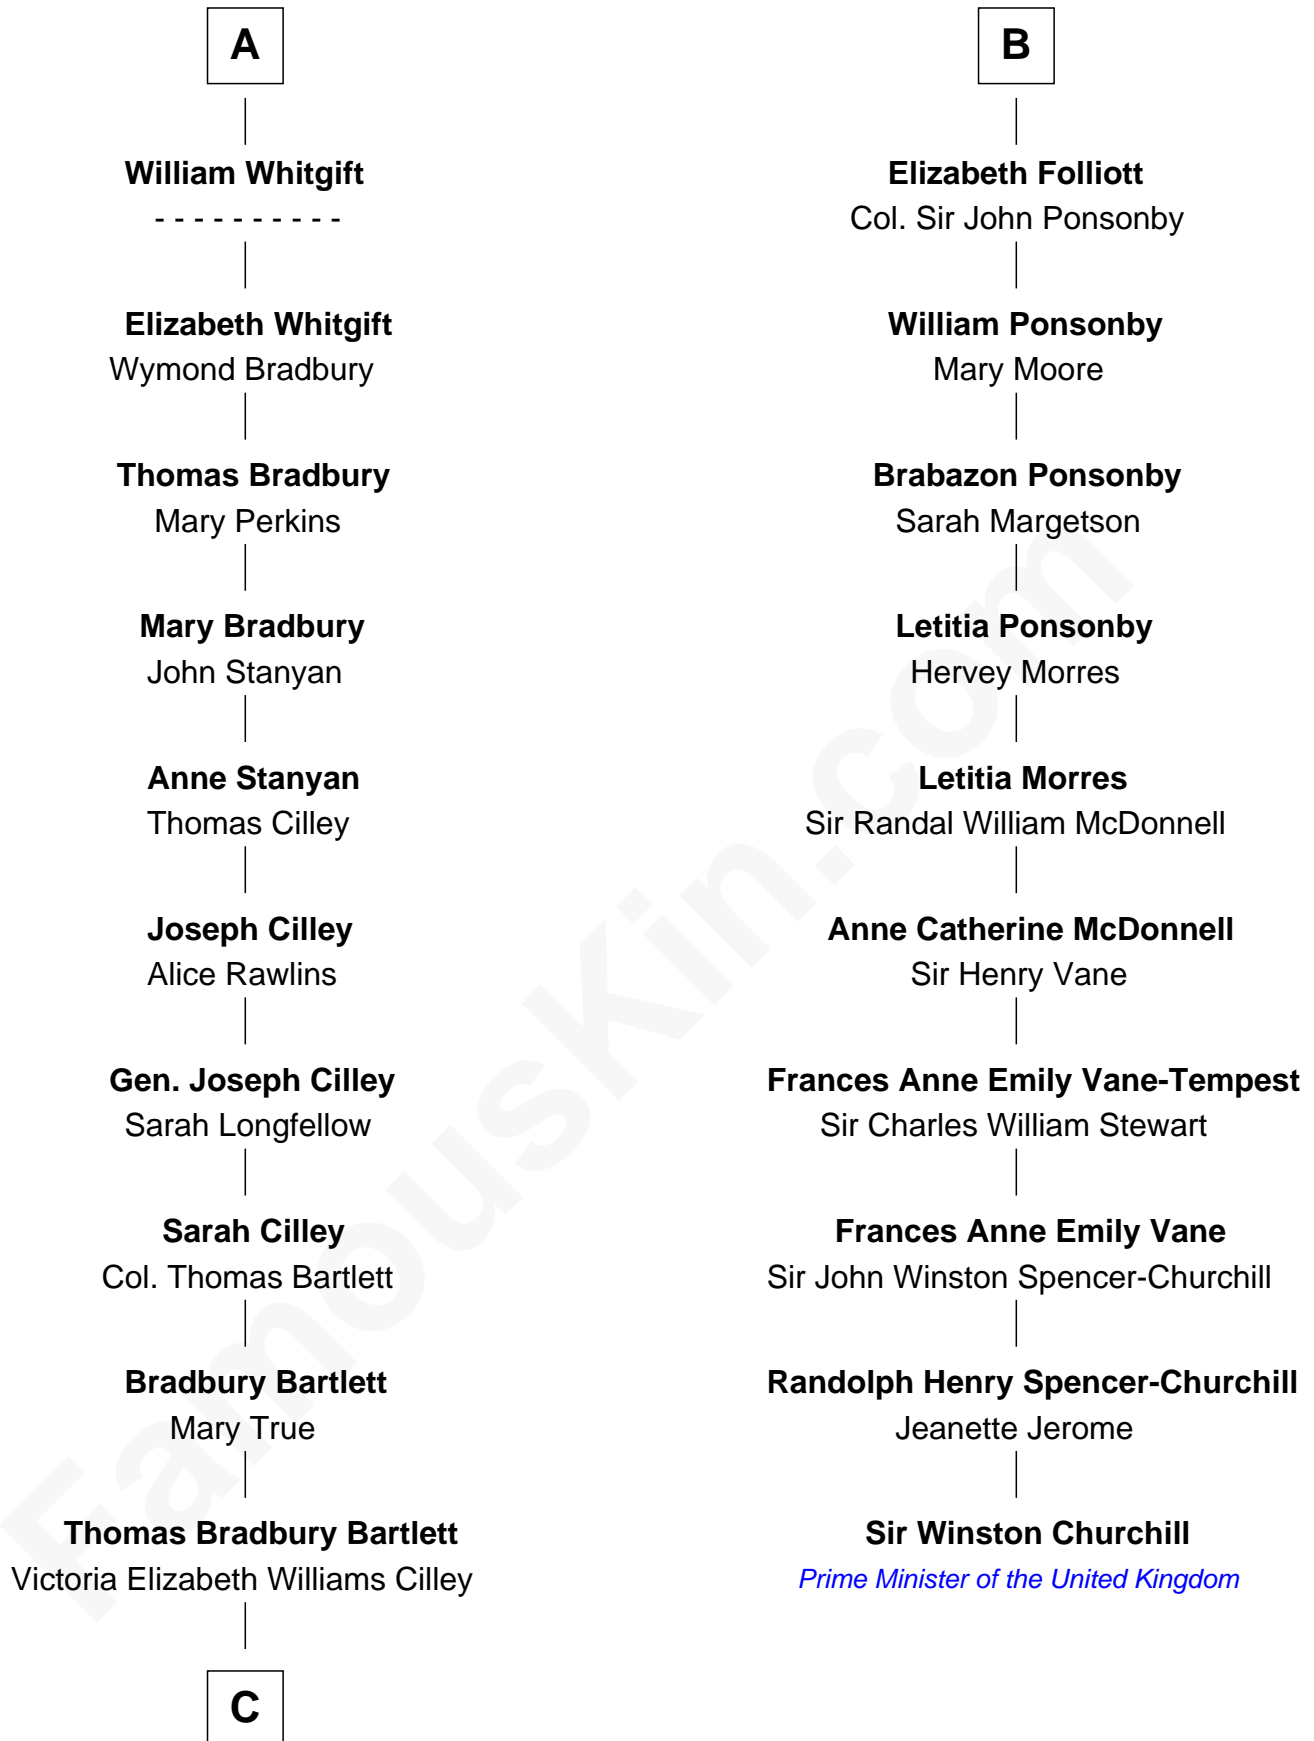

FamousKin.com

Relationship Chart of

Alan Shepard

Mercury and Apollo Astronaut

16th cousin 3 times removed of

Sir Winston Churchill

Prime Minister of the United Kingdom

C

—
Annie Elizabeth Bartlett
Frederick Johnson Shepard

—
Alan Bartlett Shepard
Pauline Renza Emerson

—
Alan Shepard
Mercury and Apollo Astronaut

FamousKin.com