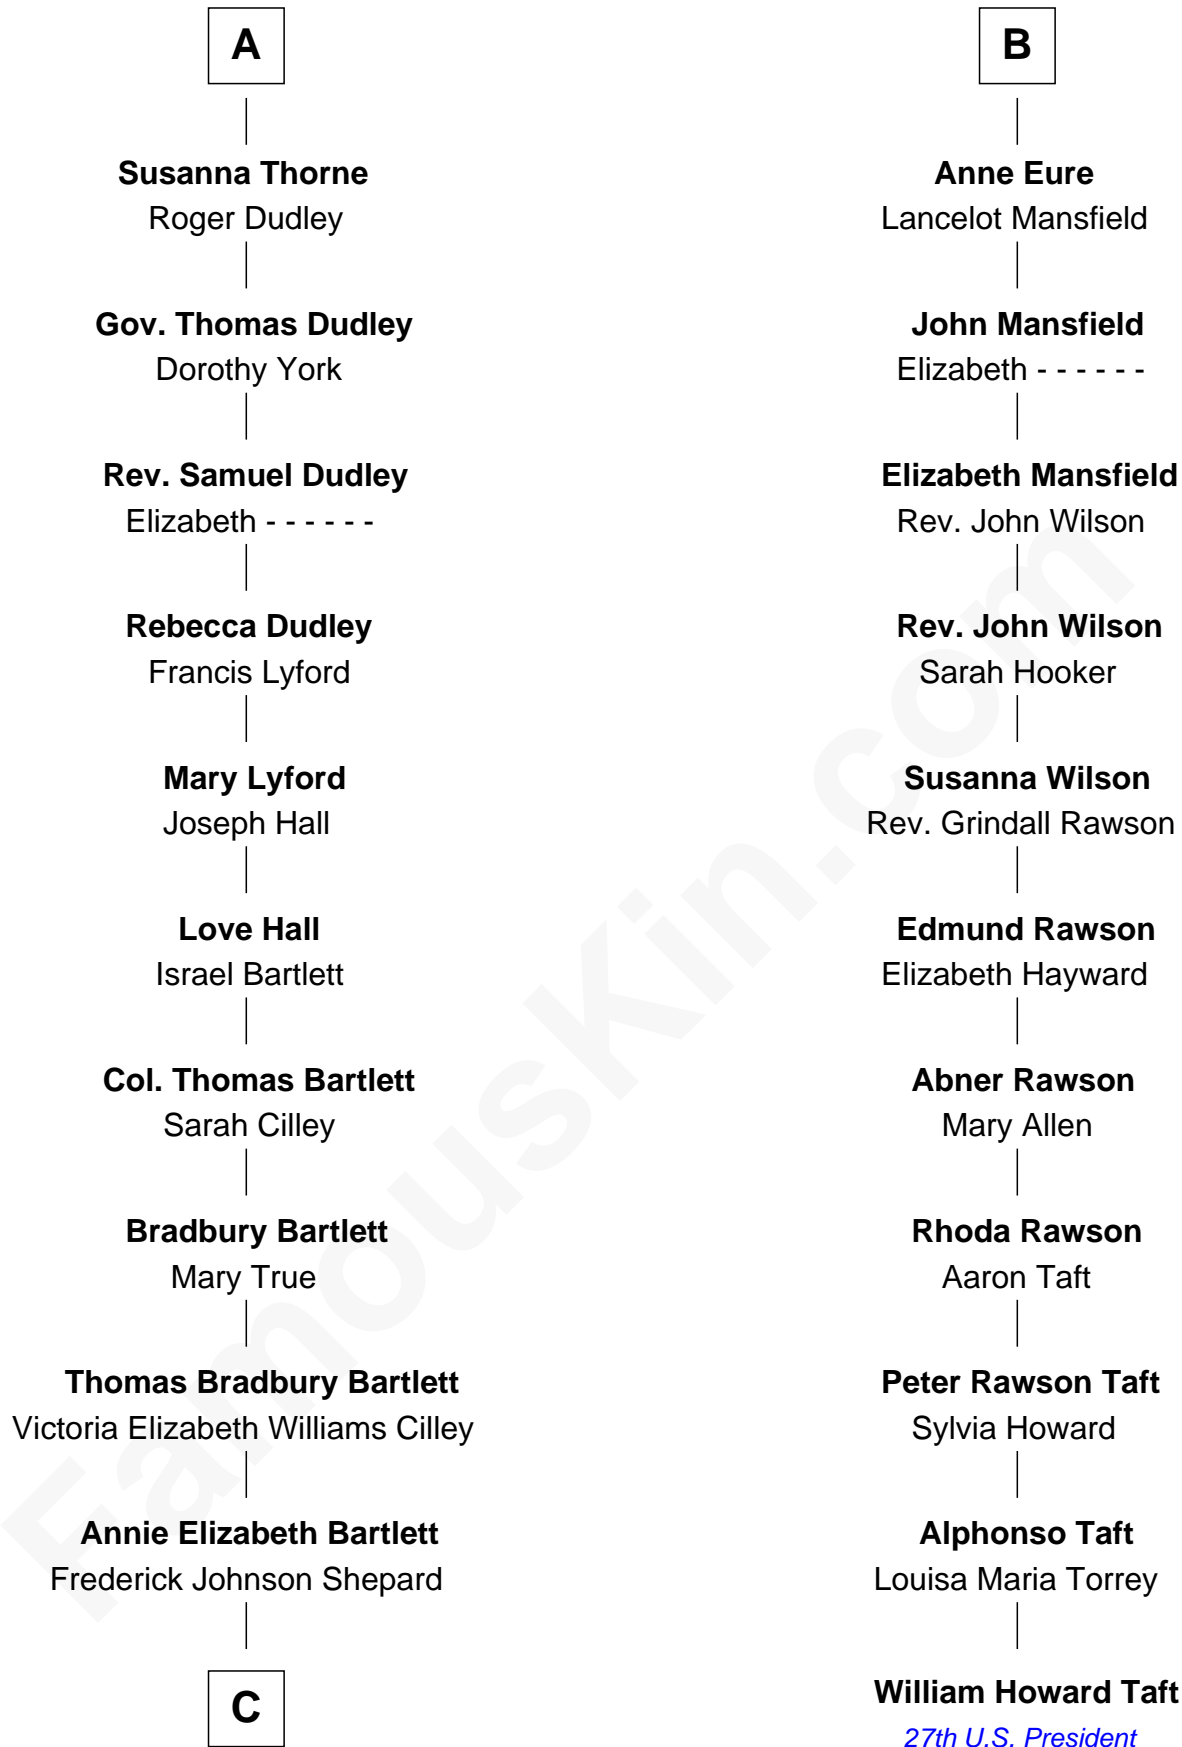

# FamousKin.com Relationship Chart of

**Alan Shepard**

*Mercury and Apollo Astronaut*

17th cousin 1 time removed of

**William Howard Taft**

*27th U.S. President*

**Sir John Grey**

Avice Marmion

**C**

—  
**Alan Bartlett Shepard**  
Pauline Renza Emerson

—  
**Alan Shepard**  
*Mercury and Apollo Astronaut*

FamousKin.com