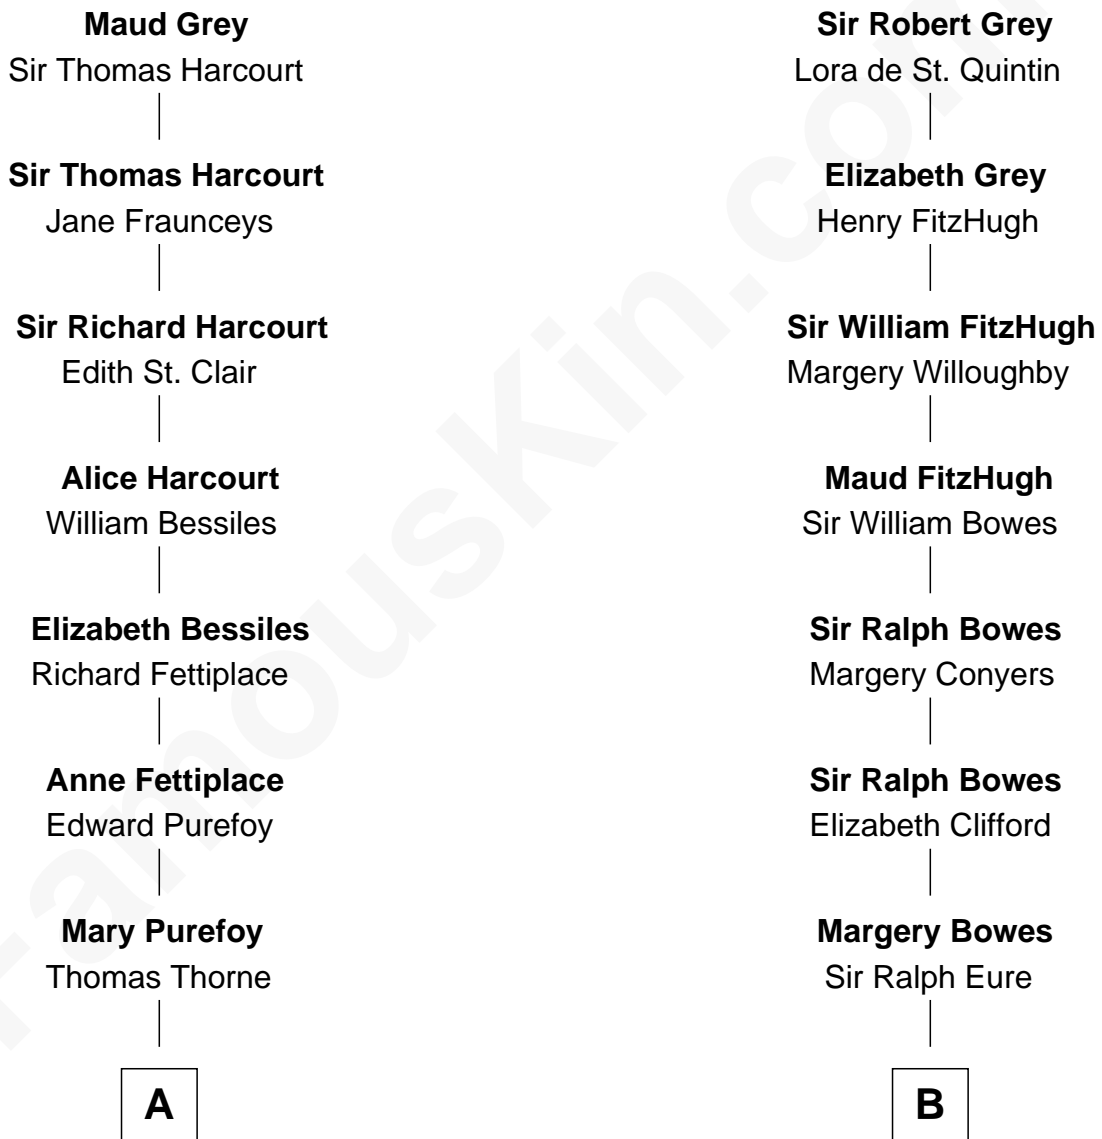

# FamousKin.com Relationship Chart of

**Alan Shepard**

*Mercury and Apollo Astronaut*

17th cousin 1 time removed of

**William Howard Taft**

*27th U.S. President*

**Sir John Grey**

Avice Marmion

**C**

—  
**Alan Bartlett Shepard**  
Pauline Renza Emerson

—  
**Alan Shepard**  
*Mercury and Apollo Astronaut*

FamousKin.com