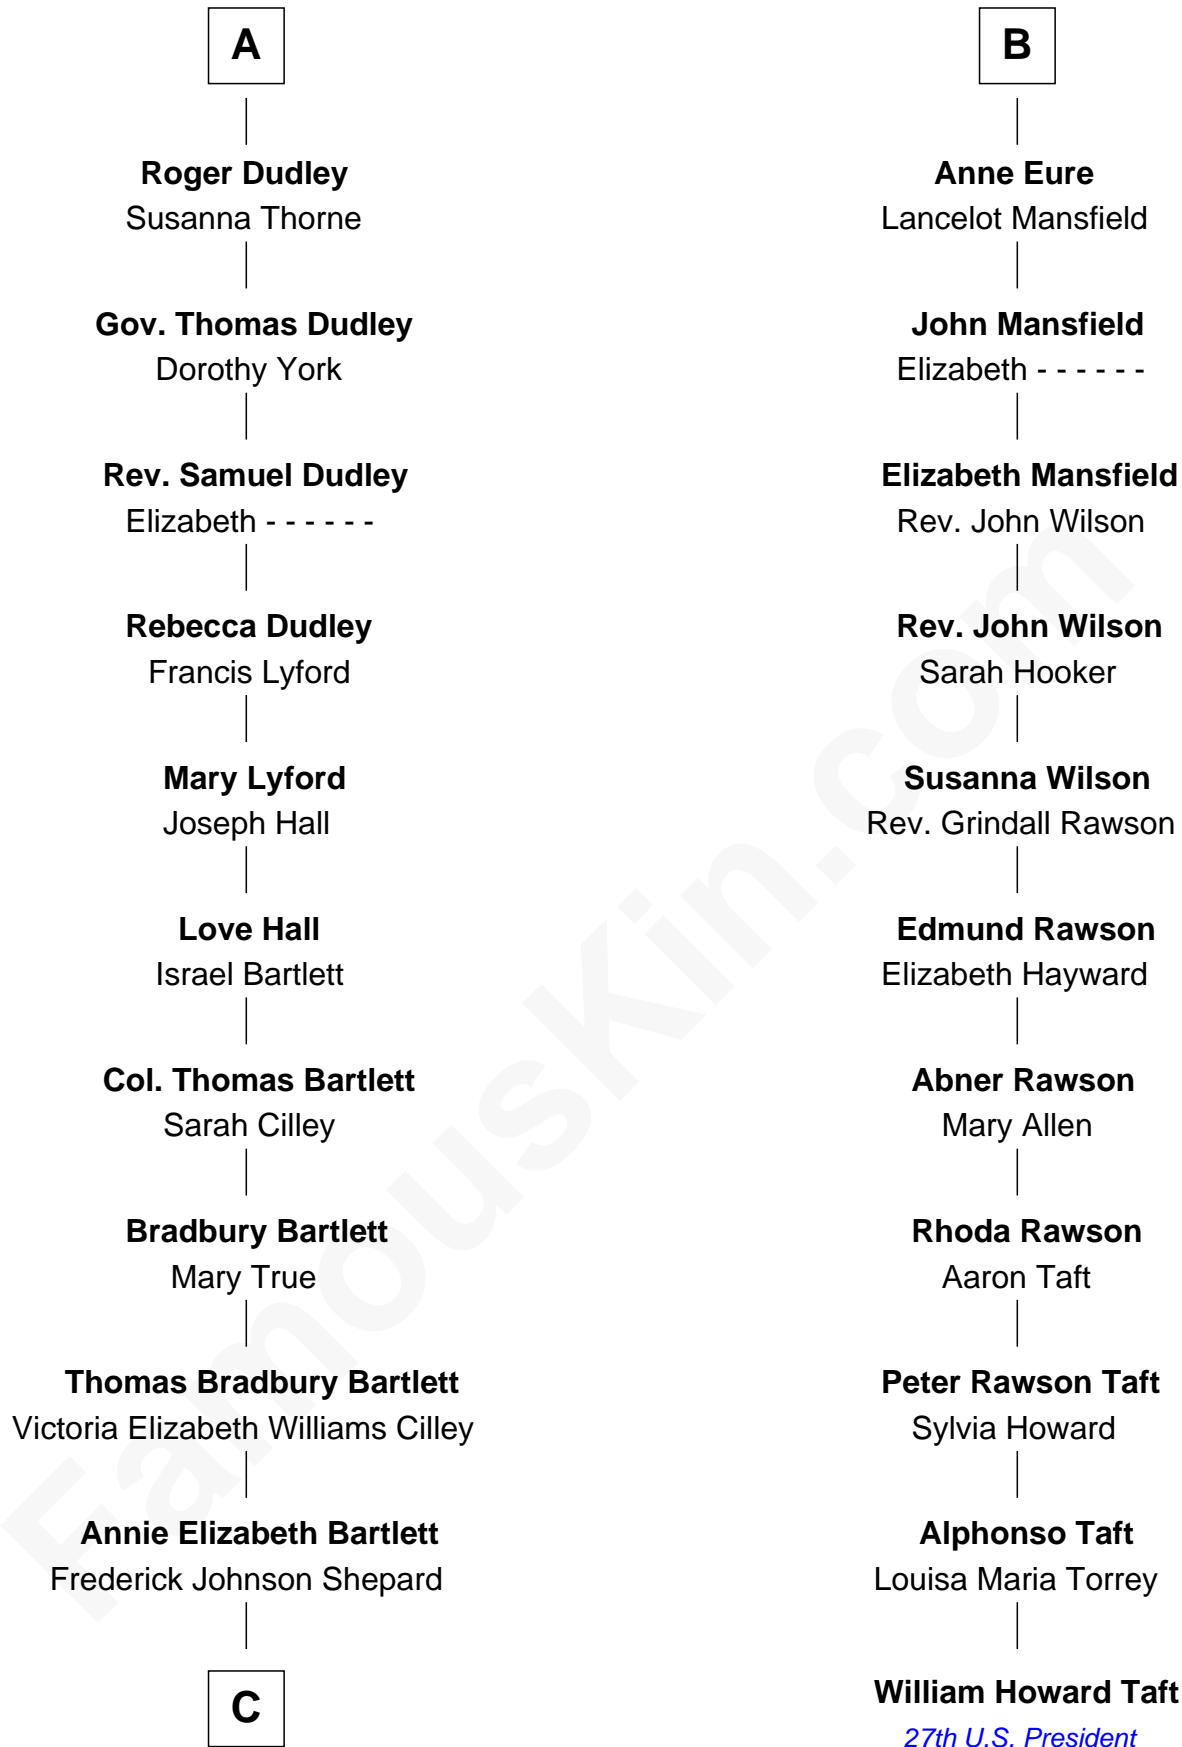

FamousKin.com

Relationship Chart of

Alan Shepard

Mercury and Apollo Astronaut

17th cousin 1 time removed of

William Howard Taft

27th U.S. President

Sir Philip le Despencer

Joyce Tiptoft

Sir Edward Sutton

Cecily Willoughby

Sir John Sutton

Cecily Grey

Sir Henry Dudley

- - - - - Ashton

Probable

Sir William Eure

Sir Ralph Eure

Muriel Hastings

Sir William Eure

Elizabeth Willoughby

Sir Ralph Eure

Margery Bowes

B

C

—
Alan Bartlett Shepard
Pauline Renza Emerson

—
Alan Shepard
Mercury and Apollo Astronaut

FamousKin.com