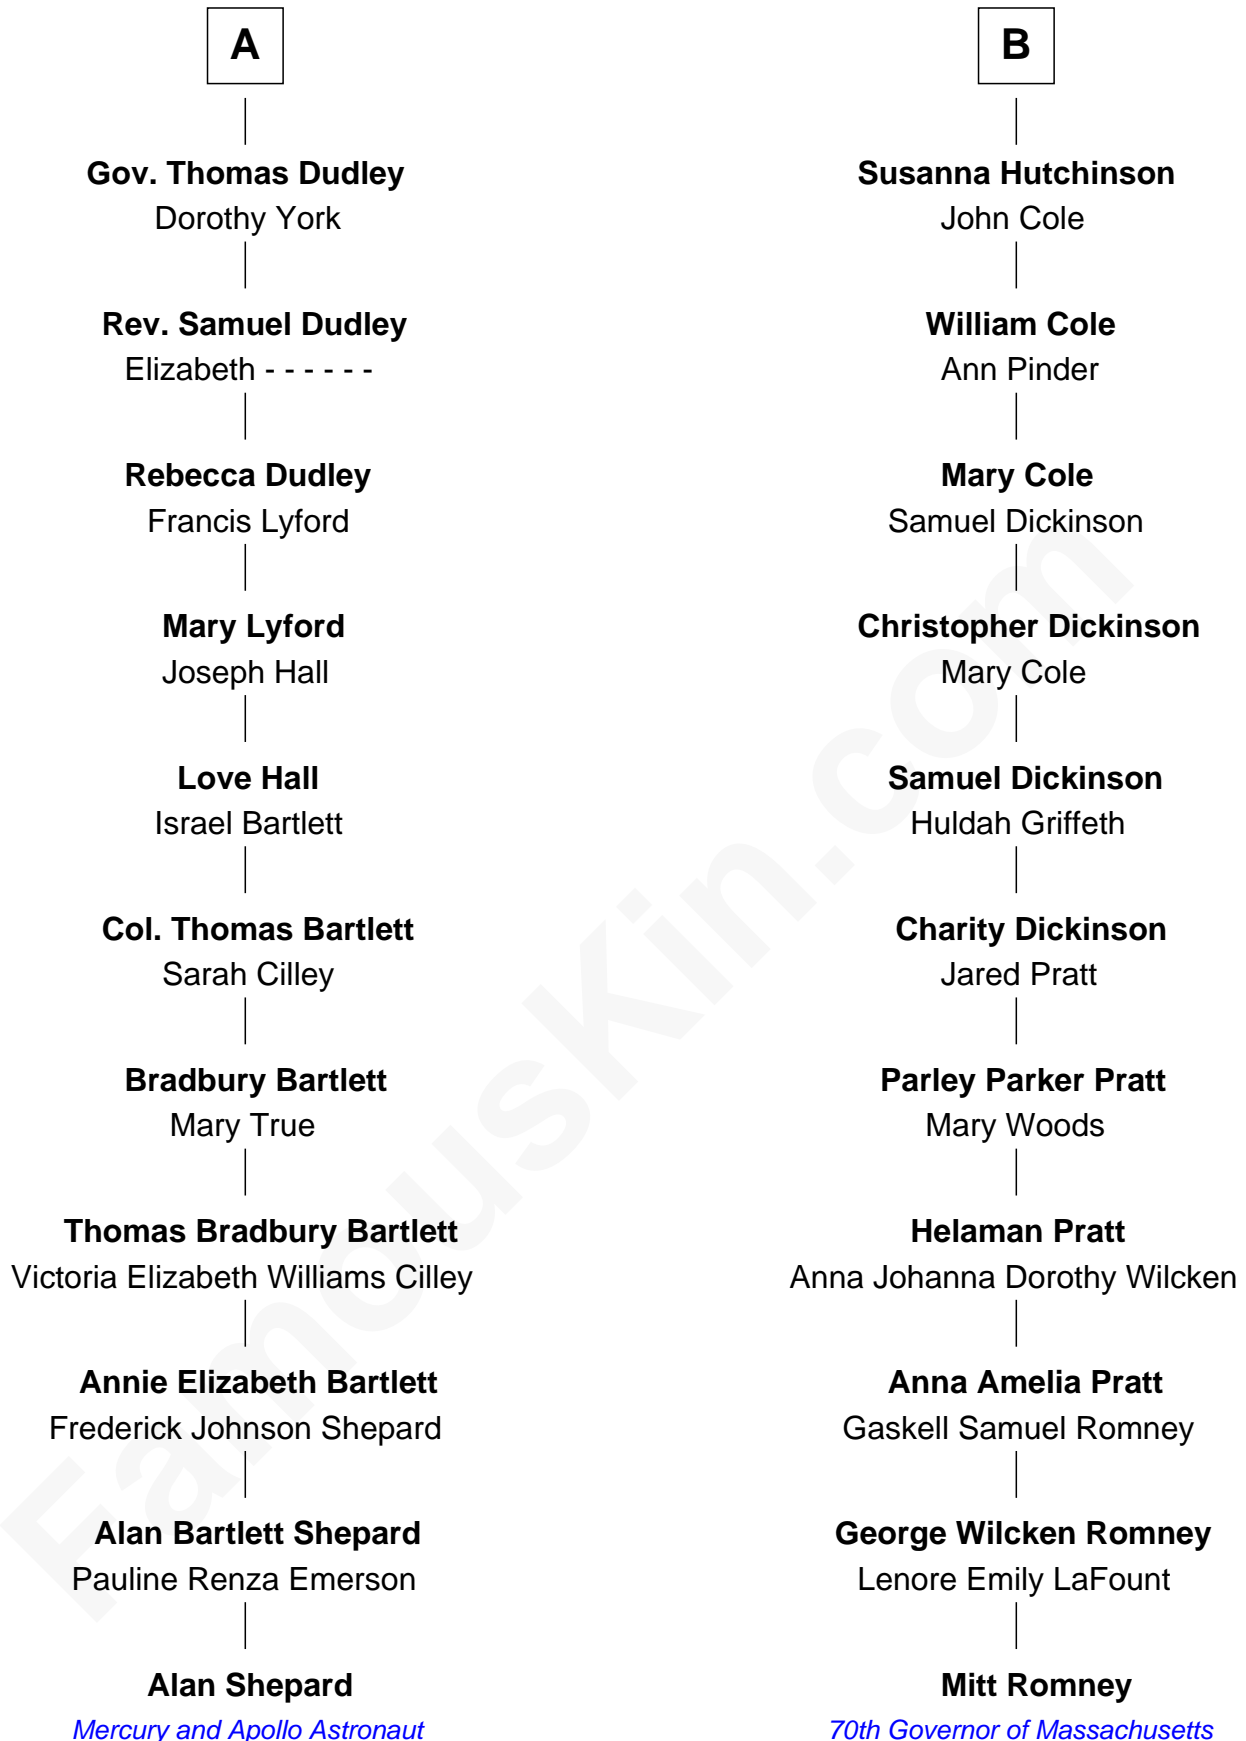

# FamousKin.com Relationship Chart of

**Alan Shepard**

*Mercury and Apollo Astronaut*

17th cousin of

**Mitt Romney**

*70th Governor of Massachusetts*

**Sir Walter Blount**

Sancha de Ayala

**Sir John Sutton**

Cecily Grey

**Sir Henry Dudley**

----- Ashton

Probable

**Roger Dudley**

Susanna Thorne

**A**

**Sir Thomas Blount**

Margaret de Gresley

**Sir Thomas Blount**

Agnes Hawley

**Anne Blount**

William Marbury

**Robert Marbury**

Katherine Williamson

**William Marbury**

Agnes Lenton

**Rev. Francis Marbury**

Bridget Dryden

**Anne Marbury**

William Hutchinson

**B**

Mitt Romney photo by [Gage Skidmore](#) (CC BY-SA 3.0)