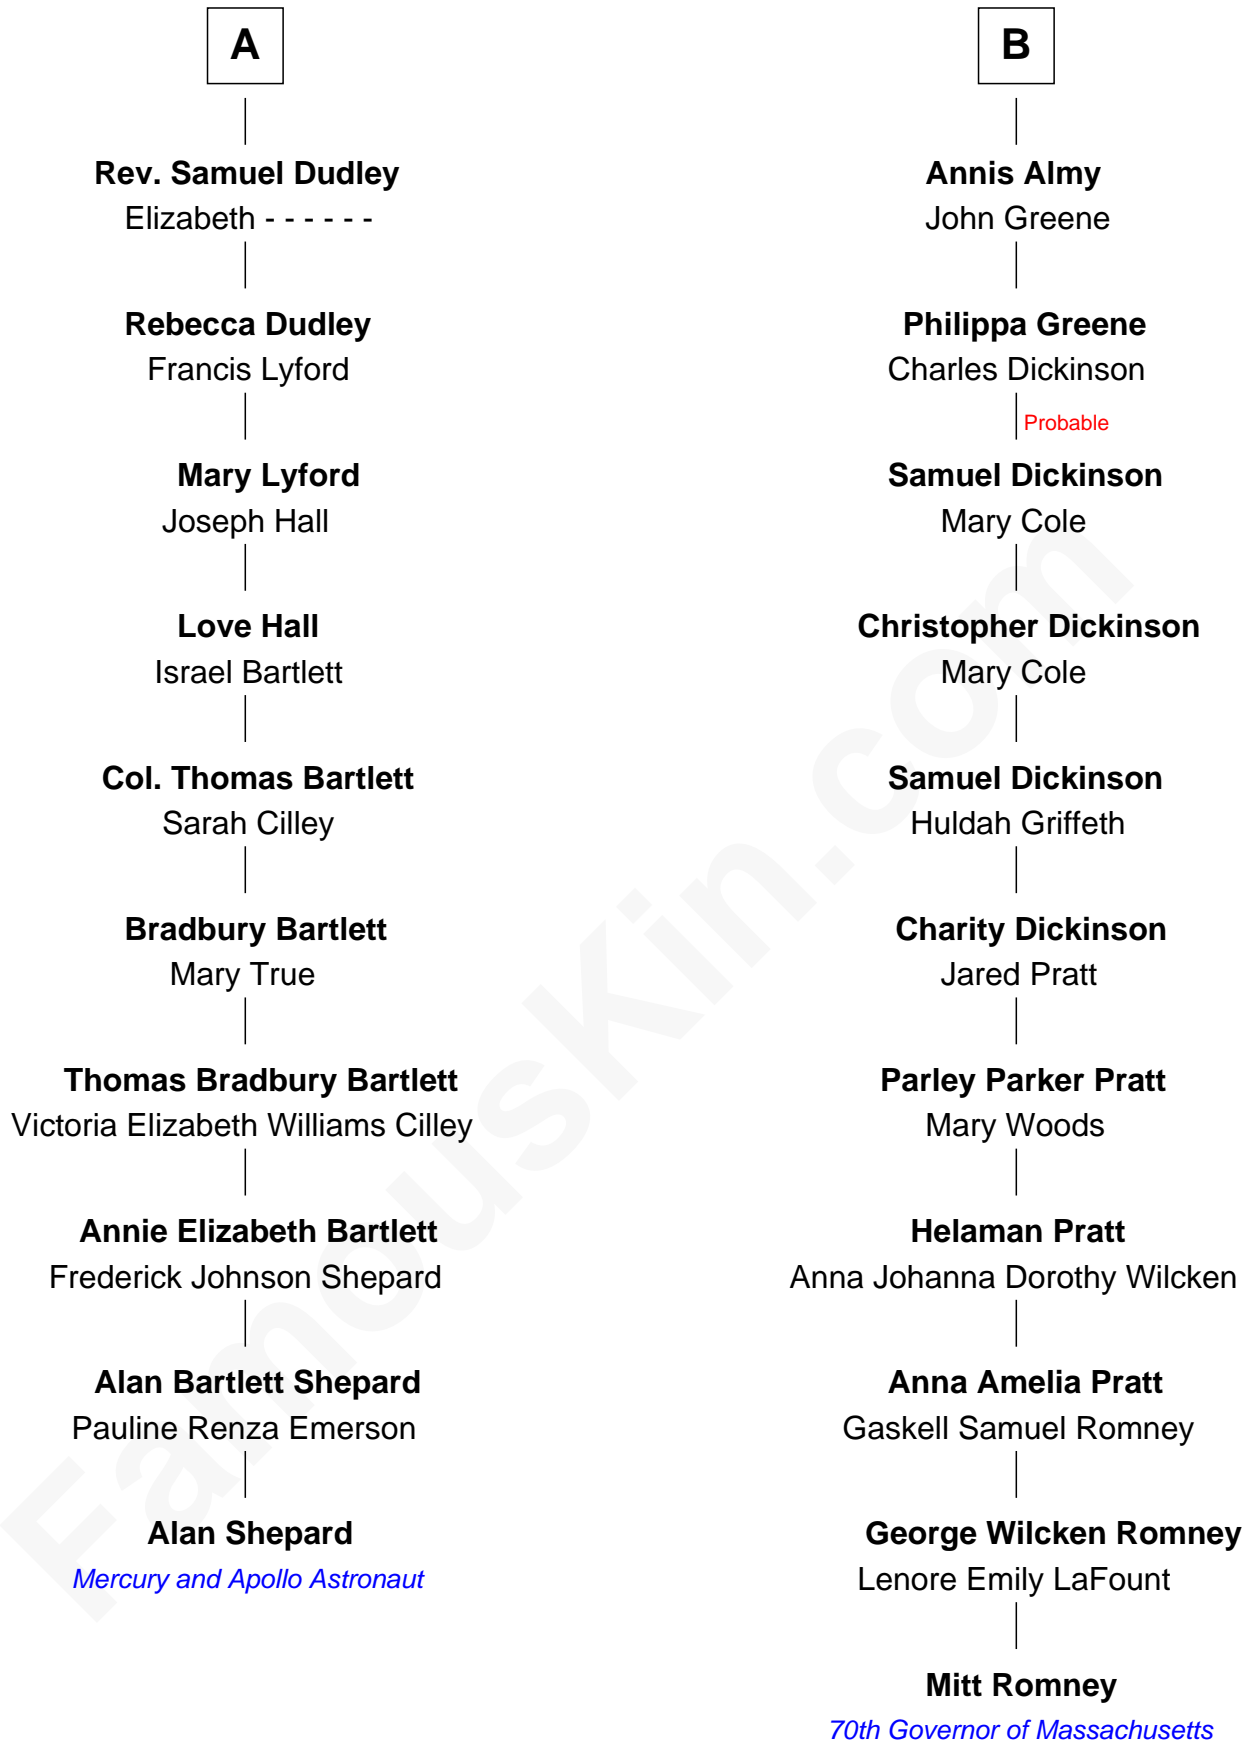

# FamousKin.com Relationship Chart of

**Alan Shepard**

*Mercury and Apollo Astronaut*

16th cousin 1 time removed of

**Mitt Romney**

*70th Governor of Massachusetts*

Mitt Romney photo by [Gage Skidmore](#) (CC BY-SA 3.0)