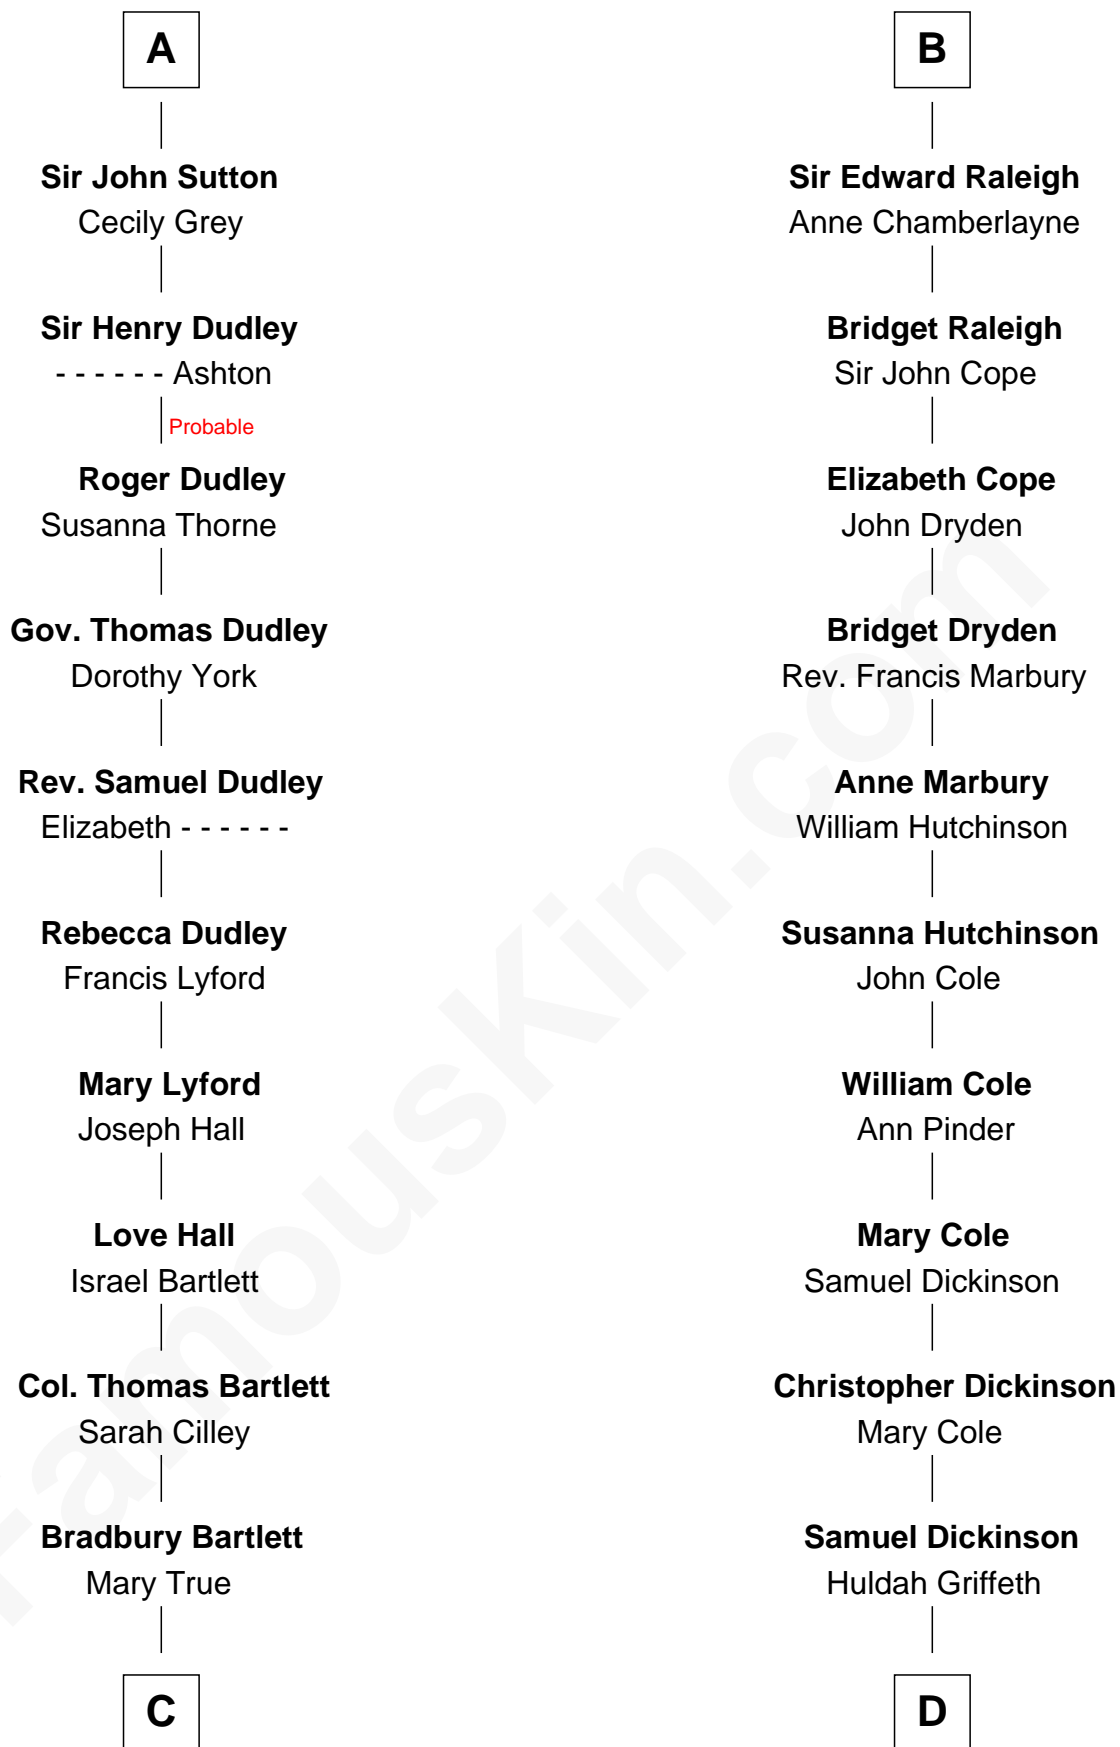

FamousKin.com

Relationship Chart of

Alan Shepard

Mercury and Apollo Astronaut

20th cousin 1 time removed of

George Romney

43rd Governor of Michigan

C

Thomas Bradbury Bartlett
Victoria Elizabeth Williams Cilley

Annie Elizabeth Bartlett
Frederick Johnson Shepard

Alan Bartlett Shepard
Pauline Renza Emerson

Alan Shepard
Mercury and Apollo Astronaut

D

Charity Dickinson
Jared Pratt

Parley Parker Pratt
Mary Woods

Helaman Pratt
Anna Johanna Dorothy Wilcken

Anna Amelia Pratt
Gaskell Samuel Romney

George Romney
43rd Governor of Michigan