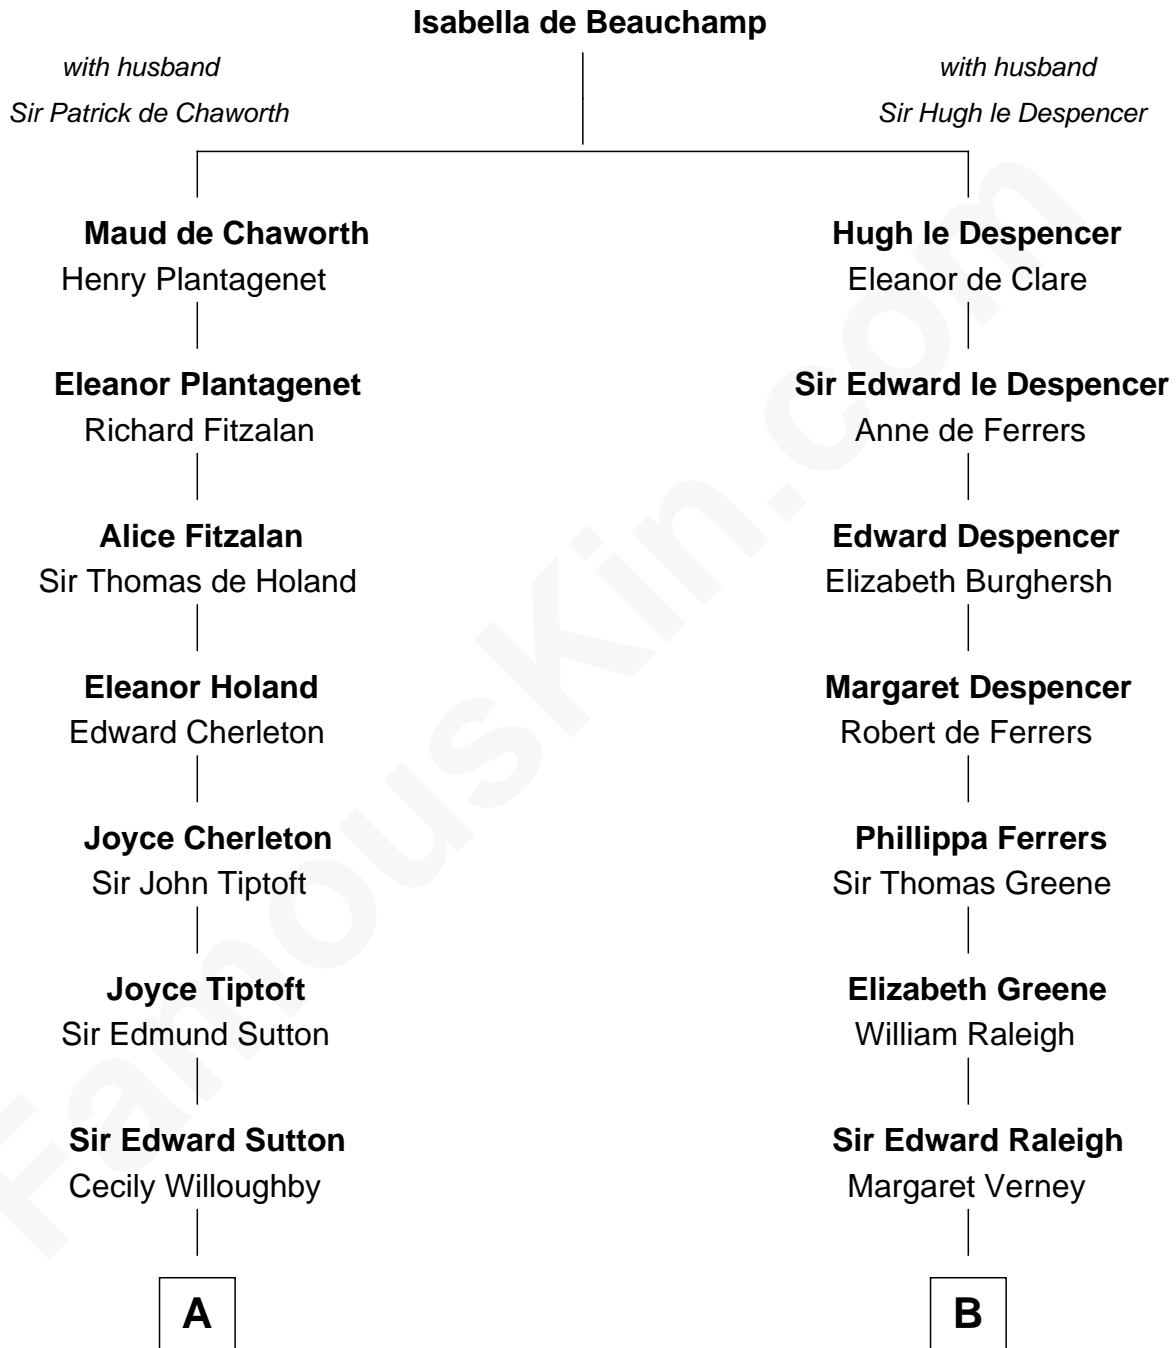

FamousKin.com

Relationship Chart of

Alan Shepard

Mercury and Apollo Astronaut

20th cousin 1 time removed of

George Romney

43rd Governor of Michigan

C

Thomas Bradbury Bartlett
Victoria Elizabeth Williams Cilley

Annie Elizabeth Bartlett
Frederick Johnson Shepard

Alan Bartlett Shepard
Pauline Renza Emerson

Alan Shepard
Mercury and Apollo Astronaut

D

Charity Dickinson
Jared Pratt

Parley Parker Pratt
Mary Woods

Helaman Pratt
Anna Johanna Dorothy Wilcken

Anna Amelia Pratt
Gaskell Samuel Romney

George Romney
43rd Governor of Michigan