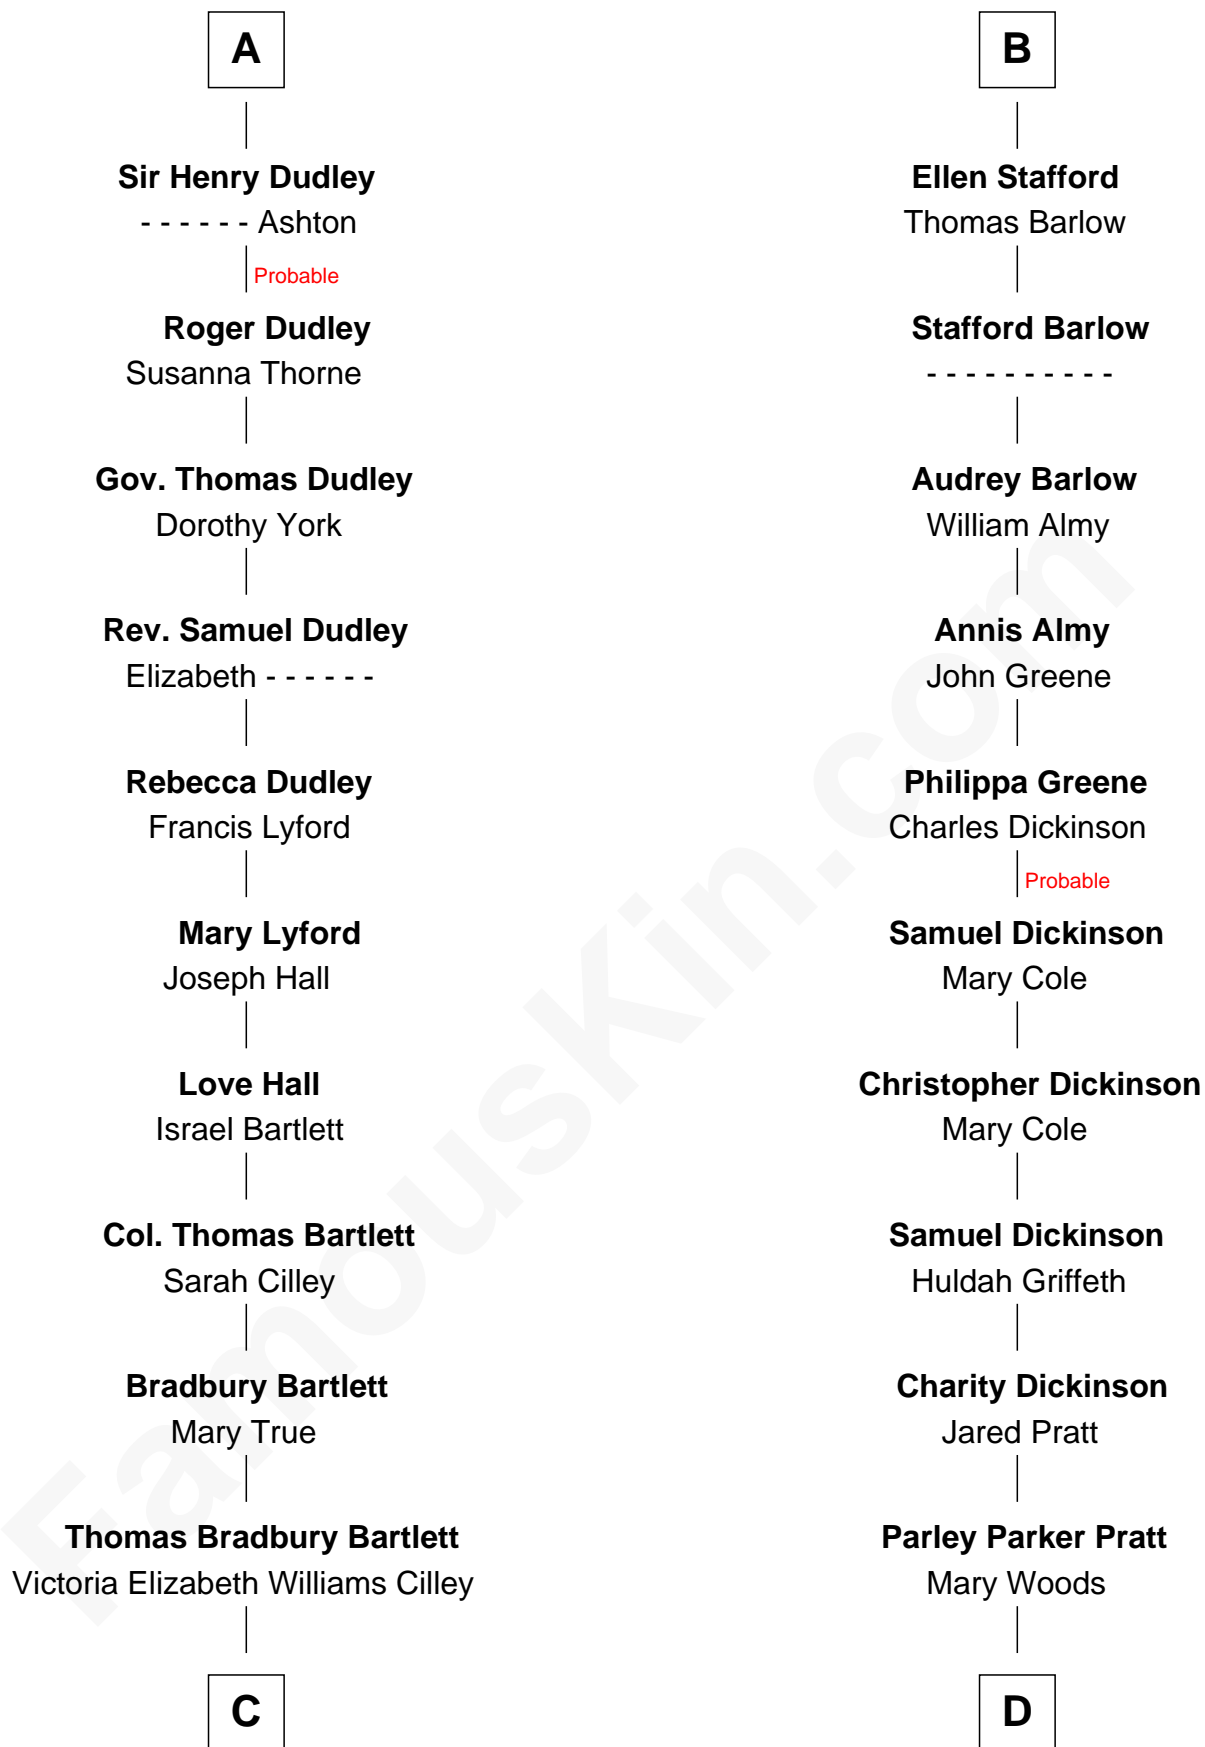

Eleanor Aylesbury

**William Bonville**

Katherine Neville

**Humphrey Stafford**

Katherine Fray

**Cecily Bonville**

Thomas Grey

**Sir Humphrey Stafford**

Margaret Fogge

**Cecily Grey**

Sir John Sutton

**Sir Humphrey Stafford**

Margaret Tame

**A**

**B**

**C**

**Annie Elizabeth Bartlett**  
Frederick Johnson Shepard

**Alan Bartlett Shepard**  
Pauline Renza Emerson

**Alan Shepard**  
*Mercury and Apollo Astronaut*

**D**

**Helaman Pratt**  
Anna Johanna Dorothy Wilcken

**Anna Amelia Pratt**  
Gaskell Samuel Romney

**George Romney**  
*43rd Governor of Michigan*

FamousKin.com