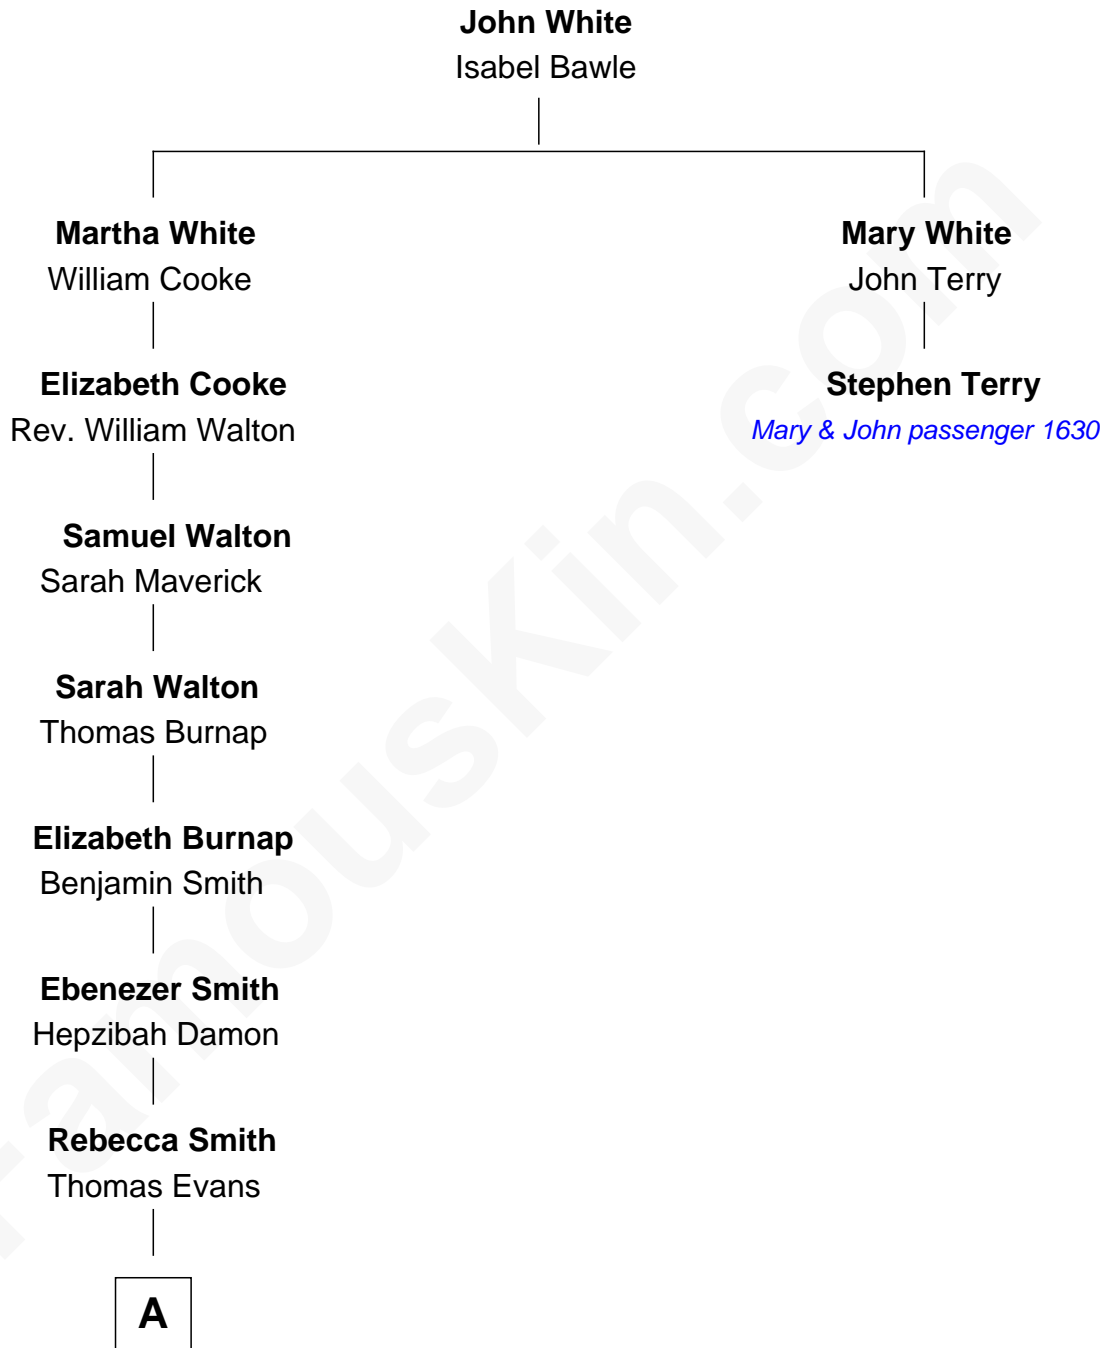

FamousKin.com Relationship Chart of

Alan Shepard

Mercury and Apollo Astronaut

1st cousin 11 times removed of

Stephen Terry

(1608 - 1668) Mary & John passenger 1630

A

—
Eunice Evans

Lilley Eaton

—
Mary Benley Eaton

Abraham Emerson

—
Charles Stillman Emerson

Hannah Maria Emmons

—
Charles Stillman Emerson

Belle Winslow

—
Pauline Renza Emerson