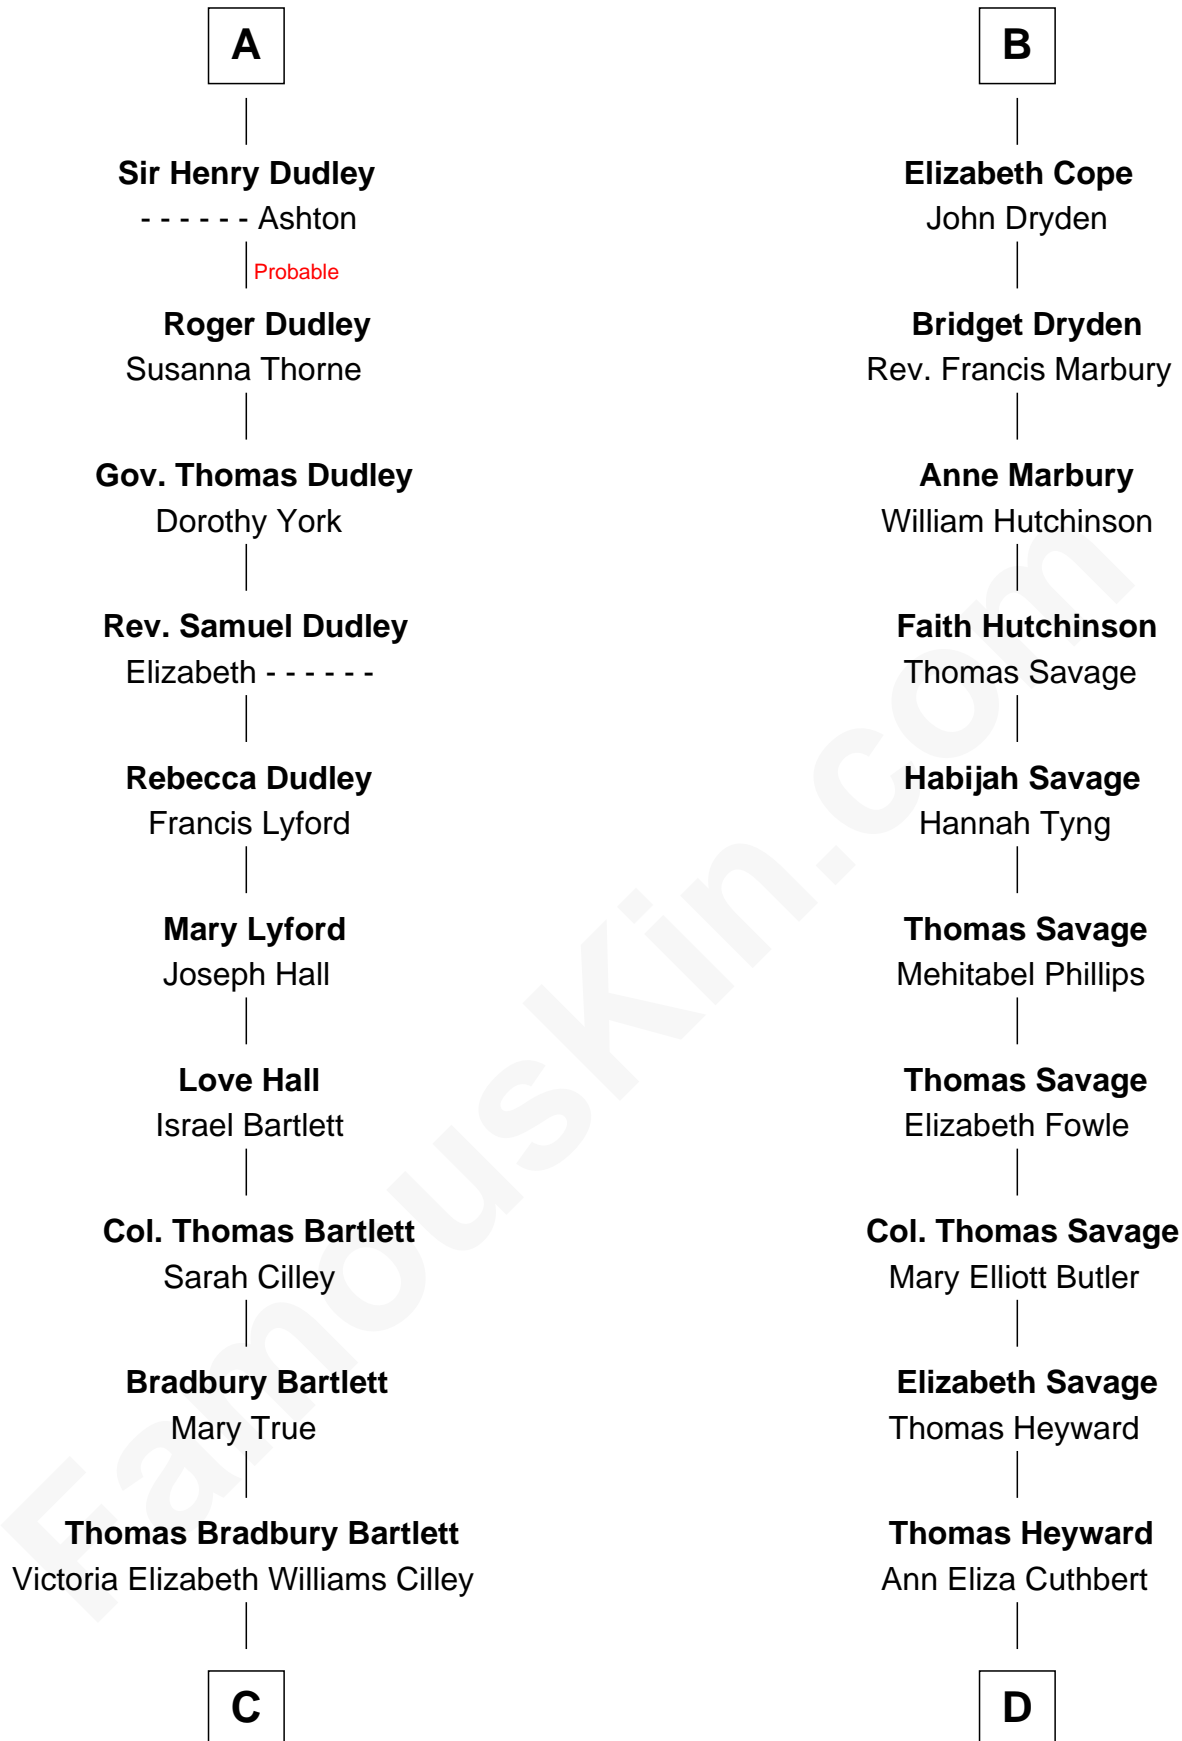

# FamousKin.com Relationship Chart of

**Alan Shepard**

*Mercury and Apollo Astronaut*

19th cousin 1 time removed of

**DuBose Heyward**

*Author of Porgy (Porgy & Bess)*

**Ralph de Stafford**

Margaret de Audley

Margaret Verney

**Sir Edward Raleigh**

Anne Chamberlayne

**Bridget Raleigh**

Sir John Cope

**B**

**C**

**Annie Elizabeth Bartlett**  
Frederick Johnson Shepard

**Alan Bartlett Shepard**  
Pauline Renza Emerson

**Alan Shepard**  
*Mercury and Apollo Astronaut*

**D**

**Thomas Savage Heyward**  
Georgianna Hasell

**Thomas Savage Heyward**  
Louisa Watkins

**Edwin Watkins Heyward**  
Jane Screven DuBose