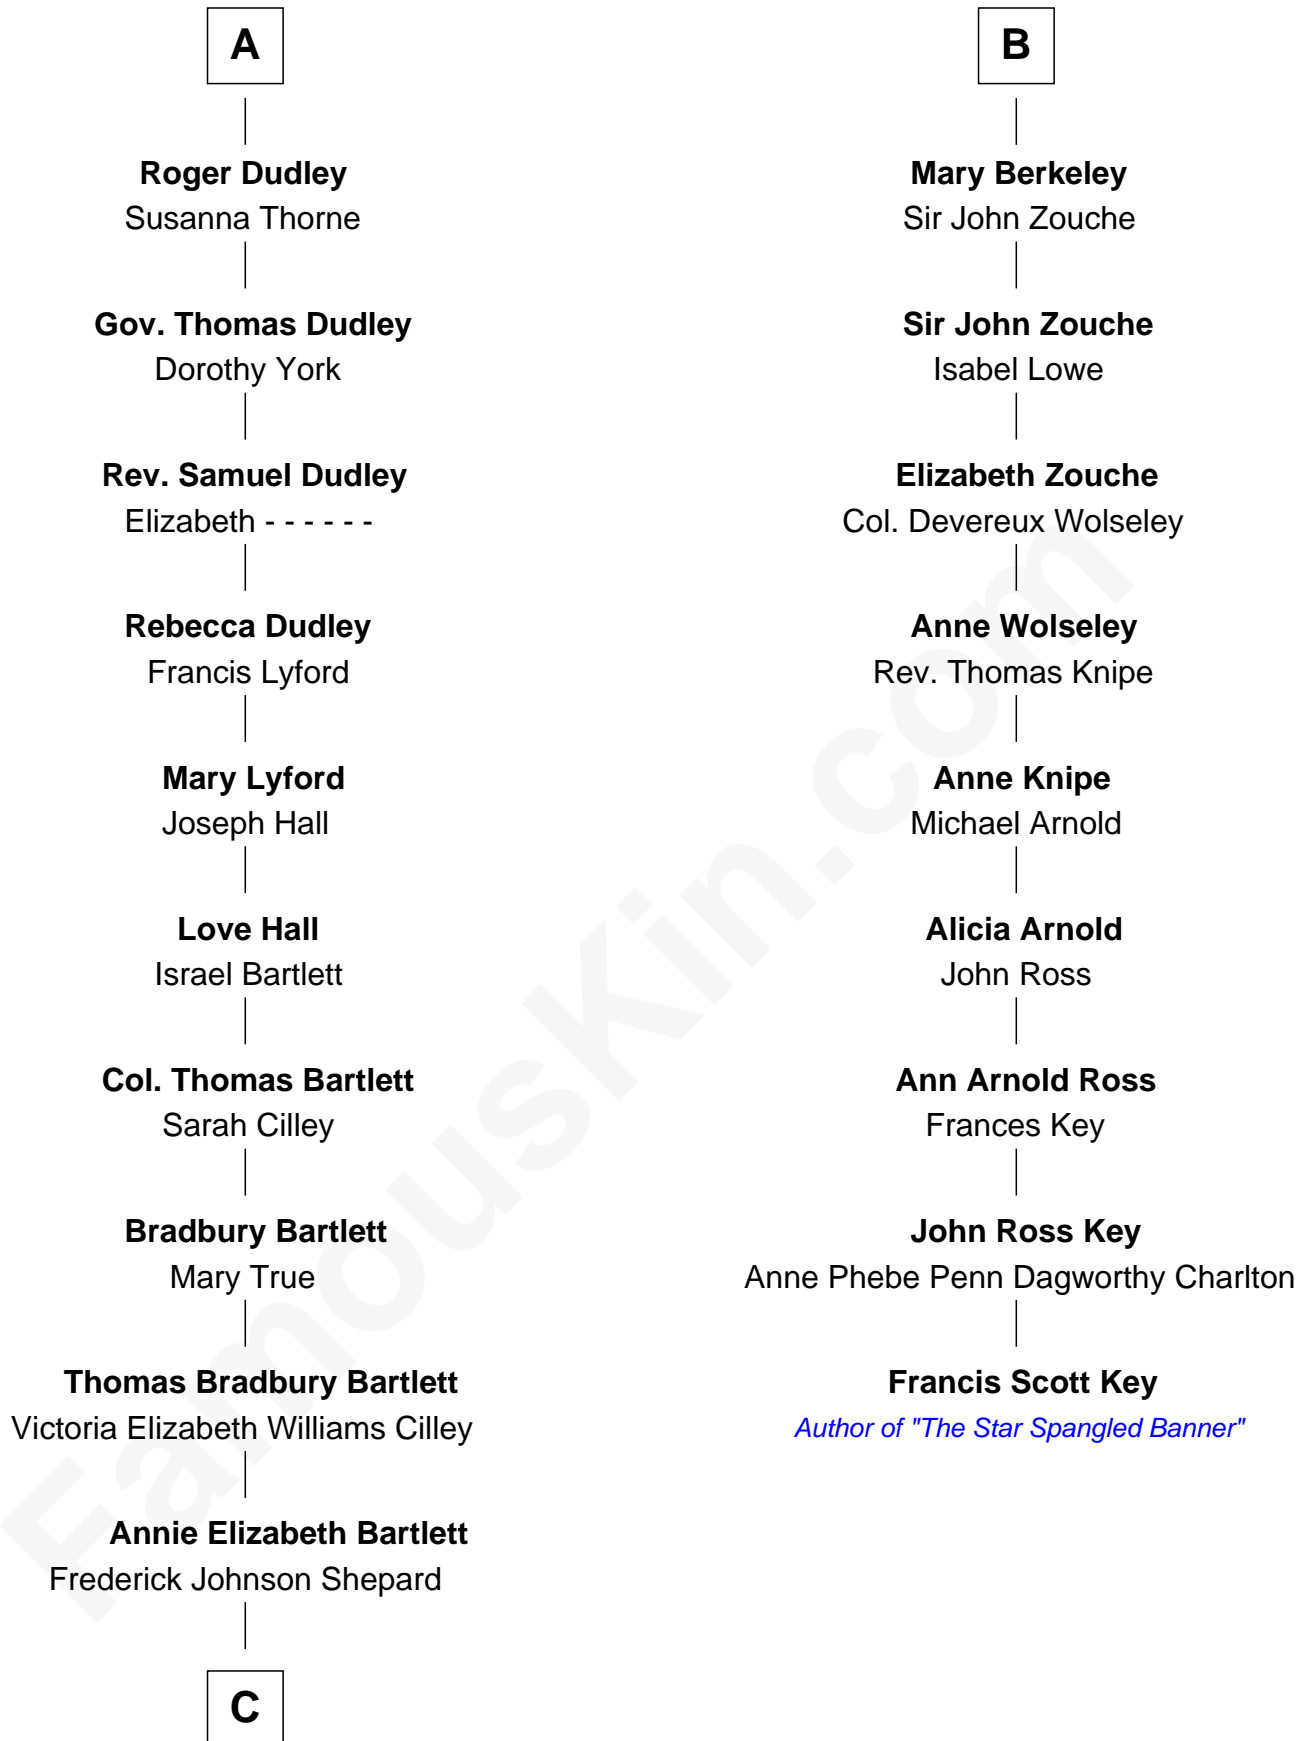

FamousKin.com

Relationship Chart of

Alan Shepard

Mercury and Apollo Astronaut

15th cousin 3 times removed of

Francis Scott Key

Author of "The Star Spangled Banner"

C

—
Alan Bartlett Shepard
Pauline Renza Emerson

—
Alan Shepard
Mercury and Apollo Astronaut

FamousKin.com