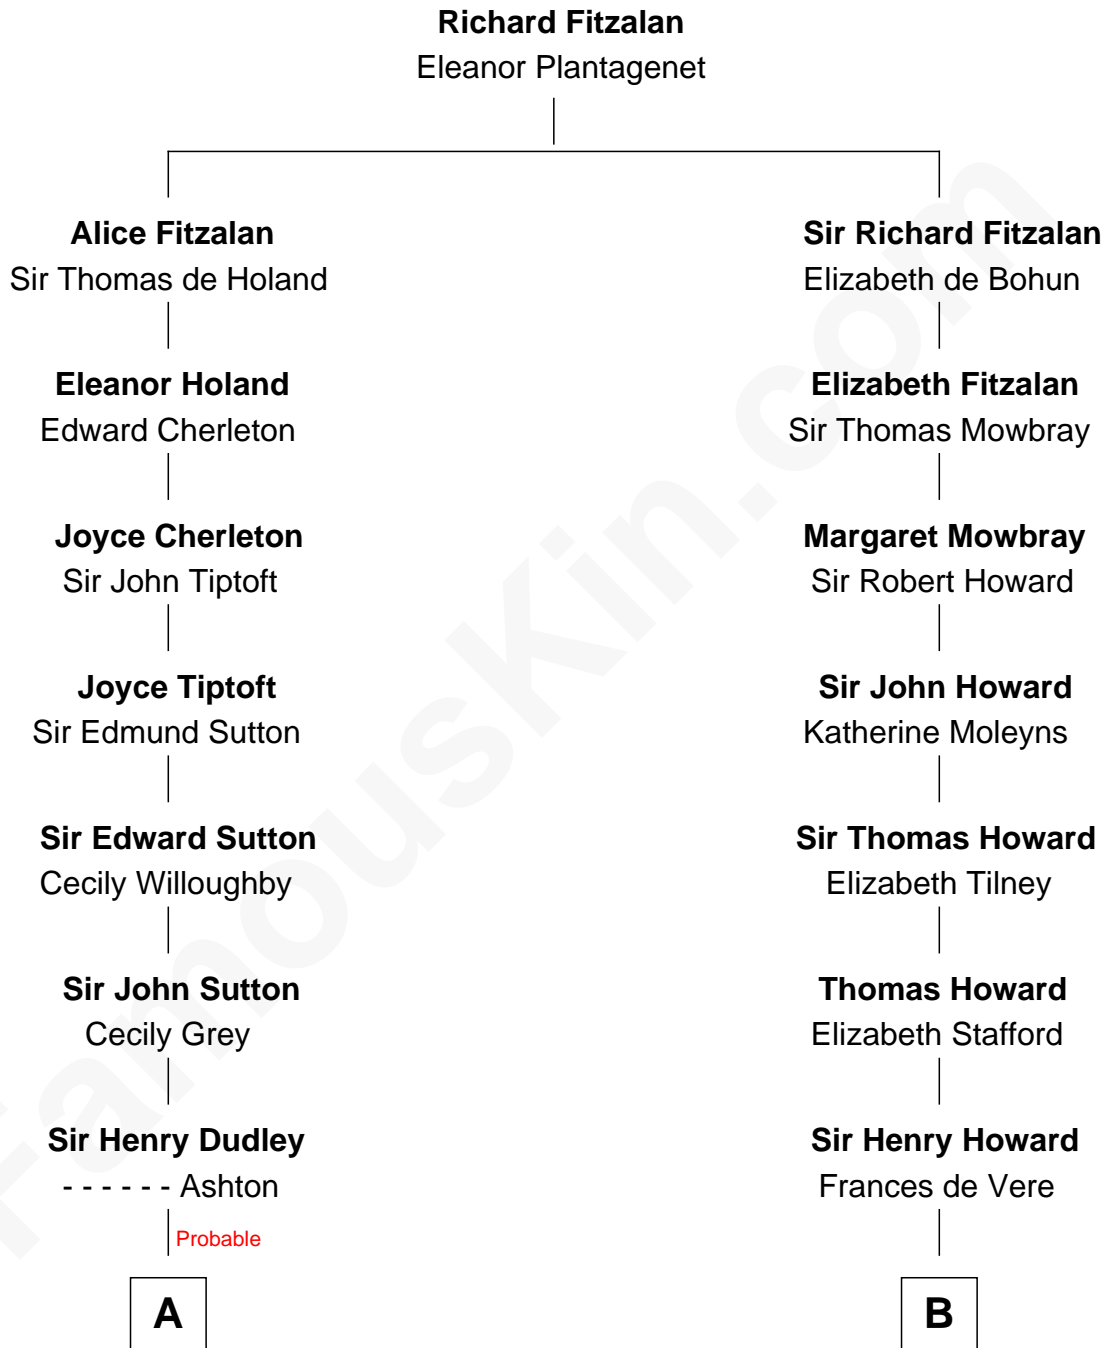

## Relationship Chart of

### Alan Shepard

*Mercury and Apollo Astronaut*

16th cousin 2 times removed of

### Francis Scott Key

*Author of "The Star Spangled Banner"*

**C**

Alan Bartlett Shepard  
Pauline Renza Emerson

Alan Shepard  
*Mercury and Apollo Astronaut*

FamousKin.com