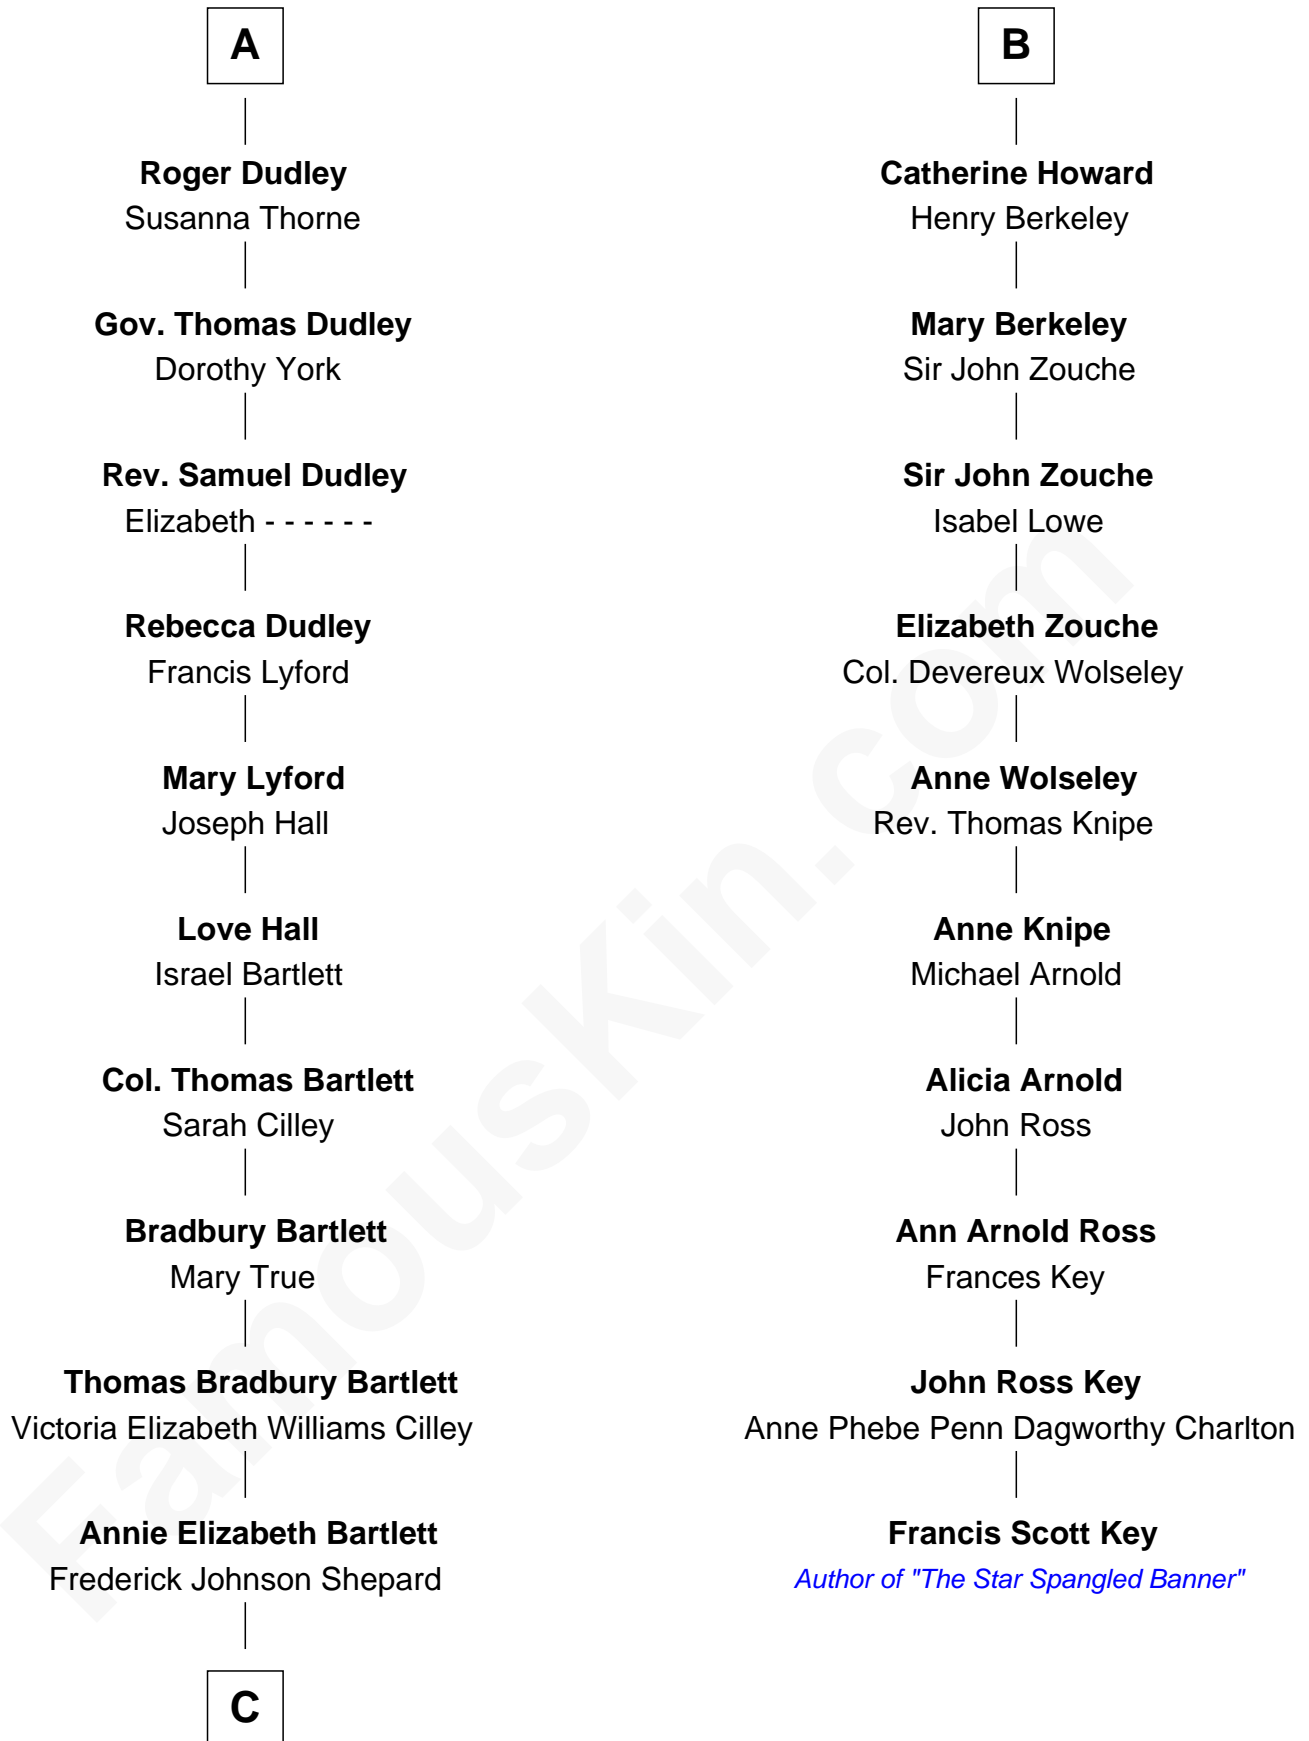

## Relationship Chart of

### Alan Shepard

*Mercury and Apollo Astronaut*

16th cousin 2 times removed of

### Francis Scott Key

*Author of "The Star Spangled Banner"*

**C**

Alan Bartlett Shepard  
Pauline Renza Emerson

Alan Shepard  
*Mercury and Apollo Astronaut*

FamousKin.com