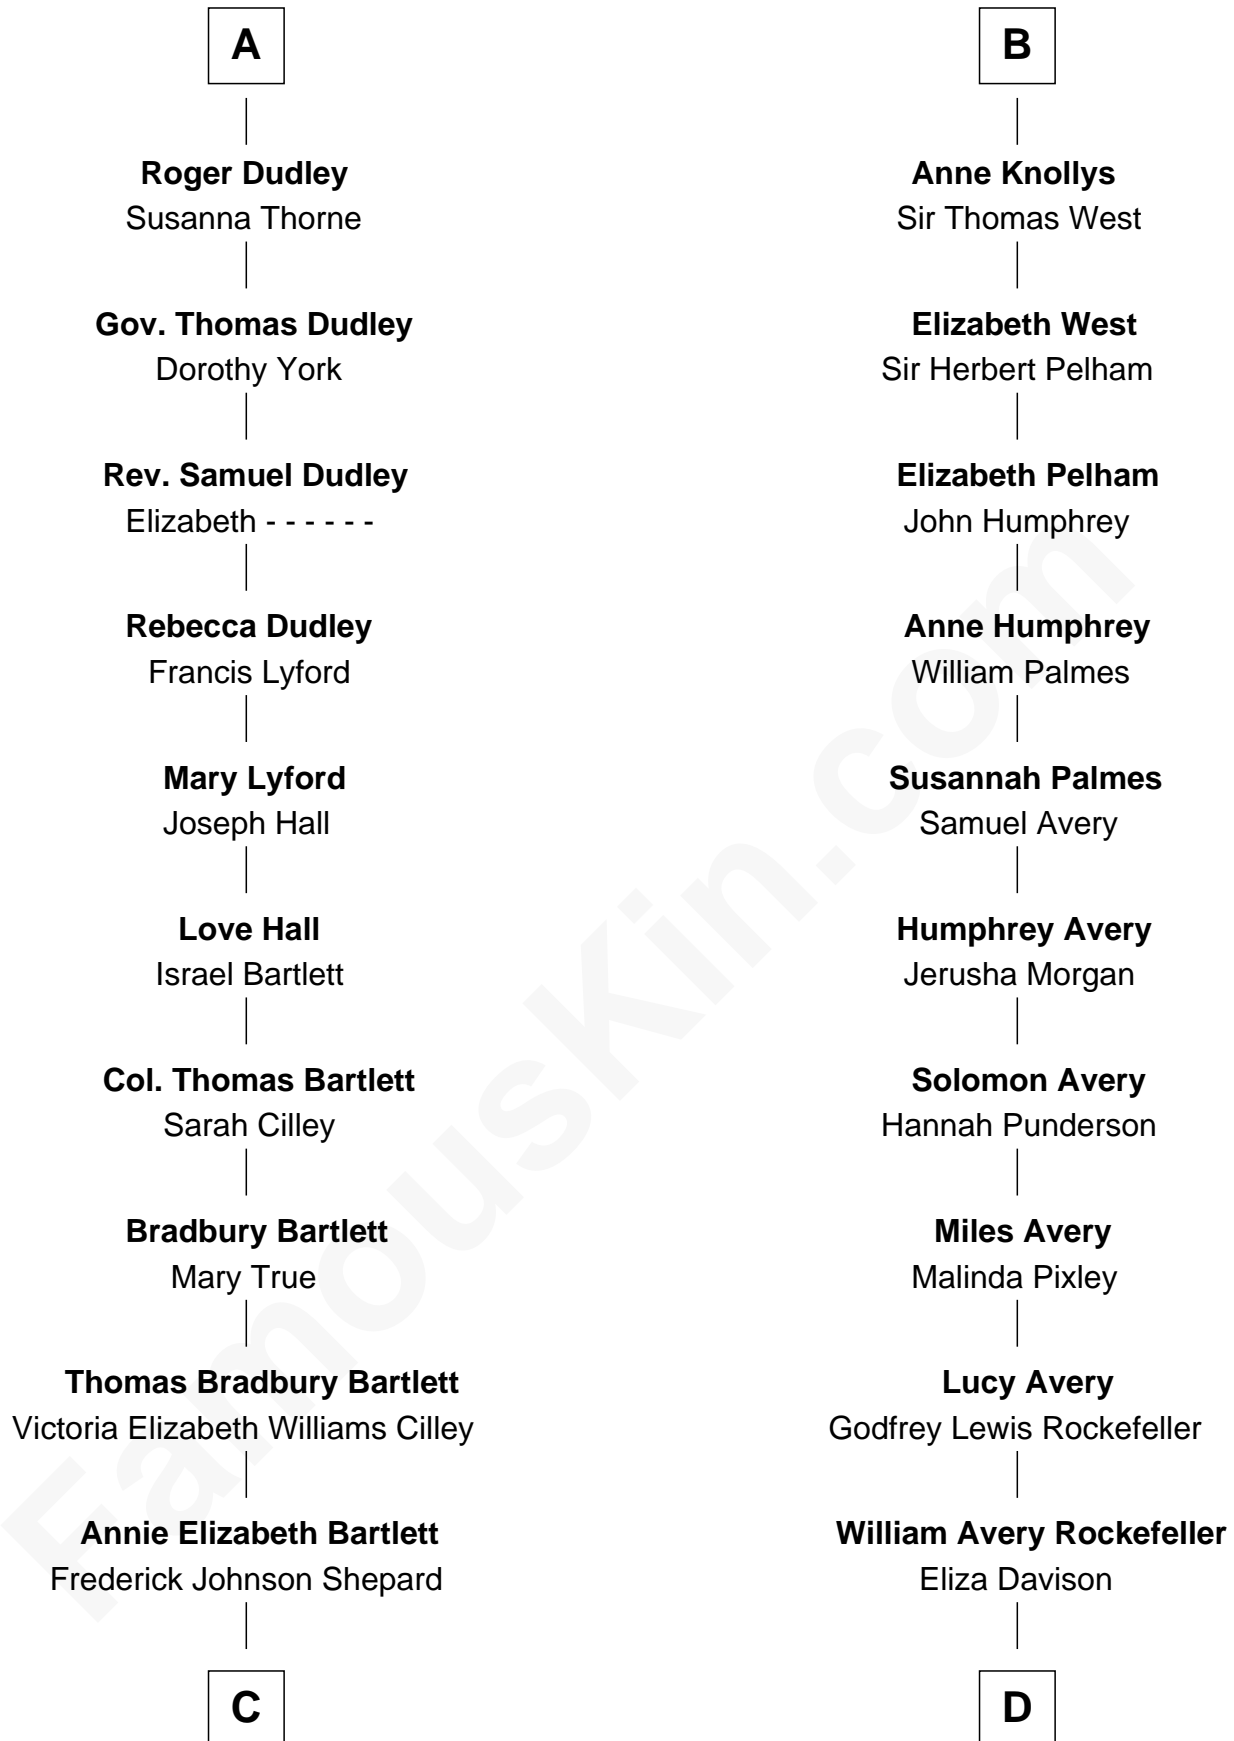

FamousKin.com Relationship Chart of

Alan Shepard

Mercury and Apollo Astronaut

18th cousin 1 time removed of

Nelson Rockefeller

41st U.S. Vice-President

Sir Reynold de Grey

Eleanor le Strange

Ida Grey

John Cokayne

Elizabeth Cokayne

Sir Laurence Cheney

Elizabeth Cheney

Sir Frederick Tilney

Elizabeth Tilney

Sir Thomas Howard

Elizabeth Howard

Thomas Boleyn

Mary Boleyn

Sir William Carey

Catherine Carey

Sir Francis Knollys

B

C

Alan Bartlett Shepard
Pauline Renza Emerson

Alan Shepard
Mercury and Apollo Astronaut

D

John Davison Rockefeller
Laura Celestia Spelman

John Davison Rockefeller
Abby Greene Aldrich

Nelson Rockefeller
41st U.S. Vice-President