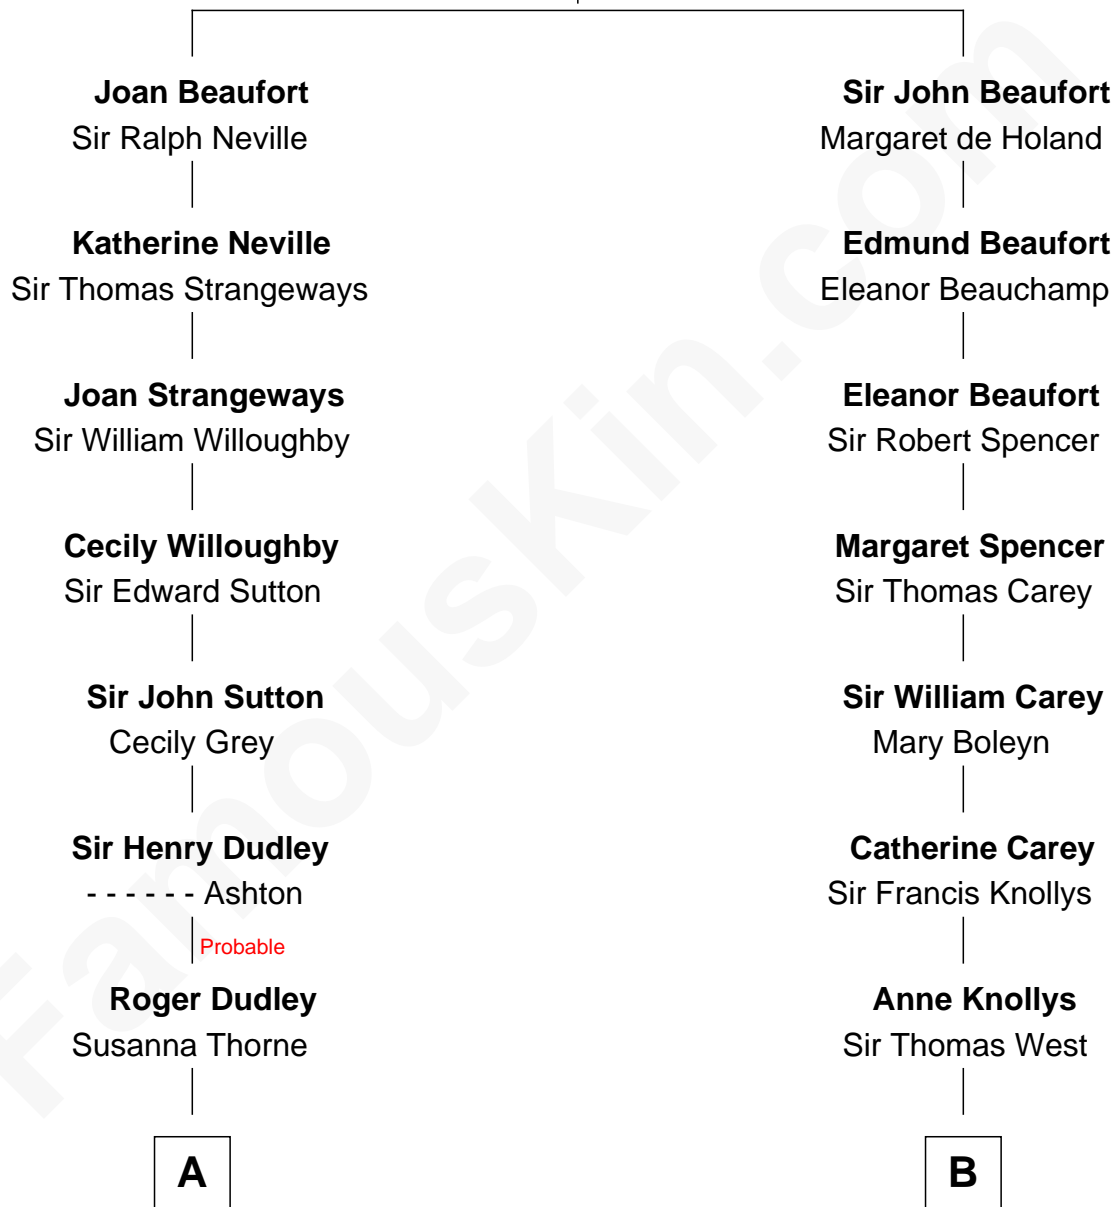

## Relationship Chart of

### Alan Shepard

*Mercury and Apollo Astronaut*

17th cousin 1 time removed of

### Nelson Rockefeller

*41st U.S. Vice-President*

**John of Gaunt**  
Katherine Roet

**C**

**John Davison Rockefeller**

Abby Greene Aldrich

**Nelson Rockefeller**

*41st U.S. Vice-President*