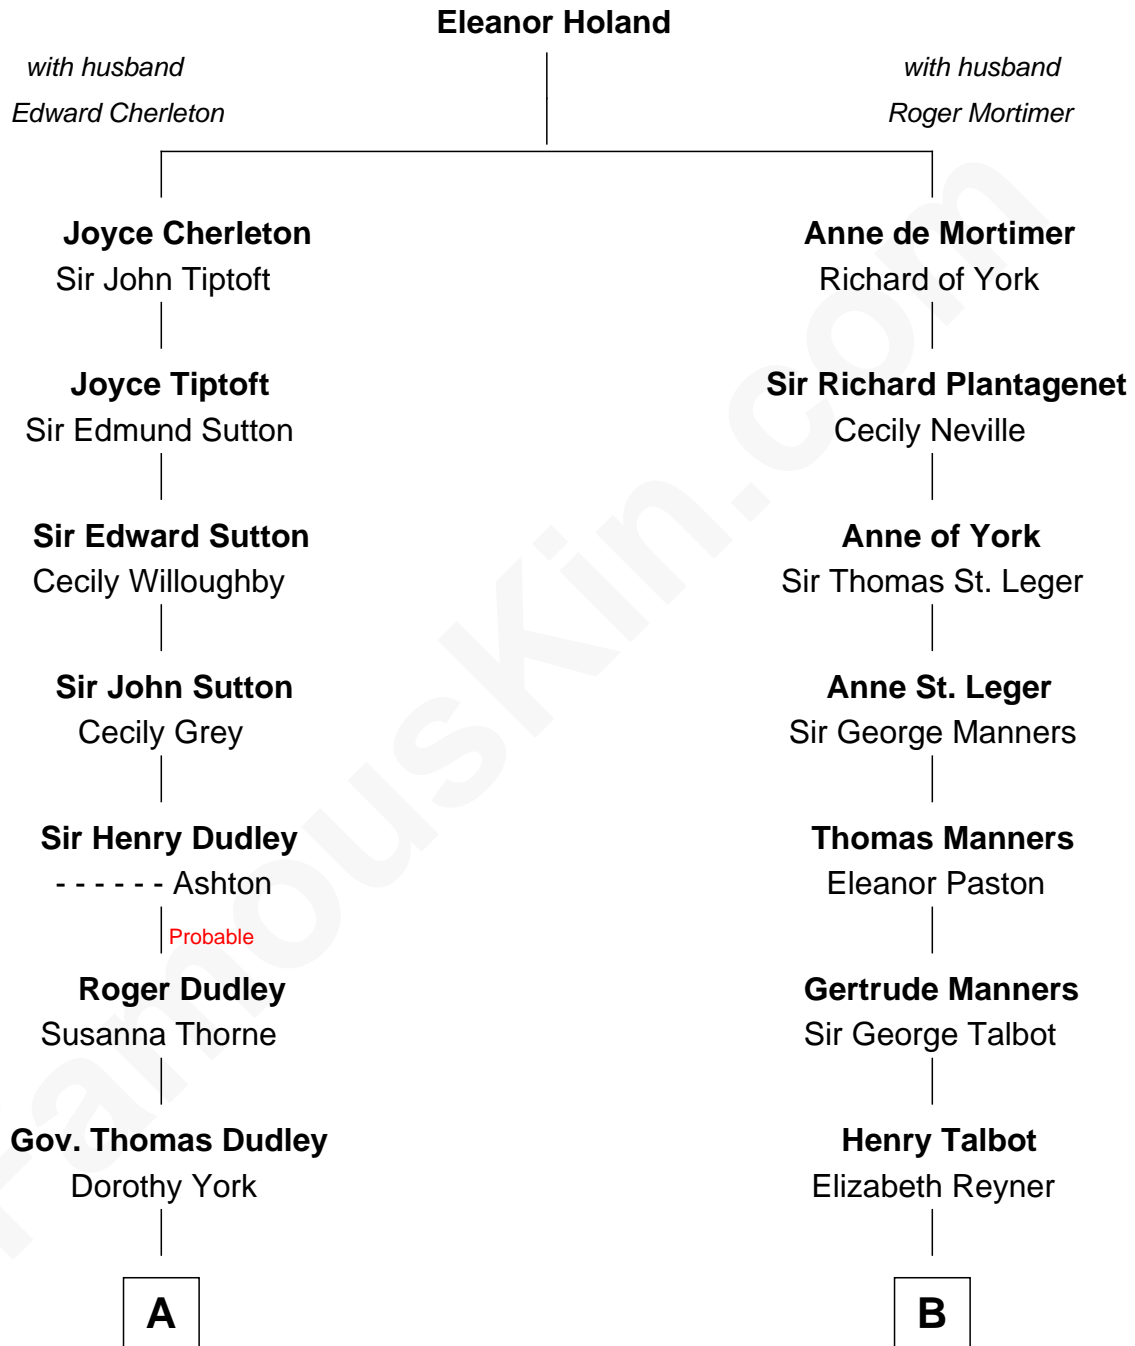

FamousKin.com

Relationship Chart of

Alan Shepard

Mercury and Apollo Astronaut

16th cousin 2 times removed of

Camilla Parker Bowles

Queen Consort of the United Kingdom

C

Rosalind Maud Cubitt
Bruce Middleton Hope Shand

Camilla Parker Bowles
Queen Consort

FamousKin.com