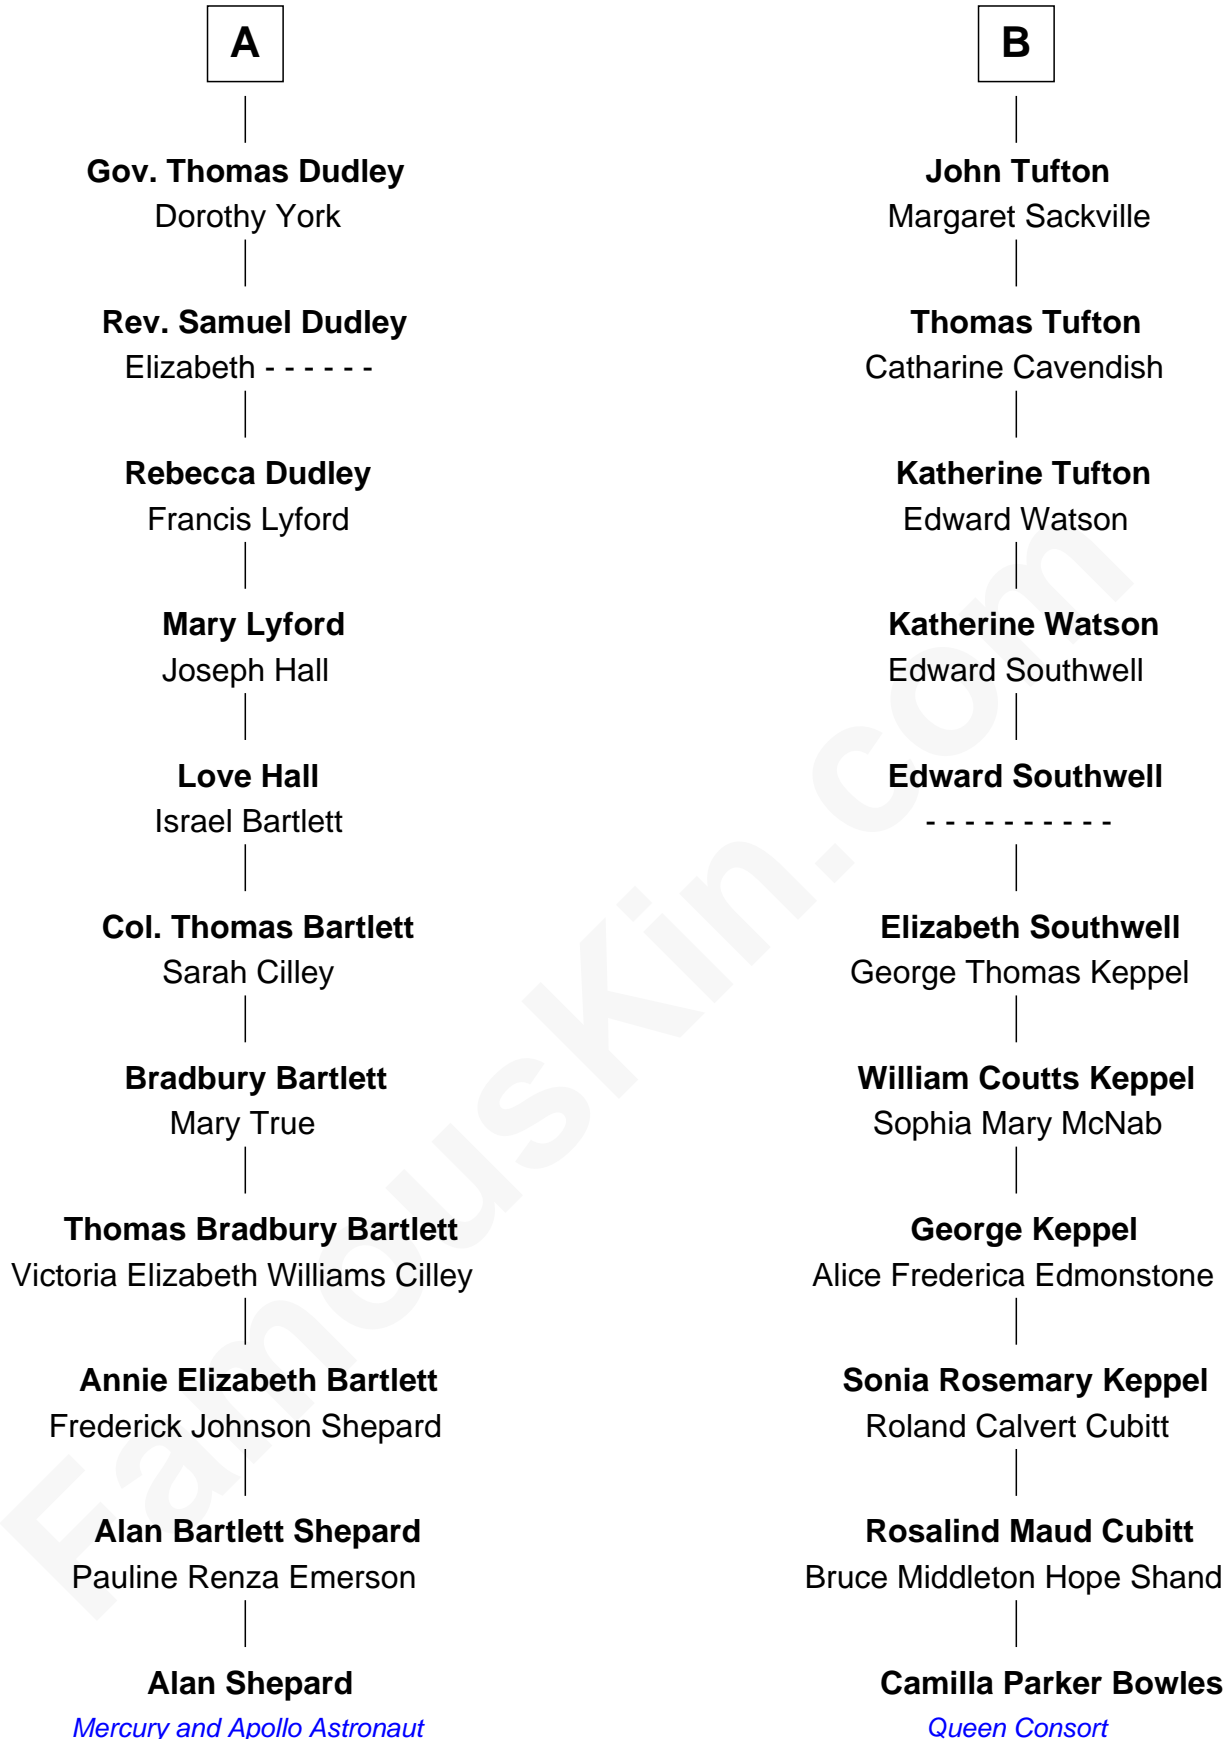

FamousKin.com Relationship Chart of

Alan Shepard

Mercury and Apollo Astronaut

17th cousin of

Camilla Parker Bowles

Queen Consort of the United Kingdom

Sir Reynold Grey

Margaret de Ros

Margaret Grey
Sir William Bonville

William Bonville
Elizabeth Harington

William Bonville
Katherine Neville

Cecily Bonville
Thomas Grey

Cecily Grey
Sir John Sutton

Sir Henry Dudley
----- Ashton

Probable

Roger Dudley
Susanna Thorne

A

Sir John Grey
Constance de Holand

Sir Edmund Grey
Katherine Percy

George Grey
Catherine Herbert

Anne Grey
Sir John Hussey

Anne Hussey
Sir Humphrey Browne

Christian Browne
Sir John Tufton

Sir Nicholas Tufton
Frances Cecil

B

Camilla Parker Bowles photo by [Agência Brasil](#) ([CC BY 3.0 BRAZIL](#))