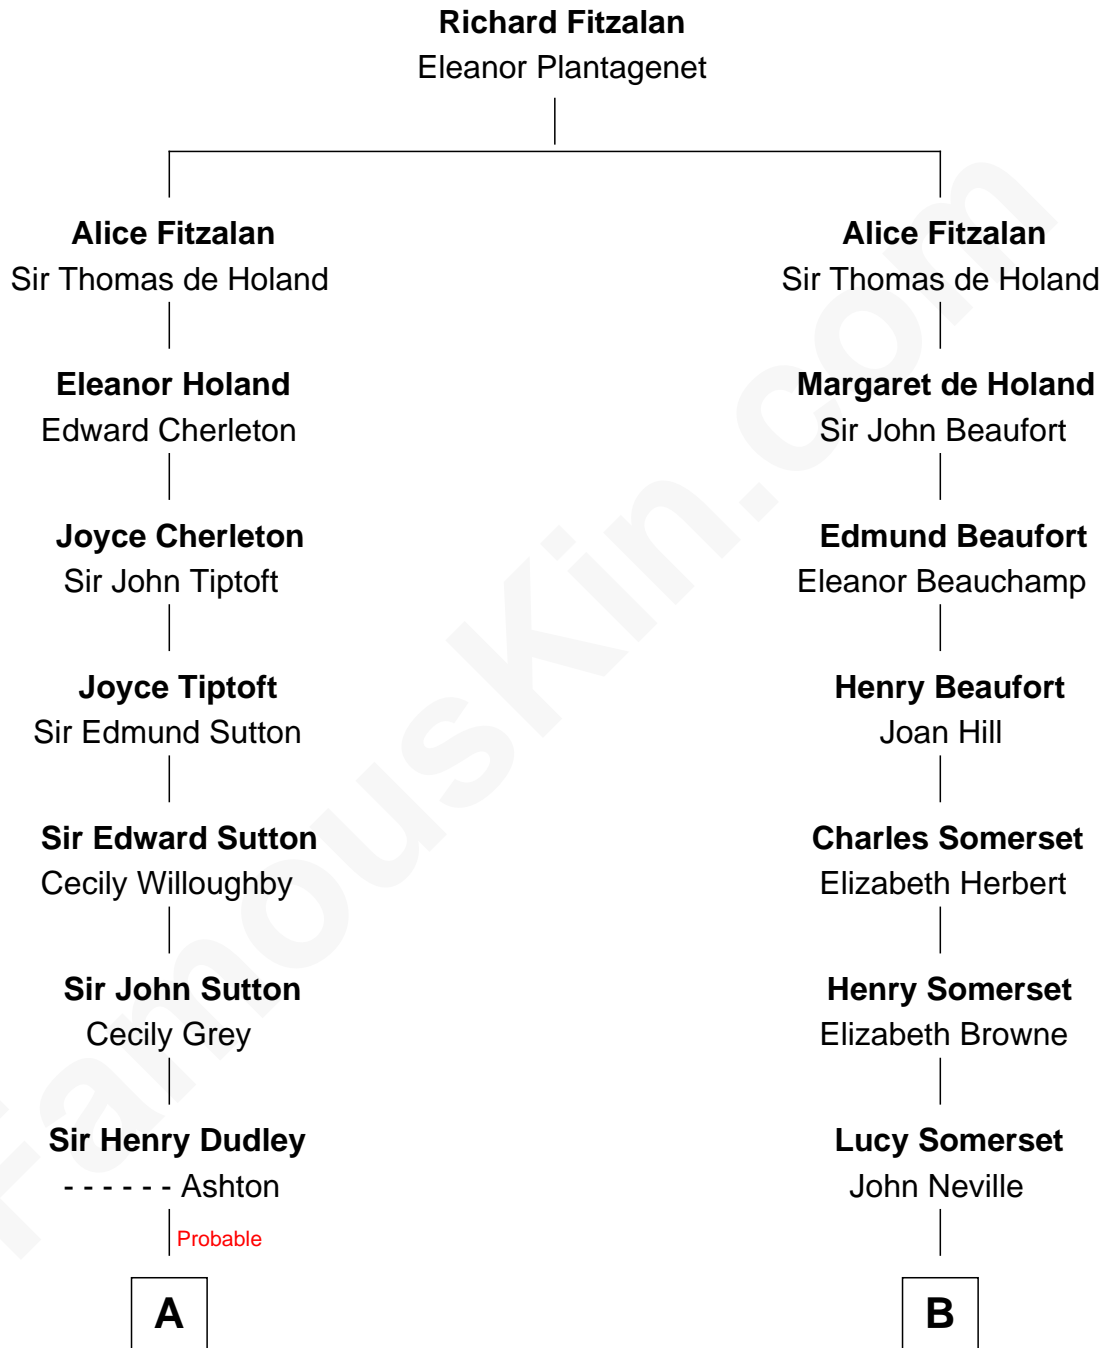

FamousKin.com

Relationship Chart of

Alan Shepard

Mercury and Apollo Astronaut

18th cousin 1 time removed of

Camilla Parker Bowles

Queen Consort of the United Kingdom

C

Alan Bartlett Shepard
Pauline Renza Emerson

Alan Shepard
Mercury and Apollo Astronaut

D

Sonia Rosemary Keppel
Roland Calvert Cubitt

Rosalind Maud Cubitt
Bruce Middleton Hope Shand

Camilla Parker Bowles
Queen Consort