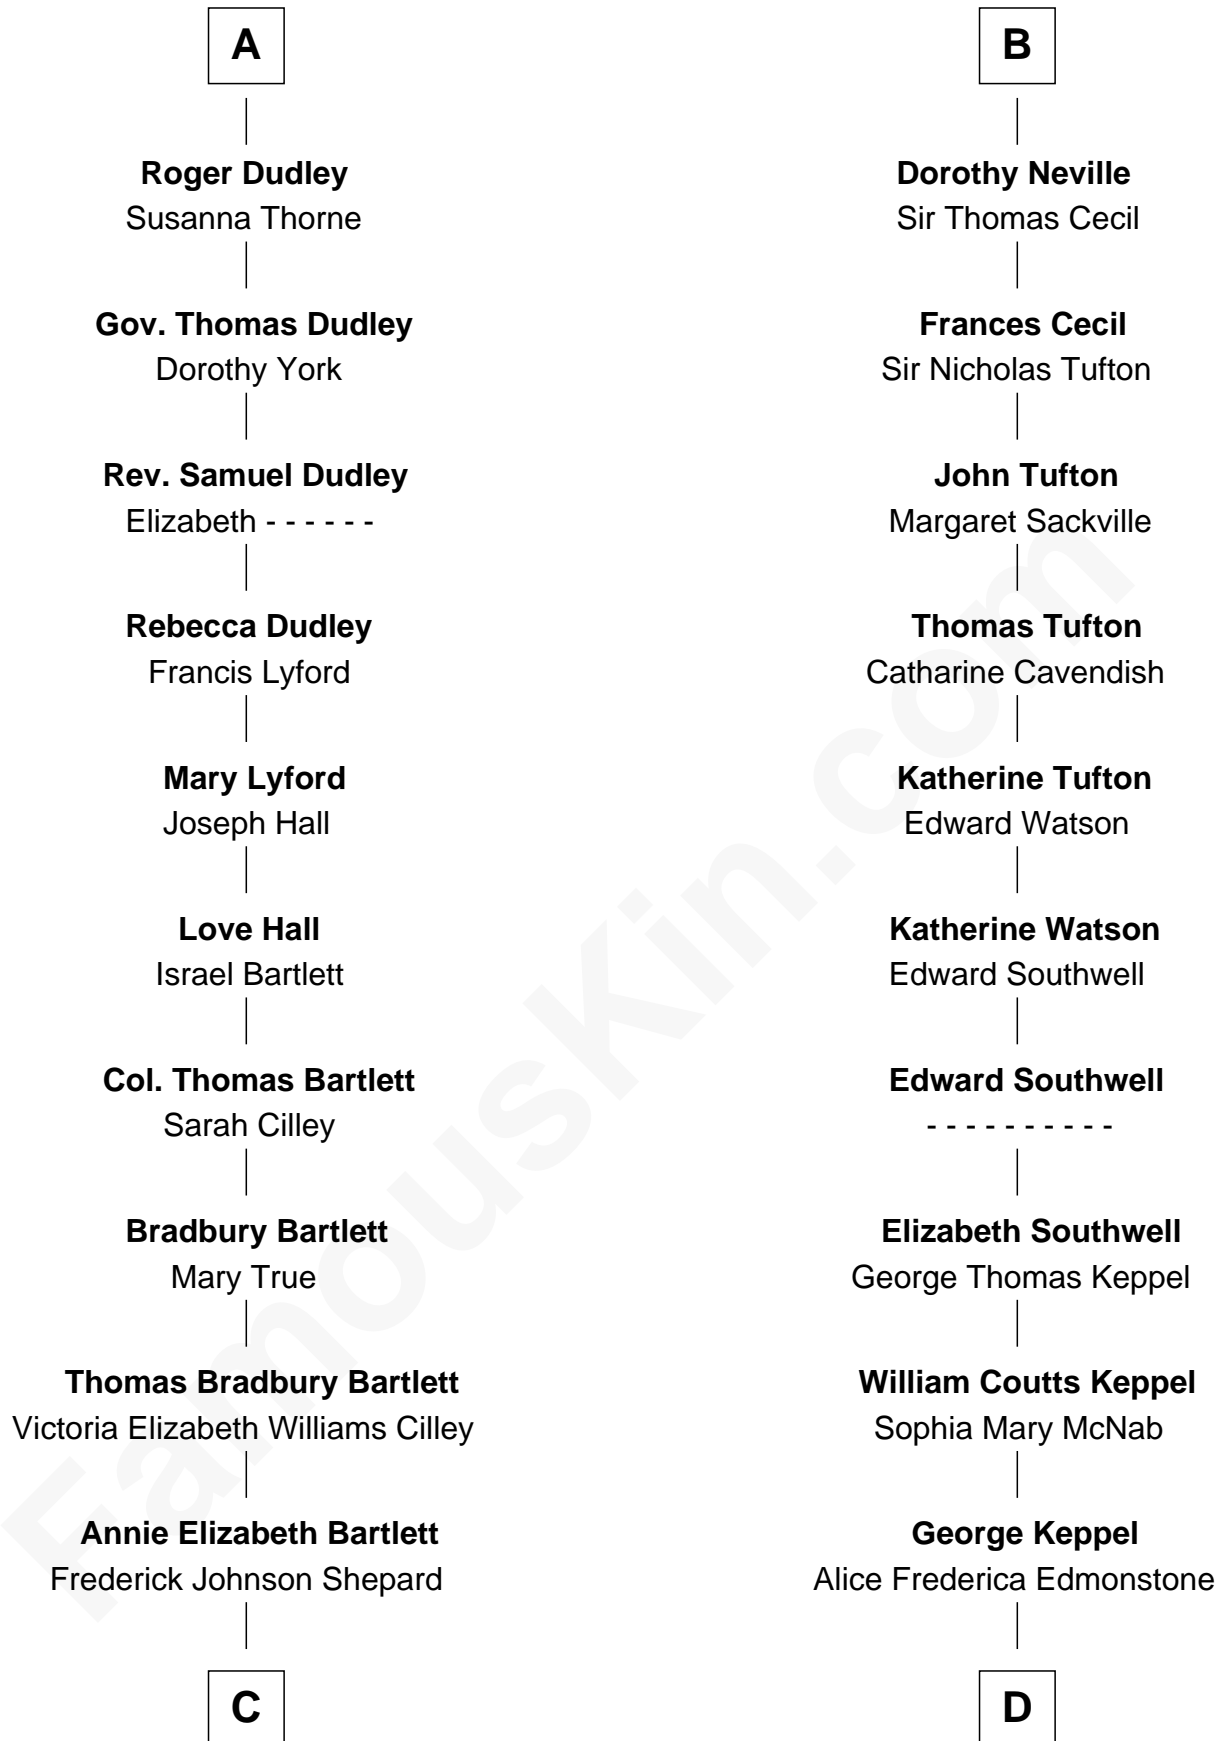

FamousKin.com

Relationship Chart of

Alan Shepard

Mercury and Apollo Astronaut

18th cousin 1 time removed of

Camilla Parker Bowles

Queen Consort of the United Kingdom

C

Alan Bartlett Shepard
Pauline Renza Emerson

Alan Shepard
Mercury and Apollo Astronaut

D

Sonia Rosemary Keppel
Roland Calvert Cubitt

Rosalind Maud Cubitt
Bruce Middleton Hope Shand

Camilla Parker Bowles
Queen Consort